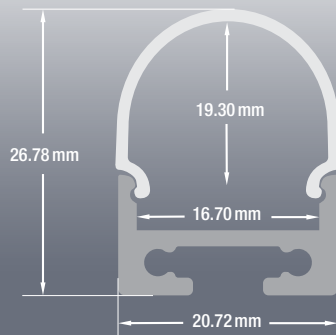

ACCESSORIES (Sold Separately)

Extra End Caps (4 Pair/bag)	Mounting Clips (4 PCs/bag)	Suspension Kit (1 Pair/bag)	Adjustable Brackets (2 PCs/bag)
Model: VBD-ENCH-R1 SKU: 666561426729	Model: VBD-CLCH-R1 SKU: 666561429034	Model: VBD-AIRC-10F-ERWS SKU: 666561417468	Model: VBD-BR-UNVS SKU: 666561425821

ORDERING GUIDE

MODEL

LENGTH

VBD-CH-R1

-

XXXX

Full 3-meter (118 in) length LED Channel are limited to delivery within BC ONLY.

- 2 Meter (6.5ft)
- 2.4 Meter (7.8ft)
- 3 Meter (9.8ft)