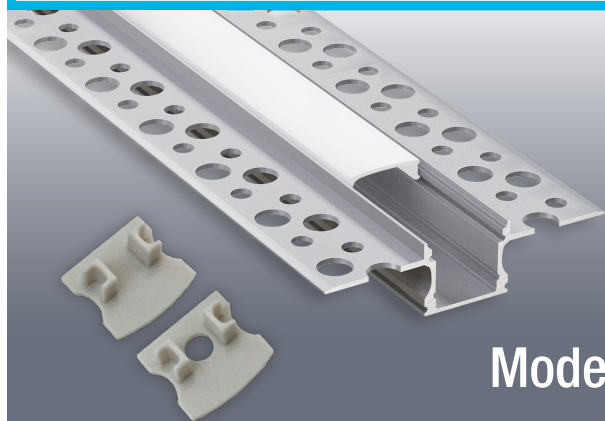

VEROBOARD®

Model: VBD-CH-D7

Material:	Anodized Aluminum
Colour:	Silver Grey
Diffuser Type:	Frosted
Diffuser Material:	Opal
Channel Length:	2.4m (7.8ft), 3m (9.8ft)
Channel Width:	17.92mm (0.7in)
Channel Height:	15.16mm (0.6in)
Accessories Included:	1 Pair of End Caps

Job Name: _____

Distributor: _____

Type: _____

Model: VBD-CH-D7

ACCESSORIES (Sold Separately)

Extra End Caps (1 Pair/bag)			
 <p>Model: VBD-ENCH-D7 SKU: 666561427146</p>			

ORDERING GUIDE

MODEL

LENGTH

VBD-CH-D7

-

XXXX

2.4 Meter (7.8ft)
3 Meter (9.8ft)

Full 3-meter (118 in) length LED Channel are limited to delivery within BC ONLY.