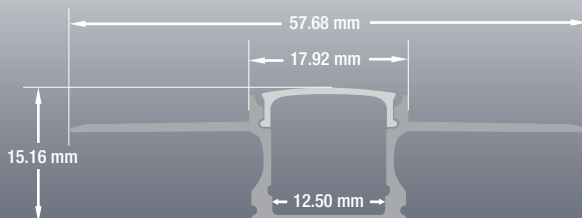

VEROBOARD®

Model: VBD-CH-D7

Material:	Anodized Aluminum
Colour:	Silver Grey
Diffuser Type:	Frosted
Diffuser Material:	Opal
Channel Length:	2.4m (7.8ft), 3m (9.8ft)
Channel Width:	17.92mm (0.7in)
Channel Height:	15.16mm (0.6in)
Accessories Included:	1 Pair of End Caps

Job Name: _____

Distributor: _____

Type: _____

Model: VBD-CH-D7

ACCESSORIES (Sold Separately)

Extra End Caps (1 Pair/bag)			
Model: VBD-ENCH-D7 SKU: 666561427146			

ORDERING GUIDE

MODEL

LENGTH

VBD-CH-D7

-

XXXX

2.4 Meter (7.8ft)
3 Meter (9.8ft)

Full 3-meter (118 in) length LED Channel are limited to delivery within BC ONLY.