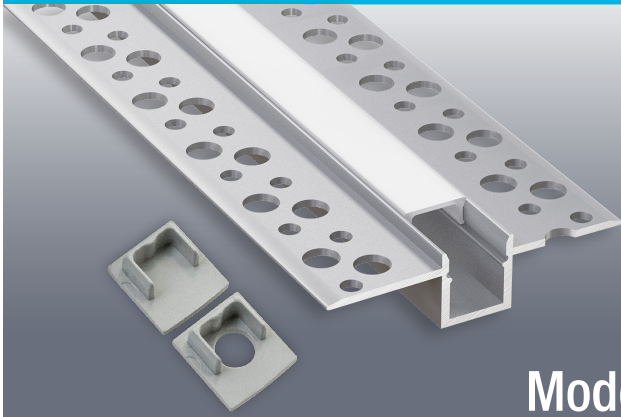

VEROBOARD®

Model: VBD-CH-D6

Material:	Anodized Aluminum
Colour:	Silver Grey
Diffuser Type:	Frosted
Diffuser Material:	Polycarbonate (PC)
Channel Length:	2.4m (7.8ft), 3m (9.8ft)
Channel Width:	12.4mm (0.5in)
Channel Height:	13.5mm (0.52in)
Accessories Included:	1 Pair of End Caps

Job Name: _____

Distributor: _____

Type: _____

Model: VBD-CH-D6

ACCESSORIES (Sold Separately)

Extra End Caps (1 Pair/bag)			
 <p>Model: VBD-ENCH-D6 SKU: 666561427139</p>			

ORDERING GUIDE

MODEL		LENGTH
VBD-CH-D6	-	XXXX
		2.4 Meter (7.8ft) 3 Meter (9.8ft)

Full 3-meter (118 in) length LED Channel are limited to delivery within BC ONLY.