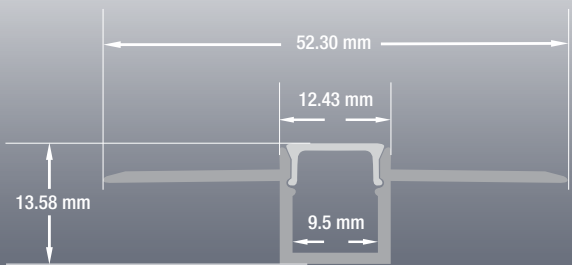

VEROBOARD®

Model: VBD-CH-D6

Material:	Anodized Aluminum
Colour:	Silver Grey
Diffuser Type:	Frosted
Diffuser Material:	Polycarbonate (PC)
Channel Length:	2.4m (7.8ft), 3m (9.8ft)
Channel Width:	12.4mm (0.5in)
Channel Height:	13.5mm (0.52in)
Accessories Included:	1 Pair of End Caps

Job Name: _____

Distributor: _____

Type: _____

Model: VBD-CH-D6

ACCESSORIES (Sold Separately)

Extra End Caps (1 Pair/bag)			
 <p>Model: VBD-ENCH-D6 SKU: 666561427139</p>			

ORDERING GUIDE

MODEL		LENGTH
VBD-CH-D6	-	XXXX
		2.4 Meter (7.8ft) 3 Meter (9.8ft)

Full 3-meter (118 in) length LED Channel are limited to delivery within BC ONLY.