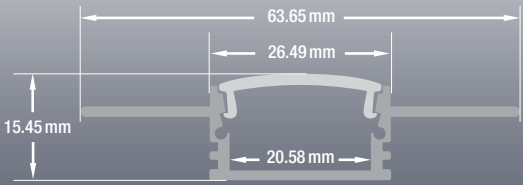

VEROBOARD®

Model: VBD-CH-D5

Material:	Anodized Aluminum
Colour:	Silver Grey
Diffuser Type:	Frosted
Diffuser Material:	Opal
Channel Length:	2.4m (7.8ft), 3m (9.8ft)
Channel Width:	26.5mm (1in)
Channel Height:	15.45mm (0.6in)
Accessories Included:	1 Pair of End Caps

Job Name: _____

Distributor: _____

Type: _____

Model: VBD-CH-D5

ACCESSORIES (Sold Separately)

Extra End Caps (1 Pair/bag)			
Model: VBD-ENCH-D5 SKU: 666561427122			

ORDERING GUIDE

MODEL	LENGTH
VBD-CH-D5	XXXX
	2.4 Meter (7.8ft) 3 Meter (9.8ft)

Full 3-meter (118 in) length LED Channel are limited to delivery within BC ONLY.