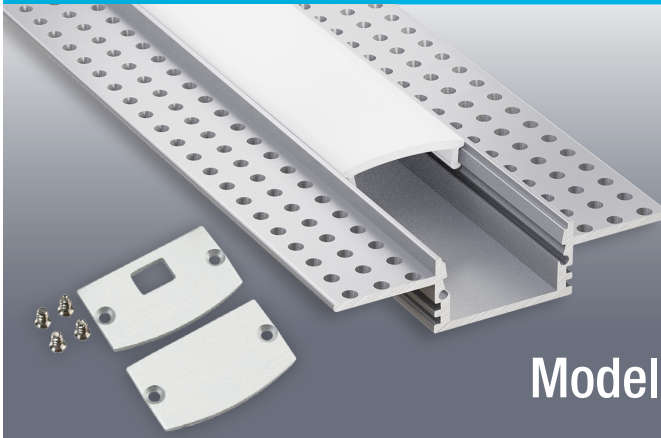

VEROBOARD®

Model: VBD-CH-D5

Material:	Anodized Aluminum
Colour:	Silver Grey
Diffuser Type:	Frosted
Diffuser Material:	Opal
Channel Length:	2.4m (7.8ft), 3m (9.8ft)
Channel Width:	26.5mm (1in)
Channel Height:	15.45mm (0.6in)
Accessories Included:	1 Pair of End Caps

Job Name: _____

Distributor: _____

Type: _____

Model: VBD-CH-D5

ACCESSORIES (Sold Separately)

Extra End Caps (1 Pair/bag)			
Model: VBD-ENCH-D5 SKU: 666561427122			

ORDERING GUIDE

MODEL	LENGTH
VBD-CH-D5	XXXX
	2.4 Meter (7.8ft) 3 Meter (9.8ft)

Full 3-meter (118 in) length LED Channel are limited to delivery within BC ONLY.