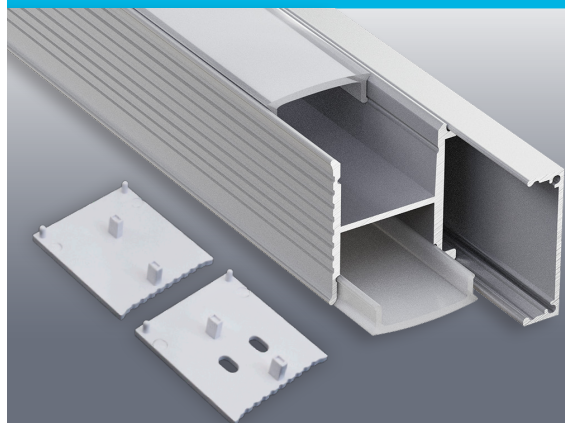

VEROBOARD®

Model: VBD-CH-WC2

Material:	Anodized Aluminum
Colour:	Silver Grey
Diffuser Type:	Frosted
Diffuser Material:	Polycarbonate (PC)
Channel Length:	2m (6.5ft)
Channel Width:	30.9mm (1.2in)
Channel Height:	27.9mm (1.09in)
Accessories Included:	1 Pair of End Caps

Job Name: _____

Distributor: _____

Type: _____

Model: VBD-CH-WC2

ACCESSORIES (Sold Separately)

Extra End Caps (2 Pair/bag)			
<p>Model: VBD-ENCH-WC2 SKU: 666561426668</p>			

ORDERING GUIDE

MODEL

LENGTH

VBD-CH-WC2

-

XXXX

2 Meter (6.5ft)