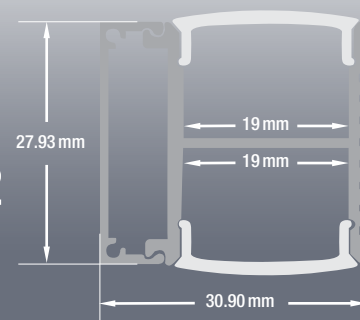

VEROBOARD®

Model: VBD-CH-WC2

Material:	Anodized Aluminum
Colour:	Silver Grey
Diffuser Type:	Frosted
Diffuser Material:	Polycarbonate (PC)
Channel Length:	2m (6.5ft)
Channel Width:	30.9mm (1.2in)
Channel Height:	27.9mm (1.09in)
Accessories Included:	1 Pair of End Caps

Job Name: _____

Distributor: _____

Type: _____

Model: VBD-CH-WC2

ACCESSORIES (Sold Separately)

Extra End Caps (2 Pair/bag)			
<p>Model: VBD-ENCH-WC2 SKU: 666561426668</p>			

ORDERING GUIDE

MODEL

LENGTH

VBD-CH-WC2

-

XXXX

2 Meter (6.5ft)