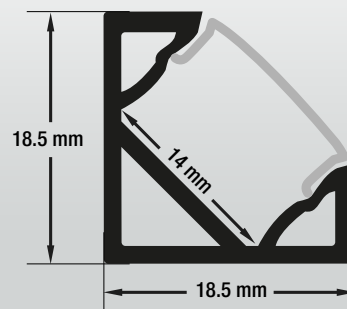

ACCESSORIES (Sold Separately)

Extra End Caps (4 Pair/bag)	Mounting Clips (6 PCs/bag)	Lens/Cover	Cover*
Model: VBD-ENCH-C2B SKU: 666561427054	Model: VBD-CLCH-C2 SKU: 666561427238	30 Degree Lens VBD-LENS-S4RF1 SKU: 666561427252	PC Clear Cover VBD-CV-S5C2 SKU: 666561427405
		PC Frosted Cover VBD-FCV-S5C2 SKU: 666561432874	PC Black Cover VBD-CV-S5C2B SKU: 666561427412

Available in Silver Grey

*Upon purchase, the product includes a black frosted diffuser.