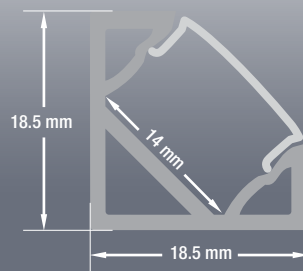

VEROBOARD®

Model: VBD-CH-C2

Material:	Anodized Aluminum
Colour:	Silver Grey
Diffuser Type:	Frosted
Diffuser Material:	Opal
Channel Length:	2.4m (7.8ft), 3m (9.8ft)
Channel Width:	18.5mm (0.72in)
Channel Height:	18.5mm (0.72in)
Accessories Included:	1 Pair of End Caps

Job Name: _____

Distributor: _____

Type: _____

ACCESSORIES (Sold Separately)

Extra End Caps (4 Pair/bag)	Mounting Clips (6 PCs/bag)	Lens	Cover*
Model: VBD-ENCH-C2 SKU: 666561426972	Model: VBD-CLCH-C2 SKU: 666561427238	30 Degree Lens VBD-LENS-S4RF1 SKU: 666561427252	PC Clear Cover VBD-CV-S5C2 SKU: 666561427405 PC Black Cover VBD-CV-S5C2B SKU: 666561427412

Available in Black

*Upon purchase, the product includes a frosted diffuser.

ORDERING GUIDE

MODEL

LENGTH

VBD-CH-C2

-

XXXX

2.4 Meter (7.8ft)
3 Meter (9.8ft)

Full 3-meter (118 in) length LED Channel are limited to delivery within BC ONLY.