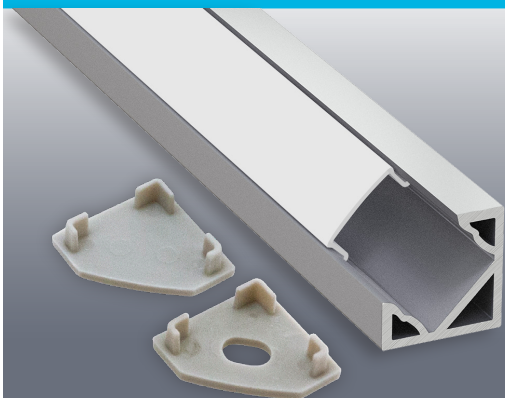

VEROBOARD®

Model: VBD-CH-C2

Material:	Anodized Aluminum
Colour:	Silver Grey
Diffuser Type:	Frosted
Diffuser Material:	Opal
Channel Length:	2.4m (7.8ft), 3m (9.8ft)
Channel Width:	18.5mm (0.72in)
Channel Height:	18.5mm (0.72in)
Accessories Included:	1 Pair of End Caps

Job Name: _____

Distributor: _____

Type: _____

Model: VBD-CH-C2

ACCESSORIES (Sold Separately)

Extra End Caps (4 Pair/bag)	Mounting Clips (6 PCs/bag)	Lens	Cover*
<p>Model: VBD-ENCH-C2 SKU: 666561426972</p>	<p>Model: VBD-CLCH-C2 SKU: 666561427238</p>	<p>30 Degree Lens VBD-LENS-S4RF1 SKU: 666561427252</p>	<p>PC Clear Cover VBD-CV-S5C2 SKU: 666561427405</p> <p>PC Black Cover VBD-CV-S5C2B SKU: 666561427412</p>

Available in Black

Model: VBD-CH-C2B
SKU: 666561423513

**Upon purchase, the product includes a frosted diffuser.*

ORDERING GUIDE

MODEL

LENGTH

VBD-CH-C2

-

XXXX

2.4 Meter (7.8ft)
3 Meter (9.8ft)

Full 3-meter (118 in) length LED Channel are limited to delivery within BC ONLY.