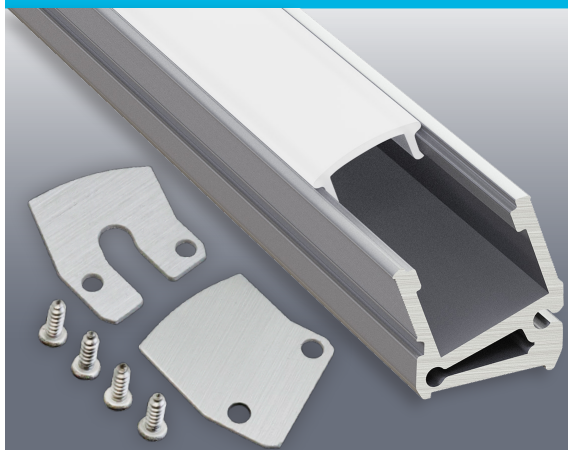

VEROBOARD®

Model: VBD-CH-C1

Material:	Anodized Aluminum
Colour:	Silver Grey
Diffuser Type:	Frosted
Diffuser Material:	Opal
Channel Length:	2m (6.5ft)
Channel Width:	21.19mm (0.8in)
Channel Height:	23.68mm (0.9in)
Accessories Included:	1 Pair of End Caps

Job Name: _____

Distributor: _____

Type: _____

SKU: 666561423490