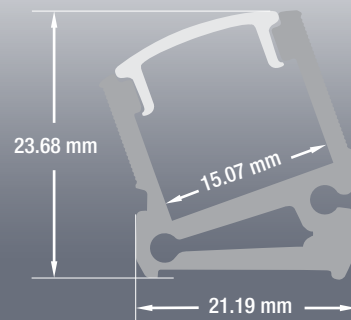

Model: VBD-CH-C1

ACCESSORIES (Sold Separately)

Extra End Caps (1 Pair/bag)	Mounting Clips (4 PCs/bag)		
Model: VBD-ENCH-C1 SKU: 666561426934	Model: VBD-CLCH-C1 SKU: 666561429249		

ORDERING GUIDE

MODEL

LENGTH

VBD-CH-C1

- XXXX

2 Meter (6.5ft)