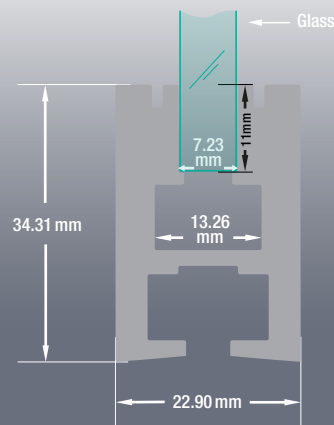

Model: VBD-CH-E1

ACCESSORIES (Sold Separately)

Extra End Caps (1 Pair/bag)	Suspension Kit (1 Pair/bag)		
Model: VBD-ENCH-E1 SKU: 666561426644	Model: VBD-AIRC-10F-ERWS SKU: 666561417468		

ORDERING GUIDE

MODEL

LENGTH

VBD-CH-E1

-

XXXX

2 Meter (6.5ft)