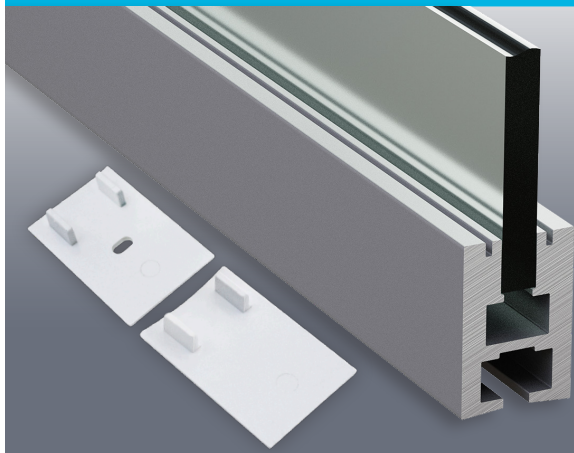

VEROBOARD®

Model: VBD-CH-E1

Material:	Anodized Aluminum
Colour:	Silver Grey
Diffuser Type:	Frosted
Diffuser Material:	No Diffuser
Channel Length:	2m (6.5ft)
Channel Width:	22.9mm (0.9in)
Channel Height:	34.31mm (1.35in)
Accessories Included:	1 Pair of End Caps

Job Name: _____

Distributor: _____

Type: _____

Model: VBD-CH-E1

ACCESSORIES (Sold Separately)

Extra End Caps (1 Pair/bag)	Suspension Kit (1 Pair/bag)		
<p>Model: VBD-ENCH-E1 SKU: 666561426644</p>	<p>Model: VBD-AIRC-10F-ERWS SKU: 666561417468</p>		

ORDERING GUIDE

MODEL

LENGTH

VBD-CH-E1

-

XXXX

2 Meter (6.5ft)