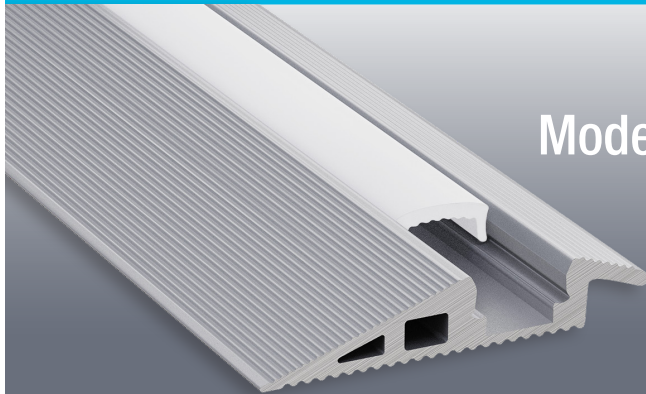

VEROBOARD®

Model: VBD-CH-W4

Material:	Anodized Aluminum
Colour:	Silver Grey
Diffuser Type:	Frosted
Diffuser Material:	Opal
Channel Length:	2.4m (7.8ft), 3m (9.8ft)
Channel Width:	57.7mm (2.2in)
Channel Height:	10.18mm (0.4in)

Job Name: _____

Distributor: _____

Type: _____

Model: VBD-CH-W4