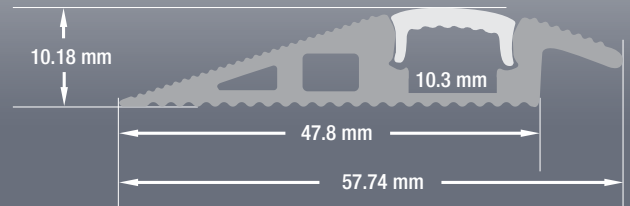

ORDERING GUIDE

MODEL

VBD-CH-W4

LENGTH

XXXX

2.4 Meter (7.8ft)
3 Meter (9.8ft)

Full 3-meter (118 in) length LED Channel are limited to delivery within BC ONLY.