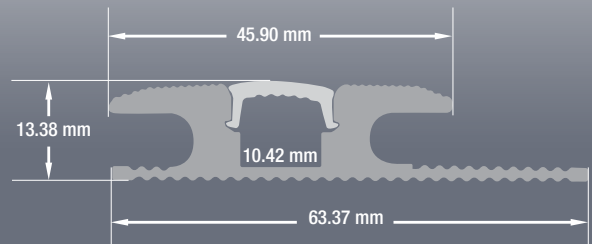

VEROBOARD®

Model: VBD-CH-W3

Material:	Anodized Aluminum
Colour:	Silver Grey
Diffuser Type:	Frosted
Diffuser Material:	Opal
Channel Length:	2.4m (7.8ft), 3m (9.8ft)
Channel Width:	63.37mm (2.5in)
Channel Height:	13.38mm (0.5in)

Job Name: _____

Distributor: _____

Type: _____

SKU: 666561423469

Model: VBD-CH-W3

ORDERING GUIDE

MODEL

VBD-CH-W3

LENGTH

XXXX

2.4 Meter (7.8ft)
3 Meter (9.8ft)

Full 3-meter (118 in) length LED Channel are limited to delivery within BC ONLY.