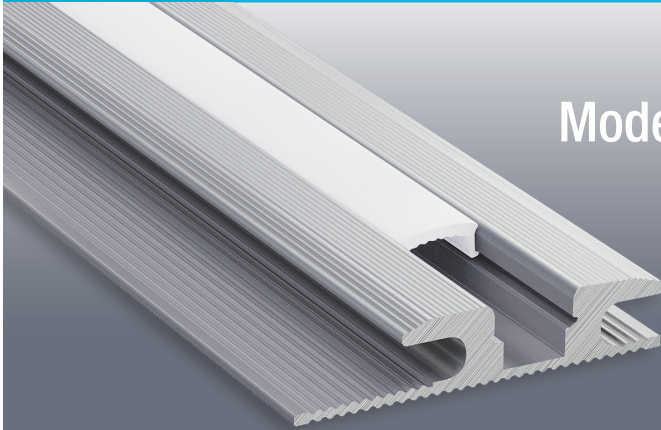

VEROBOARD®

Model: VBD-CH-W3

Material:	Anodized Aluminum
Colour:	Silver Grey
Diffuser Type:	Frosted
Diffuser Material:	Opal
Channel Length:	2.4m (7.8ft), 3m (9.8ft)
Channel Width:	63.37mm (2.5in)
Channel Height:	13.38mm (0.5in)

Job Name: _____

Distributor: _____

Type: _____

SKU: 666561423469

Model: VBD-CH-W3

ORDERING GUIDE

MODEL

VBD-CH-W3

LENGTH

XXXX

2.4 Meter (7.8ft)
3 Meter (9.8ft)

Full 3-meter (118 in) length LED Channel are limited to delivery within BC ONLY.