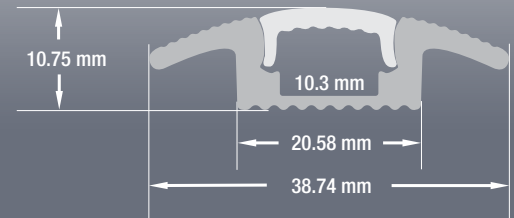

ORDERING GUIDE

MODEL

VBD-CH-W2

LENGTH

XXXX

2.4 Meter (7.8ft)
3 Meter (9.8ft)

Full 3-meter (118 in) length LED Channel are limited to delivery within BC ONLY.