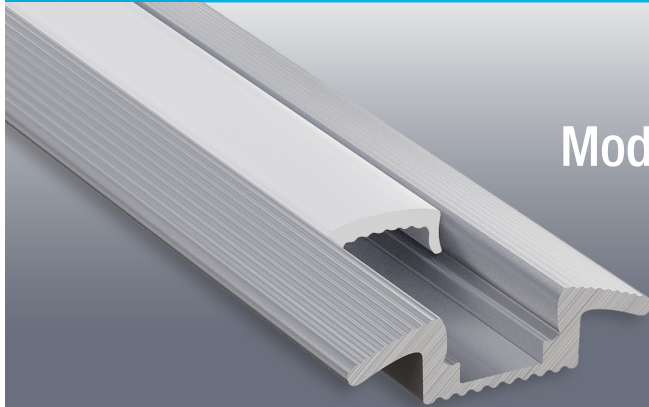

VEROBOARD®

Model: VBD-CH-W2

Material:	Anodized Aluminum
Colour:	Silver Grey
Diffuser Type:	Frosted
Diffuser Material:	Opal
Channel Length:	2.4m (7.8ft), 3m (9.8ft)
Channel Width:	28.54mm (1.12in)
Channel Height:	10.75mm (0.4in)

Job Name: _____

Distributor: _____

Type: _____

SKU: 666561423452

Model: VBD-CH-W2