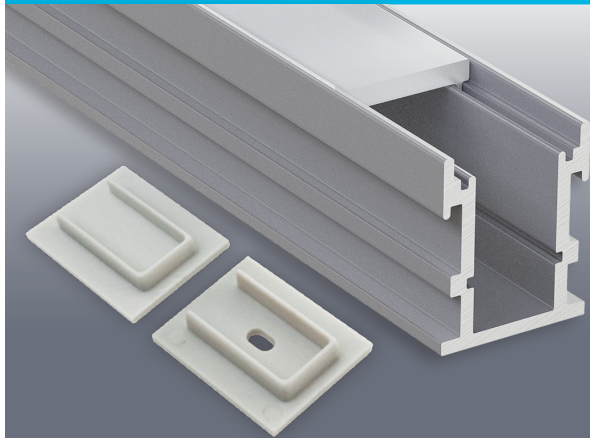

VEROBOARD®

Model: VBD-CH-W1

Material:	Anodized Aluminum
Colour:	Silver Grey
Diffuser Type:	Frosted
Diffuser Material:	Polycarbonate (PC)
Channel Length:	2m (6.5ft), 2.4m (7.8ft), 3m (9.8ft)
Channel Width:	21.5mm (0.84in)
Channel Height:	26.16mm (1in)
Accessories Included:	1 Pair of End Caps

Job Name: _____

Distributor: _____

Type: _____

Model: VBD-CH-W1

ACCESSORIES (Sold Separately)

Extra End Caps (2 Pair/bag)			
<p>Model: VBD-ENCH-W1 SKU: 666561426859</p>			

ORDERING GUIDE

MODEL

LENGTH

VBD-CH-W1

XXXX

- 2 Meter (6.5ft)
- 2.4 Meter (7.8ft)
- 3 Meter (9.8ft)

Full 3-meter (118 in) length LED Channel are limited to delivery within BC ONLY.