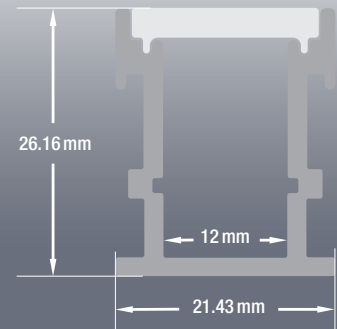

VEROBOARD®

Model: VBD-CH-W1

Material:	Anodized Aluminum
Colour:	Silver Grey
Diffuser Type:	Frosted
Diffuser Material:	Polycarbonate (PC)
Channel Length:	2m (6.5ft), 2.4m (7.8ft), 3m (9.8ft)
Channel Width:	21.5mm (0.84in)
Channel Height:	26.16mm (1in)
Accessories Included:	1 Pair of End Caps

Job Name: _____

Distributor: _____

Type: _____

Model: VBD-CH-W1

ACCESSORIES (Sold Separately)

Extra End Caps (2 Pair/bag)			
<p>Model: VBD-ENCH-W1 SKU: 666561426859</p>			

ORDERING GUIDE

MODEL

LENGTH

VBD-CH-W1

XXXX

- 2 Meter (6.5ft)
- 2.4 Meter (7.8ft)
- 3 Meter (9.8ft)

Full 3-meter (118 in) length LED Channel are limited to delivery within BC ONLY.