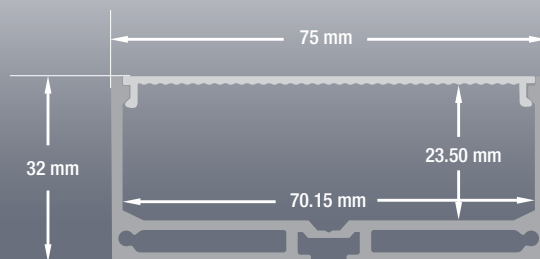

VEROBOARD®

Model: VBD-CH-RF8

Material:	Anodized Aluminum
Colour:	Silver Grey
Diffuser Type:	Frosted
Diffuser Material:	Polycarbonate (PC)
Channel Length:	2m (6.5ft), 2.4m (7.8ft), 3m (9.8ft)
Channel Width:	75mm (2.95in)
Channel Height:	32mm (1.26in)
Accessories Included:	1 Pair of End Caps

Job Name: _____

Distributor: _____

Type: _____

Model: VBD-CH-RF8

ACCESSORIES (Sold Separately)

Extra End Caps (1 Pair/bag)	Mounting Brackets (4 PCs/bag)	Suspension Kit (1 Pair/bag)	
Model: VBD-ENCH-RF8 SKU: 666561426897	Model: VBD-CLCH-RF8 SKU: 666561429096	Model: VBD-AIRC-10F-ERWS SKU: 666561417468	

ORDERING GUIDE

MODEL

LENGTH

VBD-CH-RF8

XXXX

Full 3-meter (118 in) length LED Channel are limited to delivery within BC ONLY.

- 2 Meter (6.5ft)
- 2.4 Meter (7.8ft)
- 3 Meter (9.8ft)