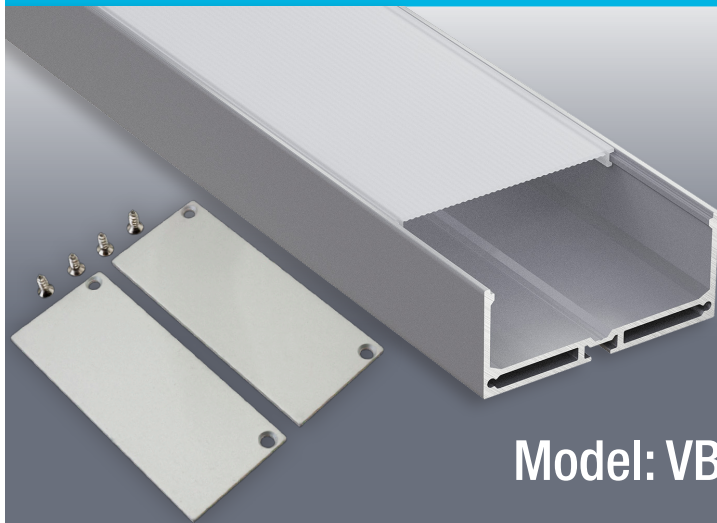

VEROBOARD®

Model: VBD-CH-RF8

Material:	Anodized Aluminum
Colour:	Silver Grey
Diffuser Type:	Frosted
Diffuser Material:	Polycarbonate (PC)
Channel Length:	2m (6.5ft), 2.4m (7.8ft), 3m (9.8ft)
Channel Width:	75mm (2.95in)
Channel Height:	32mm (1.26in)
Accessories Included:	1 Pair of End Caps

Job Name: _____

Distributor: _____

Type: _____

Model: VBD-CH-RF8

ACCESSORIES (Sold Separately)

Extra End Caps (1 Pair/bag)	Mounting Brackets (4 PCs/bag)	Suspension Kit (1 Pair/bag)	
Model: VBD-ENCH-RF8 SKU: 666561426897	Model: VBD-CLCH-RF8 SKU: 666561429096	Model: VBD-AIRC-10F-ERWS SKU: 666561417468	

ORDERING GUIDE

MODEL

LENGTH

VBD-CH-RF8

XXXX

Full 3-meter (118 in) length LED Channel are limited to delivery within BC ONLY.

- 2 Meter (6.5ft)
- 2.4 Meter (7.8ft)
- 3 Meter (9.8ft)