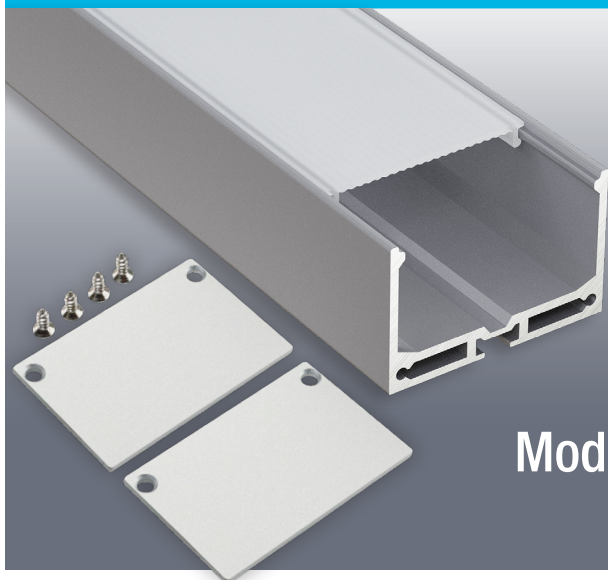

VEROBOARD®

Model: VBD-CH-RF6

Material:	Anodized Aluminum
Colour:	Silver Grey
Diffuser Type:	Frosted
Diffuser Material:	Polycarbonate (PC)
Channel Length:	2m (6.5ft), 2.4m (7.8ft), 3m (9.8ft)
Channel Width:	50.2mm (1.97in)
Channel Height:	31.9mm (1.25in)
Accessories Included:	1 Pair of End Caps

Job Name: _____

Distributor: _____

Type: _____

Model: VBD-CH-RF6

ACCESSORIES (Sold Separately)

Extra End Caps (1 Pair/bag)	Mounting Clips (4 PCs/bag)	Suspension Kit (1 Pair/bag)	
 <p>Model: VBD-ENCH-RF6 SKU: 666561426873</p>	 <p>Model: VBD-CLCH-RF6 SKU: 666561429089</p>	 <p>Model: VBD-AIRC-10F-ERWS SKU: 666561417468</p>	

ORDERING GUIDE

MODEL

LENGTH

VBD-CH-RF6

XXXX

Full 3-meter (118 in) length LED Channel are limited to delivery within BC ONLY.

- 2 Meter (6.5ft)
- 2.4 Meter (7.8ft)
- 3 Meter (9.8ft)