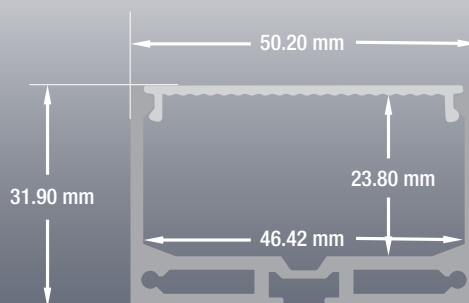

VEROBOARD®

Model: VBD-CH-RF6

Material:	Anodized Aluminum
Colour:	Silver Grey
Diffuser Type:	Frosted
Diffuser Material:	Polycarbonate (PC)
Channel Length:	2m (6.5ft), 2.4m (7.8ft), 3m (9.8ft)
Channel Width:	50.2mm (1.97in)
Channel Height:	31.9mm (1.25in)
Accessories Included:	1 Pair of End Caps

Job Name: _____

Distributor: _____

Type: _____

Model: VBD-CH-RF6

ACCESSORIES (Sold Separately)

Extra End Caps (1 Pair/bag)	Mounting Clips (4 PCs/bag)	Suspension Kit (1 Pair/bag)	
Model: VBD-ENCH-RF6 SKU: 666561426873	Model: VBD-CLCH-RF6 SKU: 666561429089	Model: VBD-AIRC-10F-ERWS SKU: 666561417468	

ORDERING GUIDE

MODEL

LENGTH

VBD-CH-RF6

XXXX

Full 3-meter (118 in) length LED Channel are limited to delivery within BC ONLY.

- 2 Meter (6.5ft)
- 2.4 Meter (7.8ft)
- 3 Meter (9.8ft)