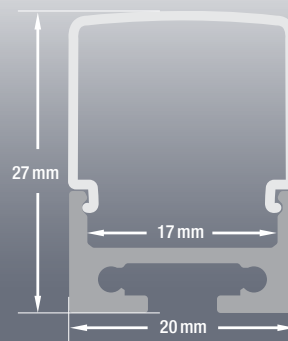

Model: VBD-CH-RF3

ACCESSORIES (Sold Separately)

Extra End Caps (2 Pair/bag)	Mounting Clips (4 PCs/bag)	Suspension Kit (1 Pair/bag)	
Model: VBD-ENCH-RF3 SKU: 666561426804	Model: VBD-CLCH-RF3 SKU: 666561427221	Model: VBD-AIRC-10F-ERWS SKU: 666561417468	

ORDERING GUIDE

MODEL

VBD-CH-RF3

LENGTH

XXXX

2.4 Meter (7.8ft)
3 Meter (9.8ft)

Full 3-meter (118 in) length LED Channel are limited to delivery within BC ONLY.