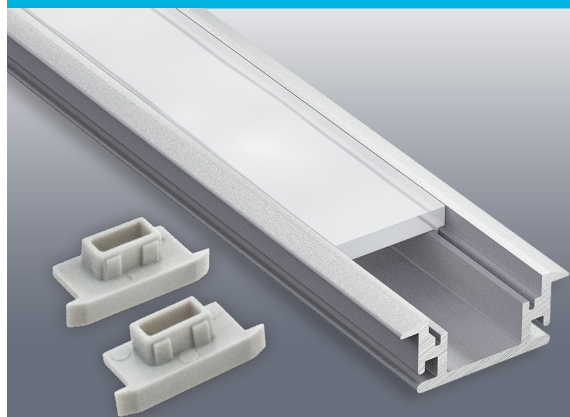

VEROBOARD®

Model: VBD-CH-RF2

Material:	Anodized Aluminum
Colour:	Silver Grey
Diffuser Type:	Frosted
Diffuser Material:	Polycarbonate (PC)
Channel Length:	2.4m (7.8ft), 3m (9.8ft)
Channel Width:	21.45mm (0.8in)
Channel Height:	11mm (0.43in)
Accessories Included:	1 Pair of End Caps

Job Name: _____

Distributor: _____

Type: _____

Model:
VBD-CH-RF2

ACCESSORIES (Sold Separately)

Extra End Caps (4 Pair/bag)			
<p>Model: VBD-ENCH-RF2 SKU: 666561426798</p>			

ORDERING GUIDE

MODEL

LENGTH

VBD-CH-RF2

XXXX

2.4 Meter (7.8ft)
3 Meter (9.8ft)

Full 3-meter (118 in) length LED Channel are limited to delivery within BC ONLY.