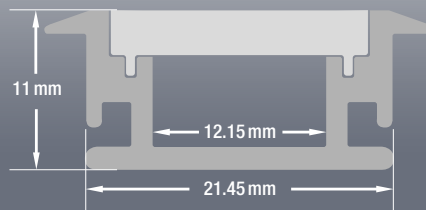

VEROBOARD®

Model: VBD-CH-RF2

Material:	Anodized Aluminum
Colour:	Silver Grey
Diffuser Type:	Frosted
Diffuser Material:	Polycarbonate (PC)
Channel Length:	2.4m (7.8ft), 3m (9.8ft)
Channel Width:	21.45mm (0.8in)
Channel Height:	11mm (0.43in)
Accessories Included:	1 Pair of End Caps

Job Name: _____

Distributor: _____

Type: _____

Model:
VBD-CH-RF2

ACCESSORIES (Sold Separately)

Extra End Caps (4 Pair/bag)			
<p>Model: VBD-ENCH-RF2 SKU: 666561426798</p>			

ORDERING GUIDE

MODEL

LENGTH

VBD-CH-RF2

XXXX

2.4 Meter (7.8ft)
3 Meter (9.8ft)

Full 3-meter (118 in) length LED Channel are limited to delivery within BC ONLY.