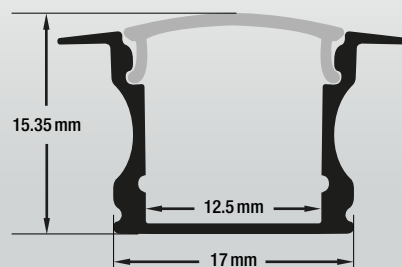

VEROBOARD®

Model: VBD-CH-RF1B

Material:	Anodized Aluminum
Colour:	Matt Black
Diffuser Type:	Frosted
Diffuser Material:	Polycarbonate (PC)
Channel Length:	2.4m (7.8ft), 3m (9.8ft)
Channel Width:	17mm (0.67in)
Channel Height:	15.35mm (0.6in)
Accessories Included:	1 Pair of End Caps

Job Name: _____

Distributor: _____

Type: _____

SKU: 666561423346

Model: VBD-CH-RF1B

ACCESSORIES (Sold Separately)

Extra End Caps (4 Pair/bag)	Mounting Clips (6 PCs/bag)	Lens/Cover	Cover*
 <p>Model: VBD-ENCH-RF1B SKU: 666561427030</p>	 <p>Model: VBD-CLCH-RF1 SKU: 666561431068</p>	 <p>30 Degree Lens VBD-LENS-S4RF1 SKU: 666561427252</p>	 <p>PC Clear Cover VBD-CV-S4RF1 SKU: 666561427382</p>
		 <p>PC Frosted Cover VBD-FCV-S4RF1 SKU: 666561432867</p>	 <p>PC Black Cover VBD-CV-S4RF1B SKU: 666561427399</p>

2.4 Meter (7.8ft)
3 Meter (9.8ft)

Full 3-meter (118 in) length LED Channel are limited to delivery within BC ONLY.