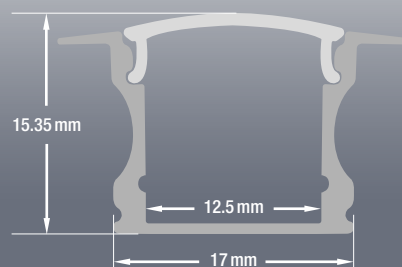

VEROBOARD®

Model: VBD-CH-RF1

Material:	Anodized Aluminum
Colour:	Silver Grey
Diffuser Type:	Frosted
Diffuser Material:	Polycarbonate (PC)
Channel Length:	2.4m (7.8ft), 3m (9.8ft)
Channel Width:	17mm (0.67in)
Channel Height:	15.35mm (0.6in)
Accessories Included:	1 Pair of End Caps

Job Name: _____

Distributor: _____

Type: _____

SKU: 666561423339

Model: VBD-CH-RF1

ACCESSORIES (Sold Separately)

Extra End Caps (4 Pair/bag)	Mounting Clips (6 PCs/bag)	Lens	Cover*
 <p>Model: VBD-ENCH-RF1 SKU: 666561426767</p>	 <p>Model: VBD-CLCH-RF1 SKU: 666561431068</p>	 <p>30 Degree Lens VBD-LENS-S4RF1 SKU: 666561427252</p>	 <p>PC Clear Cover VBD-CV-S4RF1 SKU: 666561427382</p>  <p>PC Black Cover VBD-CV-S4RF1B SKU: 666561427399</p>

Available in Black

*Upon purchase, the product includes a frosted diffuser.

ORDERING GUIDE

MODEL	LENGTH
VBD-CH-RF1	XXXX
	2.4 Meter (7.8ft) 3 Meter (9.8ft)

Full 3-meter (118 in) length LED Channel are limited to delivery within BC ONLY.