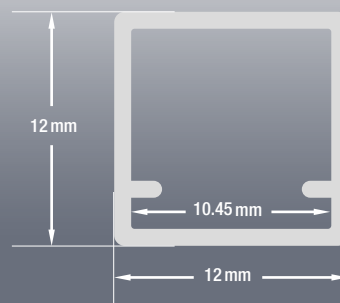

VEROBOARD®

Model: VBD-CH-S7

Colour:	White
Diffuser Type:	Frosted
Diffuser Material:	Polycarbonate (PC)
Channel Length:	2.4m (7.8ft), 3m (9.8ft)
Channel Width:	12mm (0.45in)
Channel Height:	12mm (0.45in)
Accessories Included:	1 Pair of End Caps

Job Name: _____

Distributor: _____

Type: _____

Model: VBD-CH-S7

ACCESSORIES (Sold Separately)

Extra End Caps (4 Pair/bag)			
<p>Model: VBD-ENCH-S7 SKU: 666561426965</p>			

ORDERING GUIDE

MODEL

LENGTH

VBD-CH-S7

XXXX

2.4 Meter (7.8ft)
3 Meter (9.8ft)

Full 3-meter (118 in) length LED Channel are limited to delivery within BC ONLY.