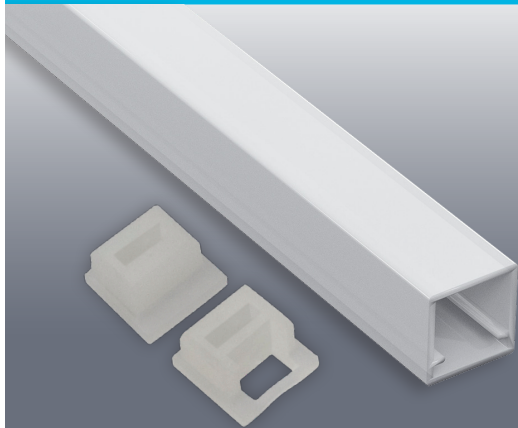

VEROBOARD®

Model: VBD-CH-S7

Colour:	White
Diffuser Type:	Frosted
Diffuser Material:	Polycarbonate (PC)
Channel Length:	2.4m (7.8ft), 3m (9.8ft)
Channel Width:	12mm (0.45in)
Channel Height:	12mm (0.45in)
Accessories Included:	1 Pair of End Caps

Job Name: _____

Distributor: _____

Type: _____

Model: VBD-CH-S7

ACCESSORIES (Sold Separately)

Extra End Caps (4 Pair/bag)			
<p>Model: VBD-ENCH-S7 SKU: 666561426965</p>			

ORDERING GUIDE

MODEL

LENGTH

VBD-CH-S7

XXXX

2.4 Meter (7.8ft)
3 Meter (9.8ft)

Full 3-meter (118 in) length LED Channel are limited to delivery within BC ONLY.