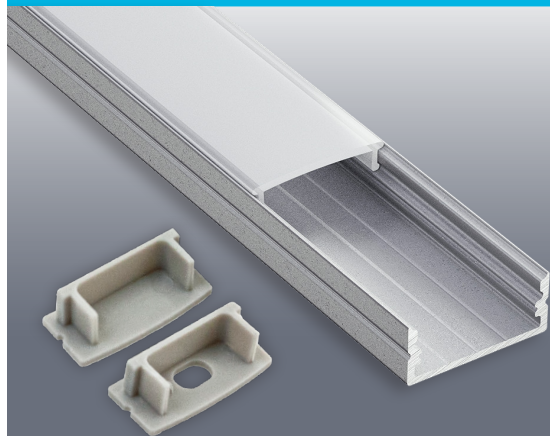

VEROBOARD®

Model: VBD-CH-S6

Material:	Anodized Aluminum
Colour:	Silver Grey
Diffuser Type:	Frosted
Diffuser Material:	Polycarbonate (PC)
Channel Length:	2.4m (7.8ft), 3m (9.8ft)
Channel Width:	23.45mm (0.92in)
Channel Height:	10.6mm (0.41in)
Accessories Included:	1 Pair of End Caps

Job Name: _____

Distributor: _____

Type: _____

SKU: 666561423315

Model: VBD-CH-S6

ACCESSORIES (Sold Separately)

Extra End Caps (4 Pair/bag)	Mounting Clips (4 PCs/bag)	Adjustable Brackets (2 pcs/bag)	
<p>Model: VBD-ENCH-S6 SKU: 666561426781</p>	<p>Model: VBD-CLCH-S6 SKU: 666561427207</p>	<p>VBD-BR-UNVS SKU: 666561425821</p>	

ORDERING GUIDE

MODEL

VBD-CH-S6

LENGTH

XXXX

2.4 Meter (7.8ft)
3 Meter (9.8ft)

Full 3-meter (118 in) length LED Channel are limited to delivery within BC ONLY.