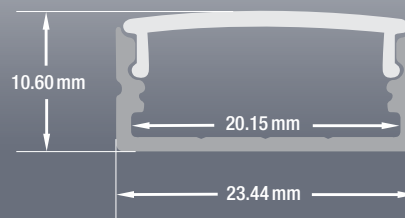

VEROBOARD®

Model: VBD-CH-S6

Material:	Anodized Aluminum
Colour:	Silver Grey
Diffuser Type:	Frosted
Diffuser Material:	Polycarbonate (PC)
Channel Length:	2.4m (7.8ft), 3m (9.8ft)
Channel Width:	23.45mm (0.92in)
Channel Height:	10.6mm (0.41in)
Accessories Included:	1 Pair of End Caps

Job Name: _____

Distributor: _____

Type: _____

SKU: 666561423315

Model: VBD-CH-S6

ACCESSORIES (Sold Separately)

Extra End Caps (4 Pair/bag)	Mounting Clips (4 PCs/bag)	Adjustable Brackets (2 pcs/bag)	
<p>Model: VBD-ENCH-S6 SKU: 666561426781</p>	<p>Model: VBD-CLCH-S6 SKU: 666561427207</p>	<p>VBD-BR-UNVS SKU: 666561425821</p>	

ORDERING GUIDE

MODEL

VBD-CH-S6

LENGTH

XXXX

2.4 Meter (7.8ft)
3 Meter (9.8ft)

Full 3-meter (118 in) length LED Channel are limited to delivery within BC ONLY.