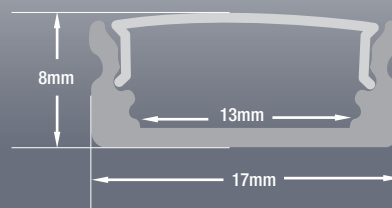

VEROBOARD®

Model: VBD-CH-S5

Material:	Anodized Aluminum
Colour:	Silver Grey
Diffuser Type:	Frosted
Diffuser Material:	Polycarbonate (PC)
Channel Length:	2m (6.5ft), 2.4m (7.8ft), 3m (9.8ft)
Channel Width:	17mm (0.67in)
Channel Height:	8mm (0.31in)
Accessories Included:	1 Pair of End Caps

Job Name: _____

Distributor: _____

Type: _____

Model: VBD-CH-S5

ACCESSORIES (Sold Separately)

Extra End Caps (4 Pair/bag)	Mounting Clips (6 PCs/bag)	Adjustable Brackets (2 PCs/bag)	Cover*
Model: VBD-ENCH-S5 SKU: 666561426774	Model: VBD-CLCH-S5 SKU: 666561427191	Model: VBD-BR-S4S5 SKU: 666561427450 Model: VBD-BR-UNVS SKU: 666561425821	PC Clear Cover VBD-CV-S5C2 SKU: 666561427405 30 Degree Lens VBD-LENS-S4RF1 SKU: 666561427252 PC Black Cover VBD-CV-S5C2B SKU: 666561427412

Available in Black

*Upon purchase, the product includes a frosted diffuser.

ORDERING GUIDE

MODEL

LENGTH

VBD-CH-S5

-

Full 3-meter (9.8ft) length LED Channels are limited to delivery within BC ONLY.

Leave Blank [3 meters (9.8ft)]
2.4 [2.4 meters (7.8ft)]
2 [2 meters (6.5ft)]