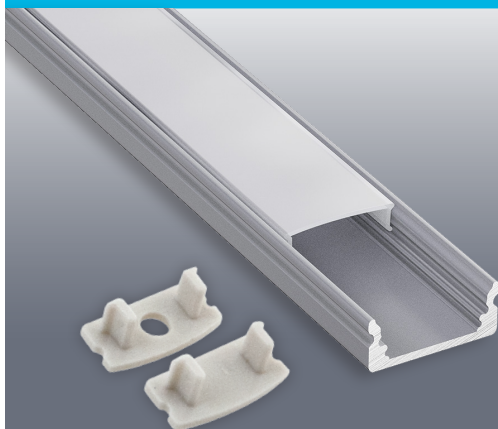

VEROBOARD®

Model: VBD-CH-S5

Material:	Anodized Aluminum
Colour:	Silver Grey
Diffuser Type:	Frosted
Diffuser Material:	Polycarbonate (PC)
Channel Length:	2m (6.5ft), 2.4m (7.8ft), 3m (9.8ft)
Channel Width:	17mm (0.67in)
Channel Height:	8mm (0.31in)
Accessories Included:	1 Pair of End Caps

Job Name: _____

Distributor: _____

Type: _____

Model: VBD-CH-S5