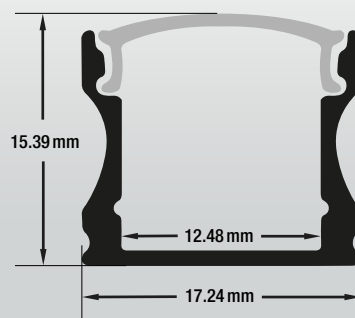

VEROBOARD®

Model: VBD-CH-S4B

Material:	Anodized Aluminum
Colour:	Matt Black
Diffuser Type:	Frosted
Diffuser Material:	Polycarbonate (PC)
Channel Length:	2.4m (7.8ft), 3m (9.8ft)
Channel Width:	17.24mm (0.67in)
Channel Height:	15.39mm (0.6in)
Accessories Included:	1 Pair of End Caps

Job Name: _____

Distributor: _____

Type: _____

SKU: 666561423285

Model: VBD-CH-S4B

ACCESSORIES (Sold Separately)

Extra End Caps (4 Pair/bag)	Mounting Clips (6 PCs/bag)	Adjustable Bracket (2 pcs/bag)	Cover/Lens*
Model: VBD-ENCH-S4B SKU: 666561427023	Model: VBD-CLCH-S4B SKU: 666561427177	VBD-BR-S4S5 SKU: 666561427450	PC Clear Cover VBD-CV-S4RF1 SKU: 666561427382 30 Degree Lens VBD-LENS-S4RF1 SKU: 666561427252

Available in Silver Grey

ORDERING GUIDE

MODEL	LENGTH
VBD-CH-S4B	XXXX
	2.4 Meter (7.8ft)
	3 Meter (9.8ft)

Full 3-meter (118 in) length LED Channel are limited to delivery within BC ONLY.

PC Black Cover VBD-CV-S4RF1B SKU: 666561427399
PC Frosted Cover VBD-FCV-S4RF1 SKU: 666561432867

*Upon purchase, the product includes a black frosted diffuser.