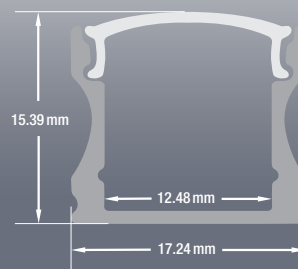

VEROBOARD®

Model: VBD-CH-S4

Material:	Anodized Aluminum
Colour:	Silver Grey
Diffuser Type:	Frosted
Diffuser Material:	Polycarbonate (PC)
Channel Length:	2.4m (7.8ft), 3m (9.8ft)
Channel Width:	17.24mm (0.68in)
Channel Height:	15.39mm (0.6in)
Accessories Included:	1 Pair of End Caps

Job Name: _____

Distributor: _____

Type: _____

Model: VBD-CH-S4

ACCESSORIES (Sold Separately)

Extra End Caps (4 Pair/bag)	Mounting Clips (6 PCs/bag)	Adjustable Bracket (2 pcs/bag)	Cover/Lens*
<p>Model: VBD-ENCH-S4 SKU: 666561426750</p>	<p>Model: VBD-CLCH-S4 SKU: 666561427177</p>	<p>VBD-BR-S4S5 SKU: 666561427450</p>	<p>PC Clear Cover VBD-CV-S4RF1 SKU: 666561427382</p> <p>30 Degree Lens VBD-LENS-S4RF1 SKU: 666561427252</p> <p>PC Black Cover VBD-CV-S4RF1B SKU: 666561427399</p>

2.4 Meter (7.8ft)
3 Meter (9.8ft)

Full 3-meter (118 in) length LED Channel are limited to delivery within BC ONLY.