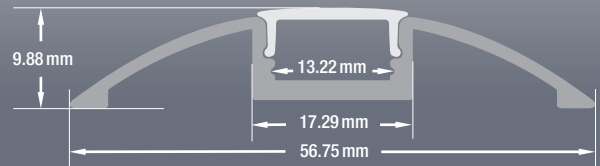

Model: VBD-CH-S2

ACCESSORIES (Sold Separately)

Extra End Caps (2 Pair/bag)			
Model: VBD-ENCH-S2 SKU: 666561426637			

ORDERING GUIDE

MODEL

LENGTH

VBD-CH-S2

-

XXXX

2 Meter (6.5ft)