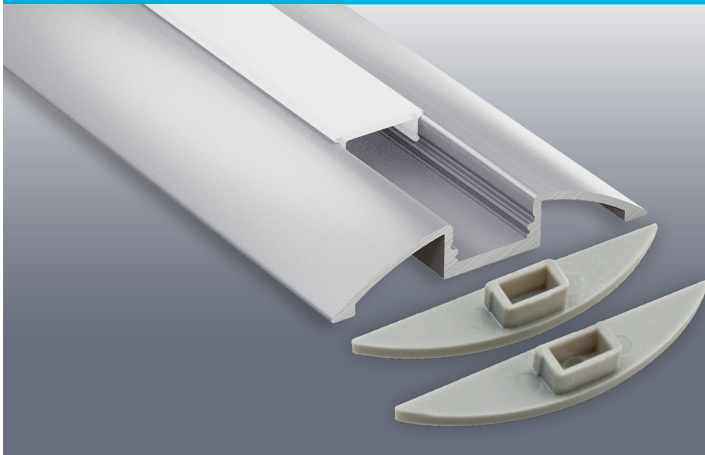

VEROBOARD®

Model: VBD-CH-S2

Material:	Anodized Aluminum
Colour:	Silver Grey
Diffuser Type:	Frosted
Diffuser Material:	Opal
Channel Length:	2m (6.5ft)
Channel Width:	56.75mm (2.2in)
Channel Height:	9.88mm (0.38in)
Accessories Included:	1 Pair of End Caps

Job Name: _____

Distributor: _____

Type: _____

Model: VBD-CH-S2

ACCESSORIES (Sold Separately)

Extra End Caps (2 Pair/bag)			
<p>Model: VBD-ENCH-S2 SKU: 666561426637</p>			

ORDERING GUIDE

MODEL