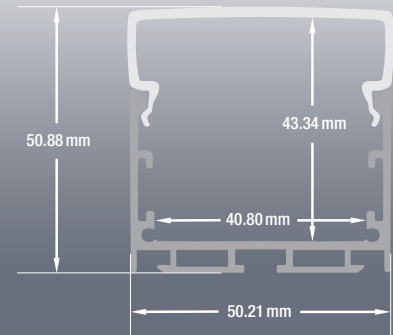

ACCESSORIES (Sold Separately)

Extra End Caps (1 Pair/bag)	Mounting Clips (4 PCs/bag)	Mounting Brackets (4 PCs/bag)	Suspension Kit (1 Pair/bag)
Model: VBD-ENCH-S1 SKU: 666561426743	Model: VBD-CLCH-S1 SKU: 666561429164	VBD-SCLCH-S1 SKU: 666561427436	Model: VBD-AIRC-10F-ERWS SKU: 666561417468

ORDERING GUIDE

MODEL

LENGTH

VBD-CH-S1

XXXX

2 Meter (6.5ft)