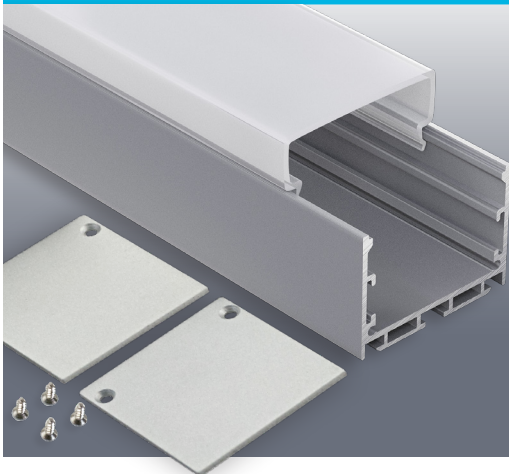

## Model: VBD-CH-S1

<b>Material:</b>	Anodized Aluminum
<b>Colour:</b>	Silver Grey
<b>Diffuser Type:</b>	Frosted
<b>Diffuser Material:</b>	Polycarbonate (PC)
<b>Channel Length:</b>	2m (6.5ft)
<b>Channel Width:</b>	50mm (1.96in)
<b>Channel Height:</b>	50mm (1.96in)
<b>Accessories Included:</b>	1 Pair of End Caps

## Model: VBD-CH-S1