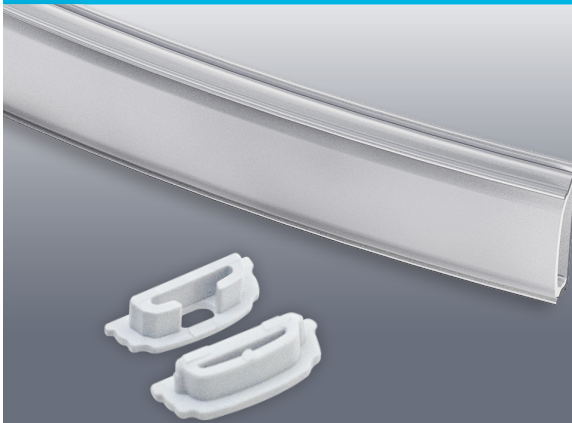

VEROBOARD®

Model: VBD-CH-B1

Material:	Anodized Aluminum
Colour:	Silver Grey
Diffuser Type:	Frosted
Diffuser Material:	Polycarbonate (PC)
Channel Length:	2.4m (7.8ft), 3m (9.8ft)
Channel Width:	18.77mm (0.73in)
Channel Height:	6.14mm (0.24in)
Accessories Included:	1 Pair of End Cap

Job Name: _____

Distributor: _____

Type: _____

SKU: 666561423223