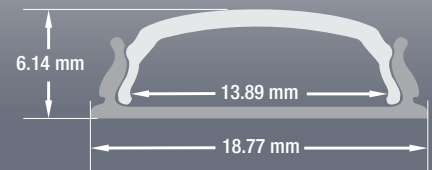

Model: VBD-CH-B1

ACCESSORIES (Sold Separately)

Extra End Caps (4 Pair/bag)	Mounting Clips (6 PCs/bag)	Adjustable Brackets (2 PCs/bag)	
Model: VBD-ENCH-B1 SKU: 666561427016	Model: VBD-CLCH-B1 SKU: 666561429133	Model: VBD-BR-UNVS SKU: 666561425821	

ORDERING GUIDE

MODEL

VBD-CH-B1

LENGTH

XXXX

2.4 Meter (7.8ft)
3 Meter (9.8ft)

Full 3-meter (118 in) length LED Channel are limited to delivery within BC ONLY.