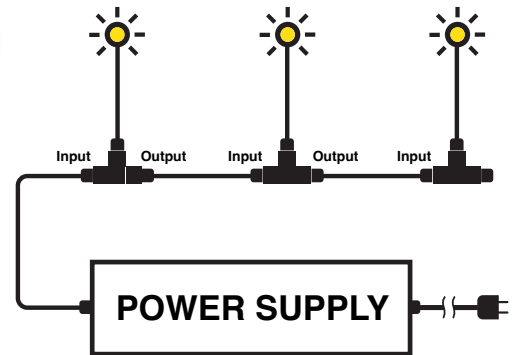

3" RETAINING WALL/STEP LIGHT 12V AC/DC 1W (3000K & 2700K)

Specifications

3000K (2700K with lens)

Model No:	HSC1-1W-FLT-30K
Voltage:	12V AC/DC
Wattage:	1W
Color Temperature:	3000K (2700K with lens)
Brightness:	90 Lumens
Light Source:	2 SMD
Wire Gauge:	5ft of AWG22
Beam Angle:	45°
Dimmable:	No
Dimensions:	76.5 x 76.5 x 13 mm (3 x 3 x 0.5 in)
IP Rating:	IP67 (Outdoor rated)

Features:

- Reliable and durable outdoor lighting fixture.
- Operates on 12V AC/DC and consumes only 1 watt of power.
- 2 SMD LEDs that emit a warm white light with a color temperature of 3000K.
- Matte Black and Brushed Nickel front cover color finishes.
- 45° beam angle providing a focused beam of light.
- Brightness of 90 lumens and not dimmable.
- Made of high-quality materials, including aluminum and powder-coated stainless steel.
- IP67 rating, withstands outdoor conditions like rain and snow.
- Comes with 5 feet of AWG 22 wire gauge, mounting screws, colored film/diffuser, and a wall light.
- Seamless integration into a wide variety of outdoor applications.
- Optional yellow diffuser changes the light's color to a soft white (2700K).
- ETL certified for safety and performance.

Matte Black Face Trim
(Sold separately)

SKU: 666561425241

Brushed Nickel Face Trim
(Sold separately)

SKU: 666561425265

3 Way Outdoor Connector
(Sold separately)

SKU: 666561406288

WARM
WHITE
3000K

SOFT
WHITE
2700K

SKU#: 666561418205

3" RETAINING WALL/STEP LIGHT 12V AC/DC 1W (RGBW)

Specifications

Model No:	HSC1-1W-RGBW
Voltage:	12V AC/DC
Wattage:	1W
Color Temperature:	RGBW (Multi-color)
Brightness:	90 Lumens
Light Source:	2 SMD
Wire Gauge:	5ft of AWG22
Beam Angle:	45°
Dimmable:	No
Dimensions:	76.5 x 76.5 x 13 mm (3 x 3 x 0.5 in)
IP Rating:	IP67 (Outdoor rated)

Features: