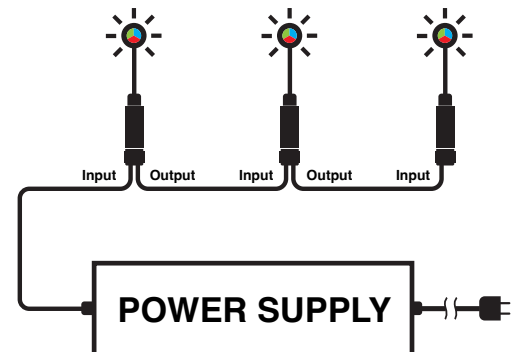

Matte Black Face Trim
(Sold separately)

SKU: 666561425241

Brushed Nickel Face Trim
(Sold separately)

SKU: 666561425265

3 Way RGBW Outdoor Connector
(Sold separately)

SKU: 666561432904

SKU#: 666561418212

Disclaimer