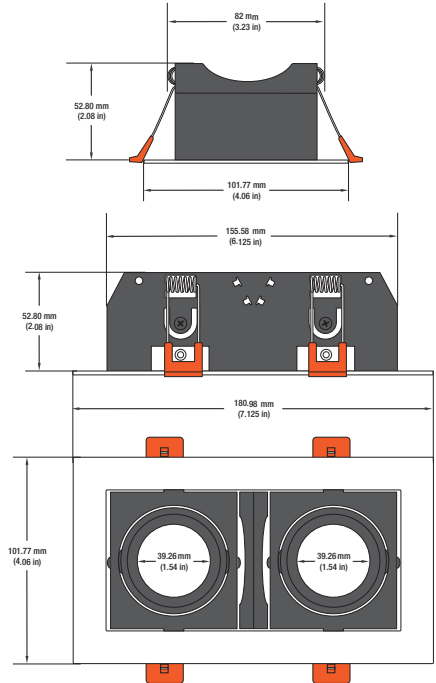

Name: _____

Company: _____

Phone: _____

Email: _____

VBD-MTR-73T Double Head Light Fixture Rectangular Recessed Downlight

SPECIFICATIONS

Model No.	VBD-MTR-73T
Trim Color	White
Trim Material	Aluminum
Trim Shape	Rectangular
Compatible Light Engines	VBD-TR5-W (2400K • 2700K • 3000K • 3500K • 4000K • 5000K) VBD-TR4-RGBW
Dimensions	181mm x 101.77mm (7.125" x 4.06")
Cut Size	155.58mm x 82mm (6.125" x 3.23")
Depth	52.80mm (2.08")

Two light engines are required for this light fixture.

VBD-TR5-W (Frosted Glass)

Model No.	VBD-TR5-W-FG
Input Voltage	12V DC
Wattage	5W
Body Colour	Metallic Silver
Available Trim Color	Silver • White • Black • Gold
Diffuser Material	Frosted Glass
Fixture Material	Aluminum
Beam Angle	110°
Rendering Index	CRI>90
IP Rating	IP20 (Damp Location)
Dimensions	49mm x 28.5mm (1.93" x 1.12")

VBD-TR5-W (Clear Lens)

Model No.	VBD-TR5-W-L
Input Voltage	12V DC
Wattage	5W
Body Colour	Metallic Silver
Available Trim Color	Silver • White • Black • Gold
Diffuser Material	Clear Lens
Fixture Material	Aluminum
Beam Angle	35°
Rendering Index	CRI>90
IP Rating	IP20 (Damp Location)
Dimensions	49mm x 28.5mm (1.93" x 1.12")

Model No.	VBD-TR4-RGBW-FG
Input Voltage	12V DC
Wattage	4W
Color Temperature	RGBW
Body Colour	Metallic Silver
Available Trim Color	Silver • White • Black • Gold
Diffuser Material	Frosted Glass
Fixture Material	Aluminum
Beam Angle	110°
Rendering Index	CRI>80
IP Rating	IP20 (Damp Location)
Dimensions	49mm x 28.5mm (1.93" x 1.12")