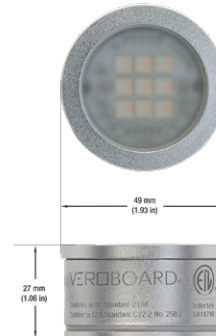

Two light engines are required for this light fixture.

VBD-TR5-W (Frosted Glass)

Model No.	VBD-TR5-W-FG
Input Voltage	12V DC
Wattage	5W
Body Colour	Metallic Silver
Available Trim Color	Silver • White • Black • Gold
Diffuser Material	Frosted Glass
Fixture Material	Aluminum
Beam Angle	110°
Rendering Index	CRI>90
IP Rating	IP20 (Damp Location)
Dimensions	49mm x 28.5mm (1.93" x 1.12")

VBD-TR5-W (Clear Lens)

Model No.	VBD-TR5-W-L
Input Voltage	12V DC
Wattage	5W
Body Colour	Metallic Silver
Available Trim Color	Silver • White • Black • Gold
Diffuser Material	Clear Lens
Fixture Material	Aluminum
Beam Angle	35°
Rendering Index	CRI>90
IP Rating	IP20 (Damp Location)
Dimensions	49mm x 28.5mm (1.93" x 1.12")

Available Colour Temperatures

Beam Details

Beam Angle

ORDERING GUIDE

Example part number: **VBD-TR5-W-L-24K-S**

NOTES:

L = Clear Lens
S = Silver
G = Gold
B = Black
W = White

VBD-TR4-RGBW (Frosted Glass)

Model No.	VBD-TR4-RGBW-FG
Input Voltage	12V DC
Wattage	4W
Color Temperature	RGBW
Body Colour	Metallic Silver
Available Trim Color	Silver • White • Black • Gold
Diffuser Material	Frosted Glass
Fixture Material	Aluminum
Beam Angle	110°
Rendering Index	CRI>80
IP Rating	IP20 (Damp Location)
Dimensions	49mm x 28.5mm (1.93" x 1.12")