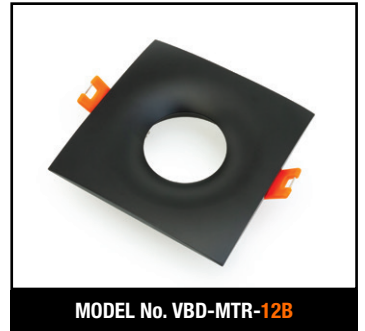

Name: _____

Company: _____

Phone: _____

Email: _____

VBD-MTR-73T Double Head Light Fixture Rectangular Recessed Downlight

SPECIFICATIONS

Model No.	VBD-MTR-73T
Trim Color	White
Trim Material	Aluminum
Trim Shape	Rectangular
Compatible Light Engines	VBD-TR5-W (2400K • 2700K • 3000K • 3500K • 4000K • 5000K) VBD-TR4-RGBW
Dimensions	181mm x 101.77mm (7.125" x 4.06")
Cut Size	155.58mm x 82mm (6.125" x 3.23")
Depth	52.80mm (2.08")

Two light engines are required for this light fixture.

VBD-TR5-W (Frosted Glass)

Model No.	VBD-TR5-W-FG
Input Voltage	12V DC
Wattage	5W
Body Colour	Metallic Silver
Available Trim Color	Silver • White • Black • Gold
Diffuser Material	Frosted Glass
Fixture Material	Aluminum
Beam Angle	110°
Rendering Index	CRI>90
IP Rating	IP20 (Damp Location)
Dimensions	49mm x 28.5mm (1.93" x 1.12")

Model No.	VBD-TR4-RGBW-FG
Input Voltage	12V DC
Wattage	4W
Color Temperature	RGBW
Body Colour	Metallic Silver
Available Trim Color	Silver • White • Black • Gold
Diffuser Material	Frosted Glass
Fixture Material	Aluminum
Beam Angle	110°
Rendering Index	CRI>80
IP Rating	IP20 (Damp Location)
Dimensions	49mm x 28.5mm (1.93" x 1.12")

MODEL No. VBD-MTR-1W

MODEL No. VBD-MTR-13C

MODEL No. VBD-MTR-13W

MODEL No. VBD-MTR-13B

MODEL No. VBD-MTR-12C

MODEL No. VBD-MTR-12W

MODEL No. VBD-MTR-12B

MODEL No. VBD-MTR-11C