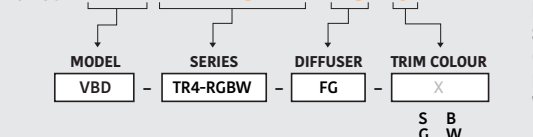

Available Colour Temperatures

Beam Details

Beam Angle

ORDERING GUIDE

Example part number: **VBD-TR5-W-L-24K-S**

NOTES:

L = Clear Lens
S = Silver
G = Gold
B = Black
W = White

VBD-TR4-RGBW (Frosted Glass)

Model No.	VBD-TR4-RGBW-FG
Input Voltage	12V DC
Wattage	4W
Color Temperature	RGBW
Body Colour	Metallic Silver
Available Trim Color	Silver • White • Black • Gold
Diffuser Material	Frosted Glass
Fixture Material	Aluminum
Beam Angle	110°
Rendering Index	CRI>80
IP Rating	IP20 (Damp Location)
Dimensions	49mm x 28.5mm (1.93" x 1.12")

Beam Details

Beam Angle

ORDERING GUIDE

Example part number: **VBD-TR4-RGBW-FG-S**

NOTES:

FG = Frosted Glass
S = Silver
G = Gold
B = Black
W = White

AVAILABLE TRIM MODELS

MODEL No. VBD-MTR-1C