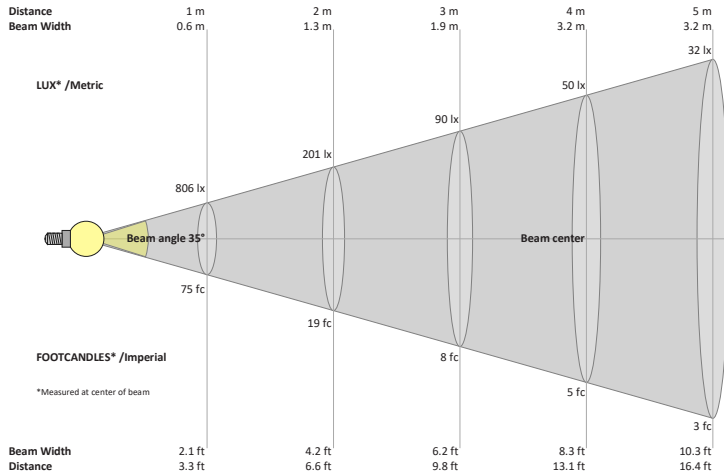

Name: _____

Company: _____

Phone: _____

Email: _____

VBD-MTR-73T Double Head Light Fixture Rectangular Recessed Downlight

SPECIFICATIONS

Model No.	VBD-MTR-73T
Trim Color	White
Trim Material	Aluminum
Trim Shape	Rectangular
Compatible Light Engines	VBD-TR5-W (2400K • 2700K • 3000K • 3500K • 4000K • 5000K) VBD-TR4-RGBW
Dimensions	181mm x 101.77mm (7.125" x 4.06")
Cut Size	155.58mm x 82mm (6.125" x 3.23")
Depth	52.80mm (2.08")

Available Colour Temperatures

Beam Details

ORDERING GUIDE

Example part number: **VBD-TR5-W-FG-24K-S**

MODEL	SERIES	DIFFUSER	COLOUR	TRIM COLOUR
VBD	TR5-W	FG	XXX	X
			24K 35K 27K 40K 30K 50K	S B G W

NOTES:
FG = Frosted Glass
S = Silver
G = Gold
B = Black
W = White

VBD-TR5-W (Clear Lens)

Model No.	VBD-TR5-W-L
Input Voltage	12V DC
Wattage	5W
Body Colour	Metallic Silver
Available Trim Color	Silver • White • Black • Gold
Diffuser Material	Clear Lens
Fixture Material	Aluminum
Beam Angle	35°
Rendering Index	CRI>90
IP Rating	IP20 (Damp Location)
Dimensions	49mm x 28.5mm (1.93" x 1.12")

Available Colour Temperatures

Beam Details

Beam Angle

ORDERING GUIDE

Example part number: **VBD-TR5-W-L-24K-S**

NOTES:

L = Clear Lens
S = Silver
G = Gold
B = Black
W = White

VBD-TR4-RGBW (Frosted Glass)