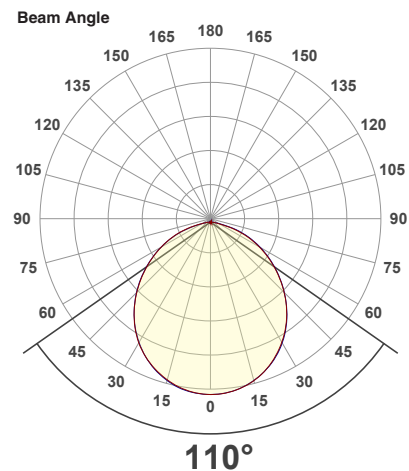

Name: _____

Company: _____

Phone: _____

Email: _____

VBD-MTR-73T Double Head Light Fixture Rectangular Recessed Downlight

SPECIFICATIONS

Model No.	VBD-MTR-73T
Trim Color	White
Trim Material	Aluminum
Trim Shape	Rectangular
Compatible Light Engines	VBD-TR5-W (2400K • 2700K • 3000K • 3500K • 4000K • 5000K) VBD-TR4-RGBW
Dimensions	181mm x 101.77mm (7.125" x 4.06")
Cut Size	155.58mm x 82mm (6.125" x 3.23")
Depth	52.80mm (2.08")

Two light engines are required for this light fixture.

VBD-TR5-W (Frosted Glass)

Model No.	VBD-TR5-W-FG
Input Voltage	12V DC
Wattage	5W
Body Colour	Metallic Silver
Available Trim Color	Silver • White • Black • Gold
Diffuser Material	Frosted Glass
Fixture Material	Aluminum
Beam Angle	110°
Rendering Index	CRI>90
IP Rating	IP20 (Damp Location)
Dimensions	49mm x 28.5mm (1.93" x 1.12")

Available Colour Temperatures

Beam Details

ORDERING GUIDE

Example part number: **VBD-TR5-W-FG-24K-S**

MODEL	SERIES	DIFFUSER	COLOUR	TRIM COLOUR
VBD	TR5-W	FG	XXX	X
			24K 35K 27K 40K 30K 50K	S B G W

NOTES:
FG = Frosted Glass
S = Silver
G = Gold
B = Black
W = White

VBD-TR5-W (Clear Lens)

Model No.	VBD-TR5-W-L
Input Voltage	12V DC
Wattage	5W
Body Colour	Metallic Silver
Available Trim Color	Silver • White • Black • Gold
Diffuser Material	Clear Lens
Fixture Material	Aluminum
Beam Angle	35°
Rendering Index	CRI>90
IP Rating	IP20 (Damp Location)
Dimensions	49mm x 28.5mm (1.93" x 1.12")