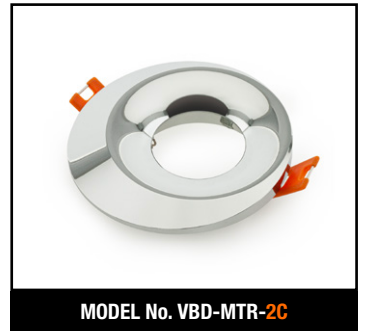

MODEL No. VBD-MTR-7W