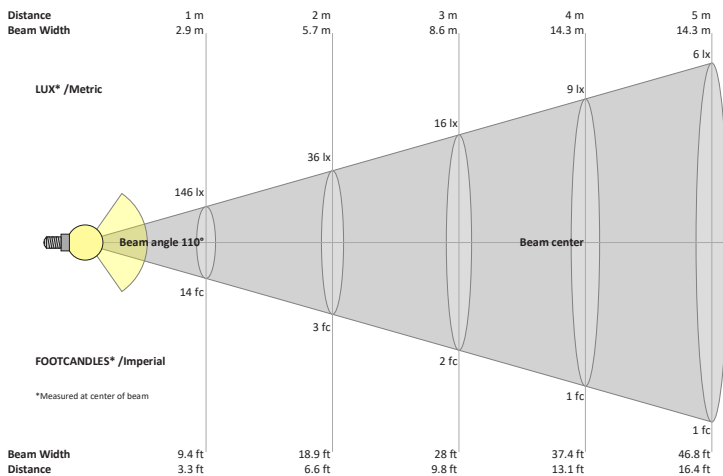

Name: _____

Company: _____

Phone: _____

Email: _____

VBD-MTR-73T Double Head Light Fixture Rectangular Recessed Downlight

SPECIFICATIONS

Model No.	VBD-MTR-73T
Trim Color	White
Trim Material	Aluminum
Trim Shape	Rectangular
Compatible Light Engines	VBD-TR5-W (2400K • 2700K • 3000K • 3500K • 4000K • 5000K) VBD-TR4-RGBW
Dimensions	181mm x 101.77mm (7.125" x 4.06")
Cut Size	155.58mm x 82mm (6.125" x 3.23")
Depth	52.80mm (2.08")

Two light engines are required for this light fixture.

VBD-TR5-W (Frosted Glass)

Model No.	VBD-TR5-W-FG
Input Voltage	12V DC
Wattage	5W
Body Colour	Metallic Silver
Available Trim Color	Silver • White • Black • Gold
Diffuser Material	Frosted Glass
Fixture Material	Aluminum
Beam Angle	110°
Rendering Index	CRI>90
IP Rating	IP20 (Damp Location)
Dimensions	49mm x 28.5mm (1.93" x 1.12")

Available Colour Temperatures

Beam Details

ORDERING GUIDE

Example part number: **VBD-TR5-W-FG-24K-S**

MODEL	SERIES	DIFFUSER	COLOUR	TRIM COLOUR
VBD	TR5-W	FG	XXX	X
			24K 35K 27K 40K 30K 50K	S B G W

NOTES:
FG = Frosted Glass
S = Silver
G = Gold
B = Black
W = White

VBD-TR5-W (Clear Lens)

Model No.	VBD-TR5-W-L
Input Voltage	12V DC
Wattage	5W
Body Colour	Metallic Silver
Available Trim Color	Silver • White • Black • Gold
Diffuser Material	Clear Lens
Fixture Material	Aluminum
Beam Angle	35°
Rendering Index	CRI>90
IP Rating	IP20 (Damp Location)
Dimensions	49mm x 28.5mm (1.93" x 1.12")