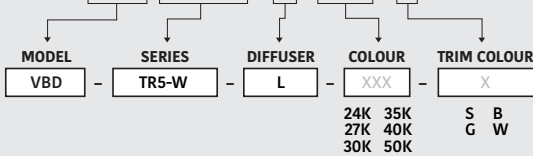

Available Colour Temperatures

Beam Details

Beam Angle

ORDERING GUIDE

Example part number: **VBD-TR5-W-L-24K-S**

NOTES:

L = Clear Lens
S = Silver
G = Gold
B = Black
W = White

VBD-TR4-RGBW (Frosted Glass)

Model No.	VBD-TR4-RGBW-FG
Input Voltage	12V DC
Wattage	4W
Color Temperature	RGBW
Body Colour	Metallic Silver
Available Trim Color	Silver • White • Black • Gold
Diffuser Material	Frosted Glass
Fixture Material	Aluminum
Beam Angle	110°
Rendering Index	CRI>80
IP Rating	IP20 (Damp Location)
Dimensions	49mm x 28.5mm (1.93" x 1.12")