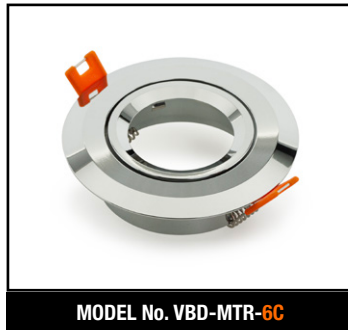

MODEL No. VBD-MTR-8W

MODEL No. VBD-MTR-6C