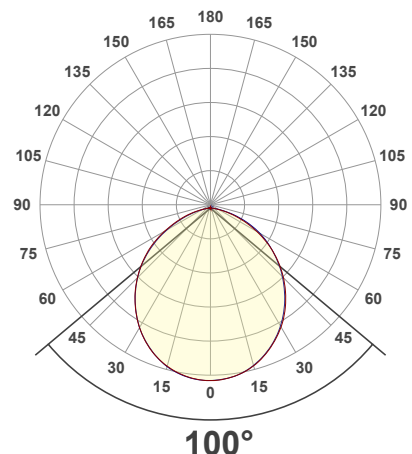

VBD-TR5-W (Clear Lens)

Model No.	VBD-TR5-W-L
Input Voltage	12V DC
Wattage	5W
Body Colour	Metallic Silver
Available Trim Color	Silver • White • Black • Gold
Diffuser Material	Clear Lens
Fixture Material	Aluminum
Beam Angle	35°
Rendering Index	CRI>90
IP Rating	IP20 (Damp Location)
Dimensions	49mm x 28.5mm (1.93" x 1.12")

Available Colour Temperatures

Beam Details

Beam Angle

ORDERING GUIDE

Example part number: **VBD-TR5-W-L-24K-S**

NOTES:

L = Clear Lens
S = Silver
G = Gold
B = Black
W = White

VBD-TR4-RGBW (Frosted Glass)

Model No.	VBD-TR4-RGBW-FG
Input Voltage	12V DC
Wattage	4W
Color Temperature	RGBW
Body Colour	Metallic Silver
Available Trim Color	Silver • White • Black • Gold
Diffuser Material	Frosted Glass
Fixture Material	Aluminum
Beam Angle	110°
Rendering Index	CRI>80
IP Rating	IP20 (Damp Location)
Dimensions	49mm x 28.5mm (1.93" x 1.12")

Beam Details

Beam Angle

ORDERING GUIDE

Example part number: **VBD-TR4-RGBW-FG-S**

NOTES:

FG = Frosted Glass
S = Silver
G = Gold
B = Black
W = White