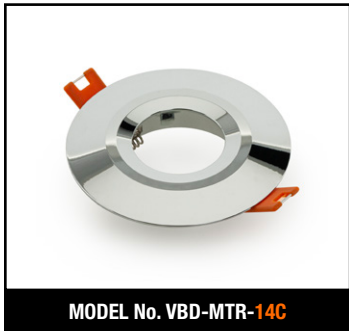

Name: _____

Company: _____

Phone: _____

Email: _____

VBD-MTR-73T Double Head Light Fixture Rectangular Recessed Downlight

SPECIFICATIONS

Model No.	VBD-MTR-73T
Trim Color	White
Trim Material	Aluminum
Trim Shape	Rectangular
Compatible Light Engines	VBD-TR5-W (2400K • 2700K • 3000K • 3500K • 4000K • 5000K) VBD-TR4-RGBW
Dimensions	181mm x 101.77mm (7.125" x 4.06")
Cut Size	155.58mm x 82mm (6.125" x 3.23")
Depth	52.80mm (2.08")

VBD-TR5-W (Clear Lens)

Model No.	VBD-TR5-W-L
Input Voltage	12V DC
Wattage	5W
Body Colour	Metallic Silver
Available Trim Color	Silver • White • Black • Gold
Diffuser Material	Clear Lens
Fixture Material	Aluminum
Beam Angle	35°
Rendering Index	CRI>90
IP Rating	IP20 (Damp Location)
Dimensions	49mm x 28.5mm (1.93" x 1.12")

Model No.	VBD-TR4-RGBW-FG
Input Voltage	12V DC
Wattage	4W
Color Temperature	RGBW
Body Colour	Metallic Silver
Available Trim Color	Silver • White • Black • Gold
Diffuser Material	Frosted Glass
Fixture Material	Aluminum
Beam Angle	110°
Rendering Index	CRI>80
IP Rating	IP20 (Damp Location)
Dimensions	49mm x 28.5mm (1.93" x 1.12")

MODEL No. VBD-MTR-11W

MODEL No. VBD-MTR-11B

MODEL No. VBD-MTR-9C

MODEL No. VBD-MTR-9W

MODEL No. VBD-MTR-9B

MODEL No. VBD-MTR-7C

MODEL No. VBD-MTR-7W

MODEL No. VBD-MTR-14C