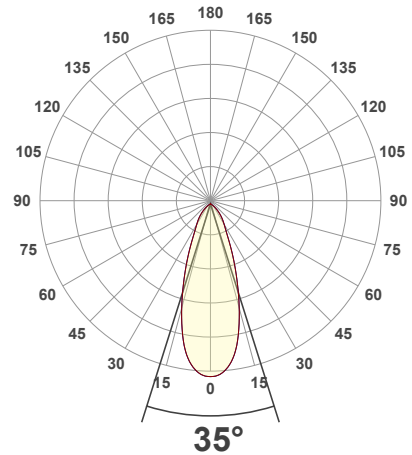

Name: _____

Company: _____

Phone: _____

Email: _____

VBD-MTR-73T Double Head Light Fixture Rectangular Recessed Downlight

SPECIFICATIONS

Model No.	VBD-MTR-73T
Trim Color	White
Trim Material	Aluminum
Trim Shape	Rectangular
Compatible Light Engines	VBD-TR5-W (2400K • 2700K • 3000K • 3500K • 4000K • 5000K) VBD-TR4-RGBW
Dimensions	181mm x 101.77mm (7.125" x 4.06")
Cut Size	155.58mm x 82mm (6.125" x 3.23")
Depth	52.80mm (2.08")

Available Colour Temperatures

Beam Details

ORDERING GUIDE

Example part number: **VBD-TR5-W-FG-24K-S**

MODEL	SERIES	DIFFUSER	COLOUR	TRIM COLOUR
VBD	TR5-W	FG	XXX	X
			24K 35K 27K 40K 30K 50K	S B G W

NOTES:
FG = Frosted Glass
S = Silver
G = Gold
B = Black
W = White

VBD-TR5-W (Clear Lens)

Model No.	VBD-TR5-W-L
Input Voltage	12V DC
Wattage	5W
Body Colour	Metallic Silver
Available Trim Color	Silver • White • Black • Gold
Diffuser Material	Clear Lens
Fixture Material	Aluminum
Beam Angle	35°
Rendering Index	CRI>90
IP Rating	IP20 (Damp Location)
Dimensions	49mm x 28.5mm (1.93" x 1.12")

Available Colour Temperatures

Beam Details

Beam Angle

ORDERING GUIDE

Example part number: **VBD-TR5-W-L-24K-S**

NOTES:

L = Clear Lens
S = Silver
G = Gold
B = Black
W = White

VBD-TR4-RGBW (Frosted Glass)