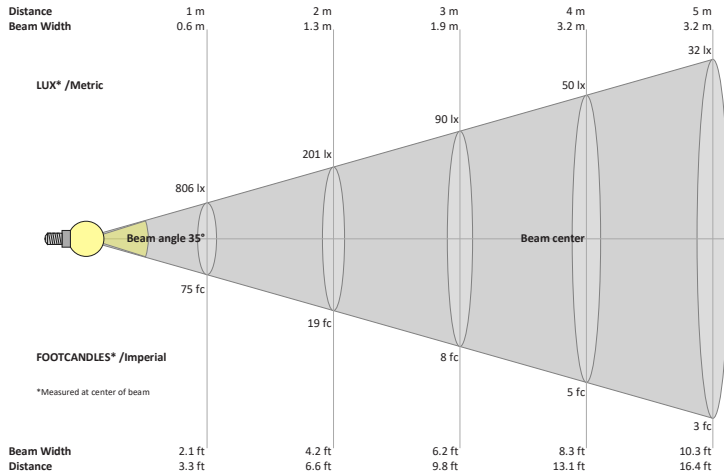

Name: _____

Company: _____

Phone: _____

Email: _____

VBD-MTR-75T Light Fixture 3.5" Square Recessed Downlight

SPECIFICATIONS

Model No.	VBD-MTR-75T
Trim Color	White
Trim Material	Aluminum
Trim Shape	Square
Compatible Light Engines	VBD-TR5-W (2400K • 2700K • 3000K • 3500K • 4000K • 5000K) VBD-TR4-RGBW
Dimensions	102.4mm x 102.4mm (4" x 4")
Cut Size	83.9mm (3.3")
Depth	53.27mm (2.1")

Beam Details

Available Colour Temperatures

ORDERING GUIDE

Example part number: **VBD-TR5-W-FG-24K-S**

MODEL	SERIES	DIFFUSER	COLOUR	TRIM COLOUR
VBD	TR5-W	FG	XXX	X
			24K 35K 27K 40K 30K 50K	S B G W

NOTES:
FG = Frosted Glass
S = Silver
G = Gold
B = Black
W = White

VBD-TR5-W (Clear Lens)

Model No.	VBD-TR5-W-L
Input Voltage	12V DC
Wattage	5W
Body Colour	Metallic Silver
Available Trim Color	Silver • White • Black • Gold
Diffuser Material	Clear Lens
Fixture Material	Aluminum
Beam Angle	35°
Rendering Index	CRI>90
IP Rating	IP20 (Damp Location)
Dimensions	49mm x 28.5mm (1.93" x 1.12")

Available Colour Temperatures

Beam Details

Beam Angle

ORDERING GUIDE

Example part number: **VBD-TR5-W-L-24K-S**

NOTES:

L = Clear Lens
 S = Silver
 G = Gold
 B = Black
 W = White

VBD-TR4-RGBW (Frosted Glass)