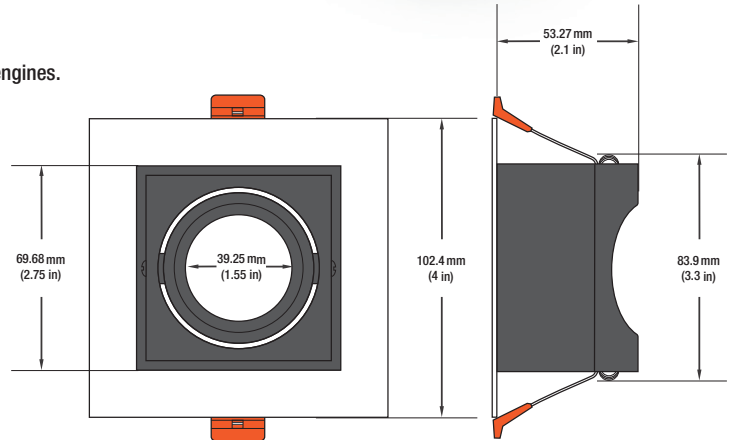

Name: _____

Company: _____

Phone: _____

Email: _____

VBD-MTR-75T Light Fixture 3.5" Square Recessed Downlight

SPECIFICATIONS

Model No.	VBD-MTR-75T
Trim Color	White
Trim Material	Aluminum
Trim Shape	Square
Compatible Light Engines	VBD-TR5-W (2400K • 2700K • 3000K • 3500K • 4000K • 5000K) VBD-TR4-RGBW
Dimensions	102.4mm x 102.4mm (4" x 4")
Cut Size	83.9mm (3.3")
Depth	53.27mm (2.1")

VBD-TR5-W (Frosted Glass)

Model No.	VBD-TR5-W-FG
Input Voltage	12V DC
Wattage	5W
Body Colour	Metallic Silver
Available Trim Color	Silver • White • Black • Gold
Diffuser Material	Frosted Glass
Fixture Material	Aluminum
Beam Angle	110°
Rendering Index	CRI>90
IP Rating	IP20 (Damp Location)
Dimensions	49mm x 28.5mm (1.93" x 1.12")

VBD-TR5-W (Clear Lens)

Model No.	VBD-TR5-W-L
Input Voltage	12V DC
Wattage	5W
Body Colour	Metallic Silver
Available Trim Color	Silver • White • Black • Gold
Diffuser Material	Clear Lens
Fixture Material	Aluminum
Beam Angle	35°
Rendering Index	CRI>90
IP Rating	IP20 (Damp Location)
Dimensions	49mm x 28.5mm (1.93" x 1.12")

Model No.	VBD-TR4-RGBW-FG
Input Voltage	12V DC
Wattage	4W
Color Temperature	RGBW
Body Colour	Metallic Silver
Available Trim Color	Silver • White • Black • Gold
Diffuser Material	Frosted Glass
Fixture Material	Aluminum
Beam Angle	110°
Rendering Index	CRI>80
IP Rating	IP20 (Damp Location)
Dimensions	49mm x 28.5mm (1.93" x 1.12")