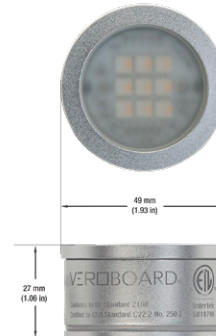

VBD-TR5-W (Frosted Glass)

Model No.	VBD-TR5-W-FG
Input Voltage	12V DC
Wattage	5W
Body Colour	Metallic Silver
Available Trim Color	Silver • White • Black • Gold
Diffuser Material	Frosted Glass
Fixture Material	Aluminum
Beam Angle	110°
Rendering Index	CRI>90
IP Rating	IP20 (Damp Location)
Dimensions	49mm x 28.5mm (1.93" x 1.12")

VBD-TR5-W (Clear Lens)

Model No.	VBD-TR5-W-L
Input Voltage	12V DC
Wattage	5W
Body Colour	Metallic Silver
Available Trim Color	Silver • White • Black • Gold
Diffuser Material	Clear Lens
Fixture Material	Aluminum
Beam Angle	35°
Rendering Index	CRI>90
IP Rating	IP20 (Damp Location)
Dimensions	49mm x 28.5mm (1.93" x 1.12")

Available Colour Temperatures

Beam Details

Beam Angle

ORDERING GUIDE

Example part number: **VBD-TR5-W-L-24K-S**

NOTES:

L = Clear Lens
 S = Silver
 G = Gold
 B = Black
 W = White

VBD-TR4-RGBW (Frosted Glass)

Model No.	VBD-TR4-RGBW-FG
Input Voltage	12V DC
Wattage	4W
Color Temperature	RGBW
Body Colour	Metallic Silver
Available Trim Color	Silver • White • Black • Gold
Diffuser Material	Frosted Glass
Fixture Material	Aluminum
Beam Angle	110°
Rendering Index	CRI>80
IP Rating	IP20 (Damp Location)
Dimensions	49mm x 28.5mm (1.93" x 1.12")