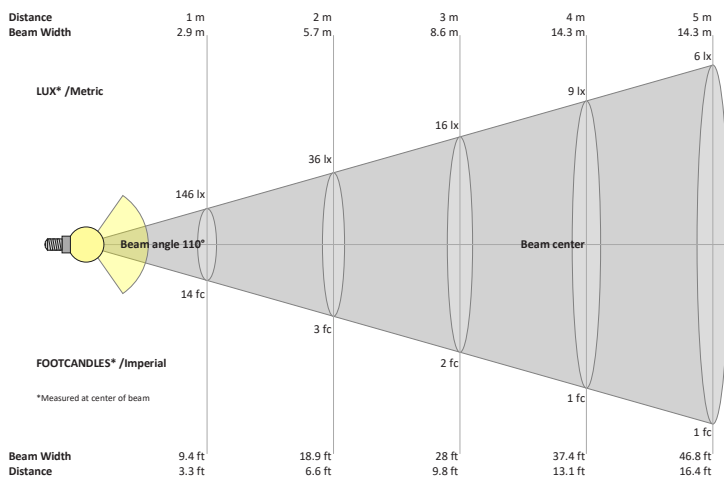

Name: _____

Company: _____

Phone: _____

Email: _____

VBD-MTR-75T Light Fixture 3.5" Square Recessed Downlight

SPECIFICATIONS

Model No.	VBD-MTR-75T
Trim Color	White
Trim Material	Aluminum
Trim Shape	Square
Compatible Light Engines	VBD-TR5-W (2400K • 2700K • 3000K • 3500K • 4000K • 5000K) VBD-TR4-RGBW
Dimensions	102.4mm x 102.4mm (4" x 4")
Cut Size	83.9mm (3.3")
Depth	53.27mm (2.1")

VBD-TR5-W (Frosted Glass)

Model No.	VBD-TR5-W-FG
Input Voltage	12V DC
Wattage	5W
Body Colour	Metallic Silver
Available Trim Color	Silver • White • Black • Gold
Diffuser Material	Frosted Glass
Fixture Material	Aluminum
Beam Angle	110°
Rendering Index	CRI>90
IP Rating	IP20 (Damp Location)
Dimensions	49mm x 28.5mm (1.93" x 1.12")

Beam Details

Available Colour Temperatures

ORDERING GUIDE

Example part number: **VBD-TR5-W-FG-24K-S**

MODEL	SERIES	DIFFUSER	COLOUR	TRIM COLOUR
VBD	TR5-W	FG	XXX	X
			24K 35K 27K 40K 30K 50K	S B G W

NOTES:
FG = Frosted Glass
S = Silver
G = Gold
B = Black
W = White

VBD-TR5-W (Clear Lens)

Model No.	VBD-TR5-W-L
Input Voltage	12V DC
Wattage	5W
Body Colour	Metallic Silver
Available Trim Color	Silver • White • Black • Gold
Diffuser Material	Clear Lens
Fixture Material	Aluminum
Beam Angle	35°
Rendering Index	CRI>90
IP Rating	IP20 (Damp Location)
Dimensions	49mm x 28.5mm (1.93" x 1.12")