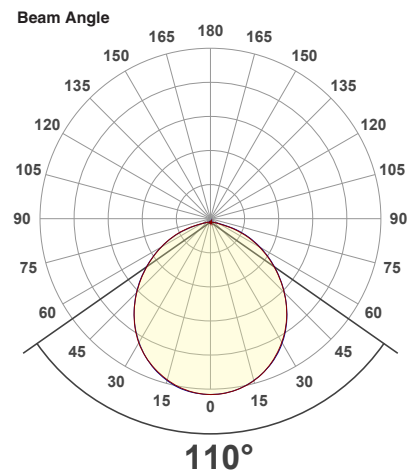

Name: _____

Company: _____

Phone: _____

Email: _____

VBD-MTR-75T Light Fixture 3.5" Square Recessed Downlight

SPECIFICATIONS

Model No.	VBD-MTR-75T
Trim Color	White
Trim Material	Aluminum
Trim Shape	Square
Compatible Light Engines	VBD-TR5-W (2400K • 2700K • 3000K • 3500K • 4000K • 5000K) VBD-TR4-RGBW
Dimensions	102.4mm x 102.4mm (4" x 4")
Cut Size	83.9mm (3.3")
Depth	53.27mm (2.1")

VBD-TR5-W (Frosted Glass)

Model No.	VBD-TR5-W-FG
Input Voltage	12V DC
Wattage	5W
Body Colour	Metallic Silver
Available Trim Color	Silver • White • Black • Gold
Diffuser Material	Frosted Glass
Fixture Material	Aluminum
Beam Angle	110°
Rendering Index	CRI>90
IP Rating	IP20 (Damp Location)
Dimensions	49mm x 28.5mm (1.93" x 1.12")

Beam Details

Available Colour Temperatures

ORDERING GUIDE

Example part number: **VBD-TR5-W-FG-24K-S**

MODEL	SERIES	DIFFUSER	COLOUR	TRIM COLOUR
VBD	TR5-W	FG	XXX	X
			24K 35K 27K 40K 30K 50K	S B G W

NOTES:
FG = Frosted Glass
S = Silver
G = Gold
B = Black
W = White

VBD-TR5-W (Clear Lens)

Model No.	VBD-TR5-W-L
Input Voltage	12V DC
Wattage	5W
Body Colour	Metallic Silver
Available Trim Color	Silver • White • Black • Gold
Diffuser Material	Clear Lens
Fixture Material	Aluminum
Beam Angle	35°
Rendering Index	CRI>90
IP Rating	IP20 (Damp Location)
Dimensions	49mm x 28.5mm (1.93" x 1.12")