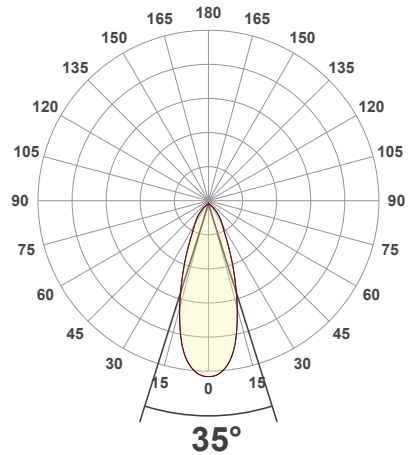

Name: _____

Company: _____

Phone: _____

Email: _____

VBD-MTR-75T Light Fixture 3.5" Square Recessed Downlight

SPECIFICATIONS

Model No.	VBD-MTR-75T
Trim Color	White
Trim Material	Aluminum
Trim Shape	Square
Compatible Light Engines	VBD-TR5-W (2400K • 2700K • 3000K • 3500K • 4000K • 5000K) VBD-TR4-RGBW
Dimensions	102.4mm x 102.4mm (4" x 4")
Cut Size	83.9mm (3.3")
Depth	53.27mm (2.1")

Beam Details

Available Colour Temperatures

ORDERING GUIDE

Example part number: **VBD-TR5-W-FG-24K-S**

MODEL	SERIES	DIFFUSER	COLOUR	TRIM COLOUR
VBD	TR5-W	FG	XXX	X
			24K 35K 27K 40K 30K 50K	S B G W

NOTES:
FG = Frosted Glass
S = Silver
G = Gold
B = Black
W = White

VBD-TR5-W (Clear Lens)

Model No.	VBD-TR5-W-L
Input Voltage	12V DC
Wattage	5W
Body Colour	Metallic Silver
Available Trim Color	Silver • White • Black • Gold
Diffuser Material	Clear Lens
Fixture Material	Aluminum
Beam Angle	35°
Rendering Index	CRI>90
IP Rating	IP20 (Damp Location)
Dimensions	49mm x 28.5mm (1.93" x 1.12")

Available Colour Temperatures

Beam Details

Beam Angle

ORDERING GUIDE

Example part number: **VBD-TR5-W-L-24K-S**

NOTES:

L = Clear Lens
 S = Silver
 G = Gold
 B = Black
 W = White

VBD-TR4-RGBW (Frosted Glass)