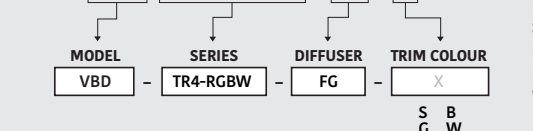

Available Colour Temperatures

Beam Details

Beam Angle

ORDERING GUIDE

Example part number: **VBD-TR5-W-L-24K-S**

NOTES:

L = Clear Lens
 S = Silver
 G = Gold
 B = Black
 W = White

VBD-TR4-RGBW (Frosted Glass)

Model No.	VBD-TR4-RGBW-FG
Input Voltage	12V DC
Wattage	4W
Color Temperature	RGBW
Body Colour	Metallic Silver
Available Trim Color	Silver • White • Black • Gold
Diffuser Material	Frosted Glass
Fixture Material	Aluminum
Beam Angle	110°
Rendering Index	CRI>80
IP Rating	IP20 (Damp Location)
Dimensions	49mm x 28.5mm (1.93" x 1.12")

Beam Details

Beam Angle

ORDERING GUIDE

Example part number: **VBD-TR4-RGBW-FG-S**

NOTES:

FG = Frosted Glass
 S = Silver
 G = Gold
 B = Black
 W = White

AVAILABLE TRIM MODELS

MODEL No. VBD-MTR-1C