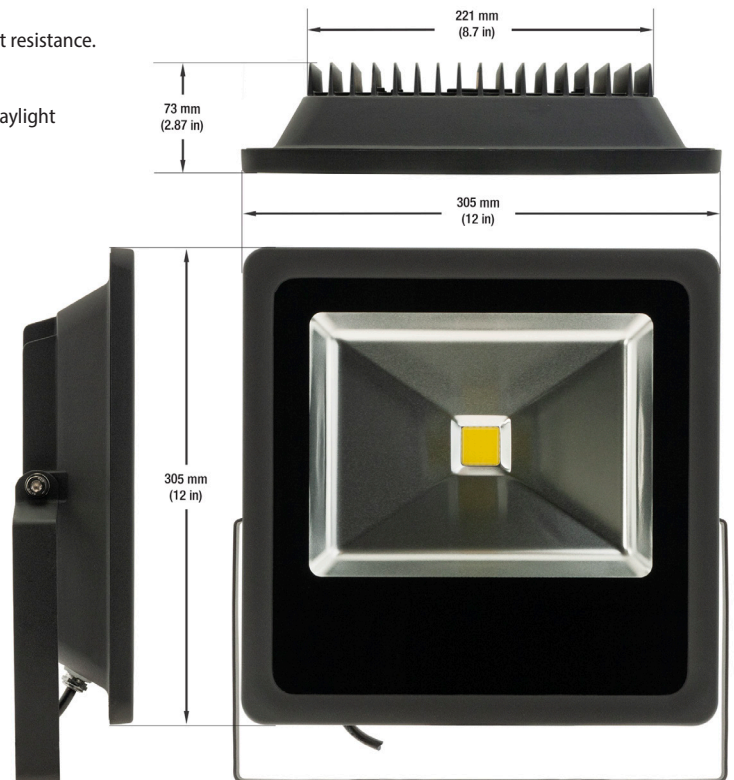

LED OUTDOOR FLOOD LIGHT 12V AC/DC, 50W, 5000K (DAYLIGHT)

Specifications

Model No.:	FL-050-D4-W-06
Input Voltage:	12-24V DC / 10-20V AC
Wattage:	50W
Color Temperatures:	5000K (Daylight)
Brightness:	4606Lm
Body Color:	Black
Beam Angle:	120°
IP Rating:	IP65 (Outdoor rated)
Cable Size:	Length: 90cm (2.9ft) 2 x 16AWG
Dimensions:	305mm x 305mm x 73mm (12" x 12" x 2.87")
Certification:	UL

SKU#: 666561410643

Features

- Designed for outdoor use with powerful daylight illumination and 5000K color temperature.
- High wattage of 50W for large areas that require bright and consistent lighting.
- Luminous flux of 4606Lm for bright and uniform illumination across the area.
- Operates on a voltage range of 12-24V DC / 10-20V AC with an IP65 rating for water and dust resistance.
- Wide beam angle of 120° for broad area coverage with even illumination.
- UL certified for meeting safety and performance standards set by the organization.
- Durable and reliable lighting solution for outdoor areas requiring powerful and consistent daylight illumination, such as sports arenas, parking lots, and industrial sites.