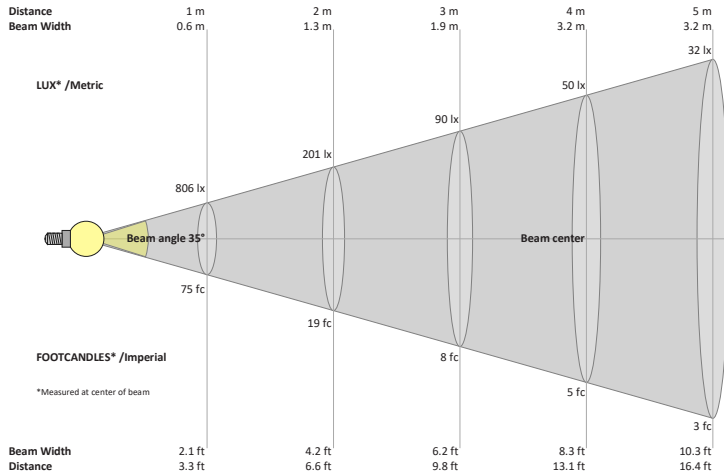

### Beam Details

## VBD-TR5-W (Clear Lens)

Model No.	VBD-TR5-W-L
Input Voltage	12V DC
Wattage	5W
Body Colour	Metallic Silver
Available Trim Color	Silver • White • Black • Gold
Diffuser Material	Clear Lens
Fixture Material	Aluminum
Beam Angle	35°
Rendering Index	CRI>90
IP Rating	IP20 (Damp Location)
Dimensions	49mm x 28.5mm (1.93" x 1.12")

### Beam Angle