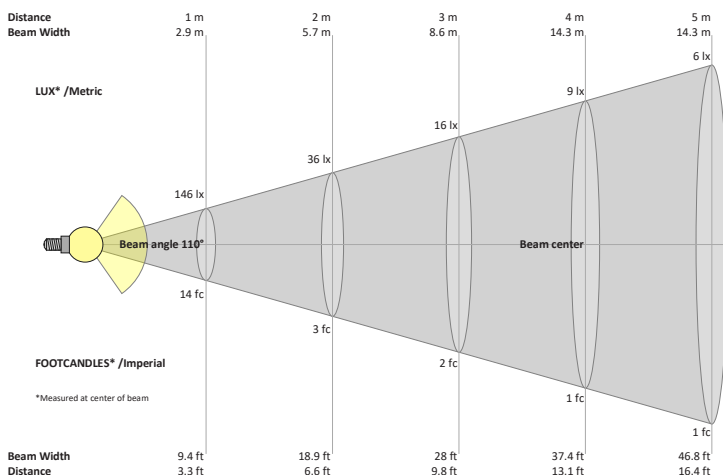

### SPECIFICATIONS

Model No.	VBD-MTR-54T
Trim Color	White
Trim Material	Aluminum
Trim Shape	Round
Reflector Finish	Polished Chrome
Compatible Light Engines	VBD-TR5-W (2400K • 2700K • 3000K • 3500K • 4000K • 5000K) VBD-TR4-RGBW
Outer Diameter	104.5mm (4.1")
Cut Size	95.25mm (3.5")
Depth	44mm (1.73")

## VBD-TR5-W (Frosted Glass)

Model No.	VBD-TR5-W-FG
Input Voltage	12V DC
Wattage	5W
Body Colour	Metallic Silver
Available Trim Color	Silver • White • Black • Gold
Diffuser Material	Frosted Glass
Fixture Material	Aluminum
Beam Angle	110°
Rendering Index	CRI>90
IP Rating	IP20 (Damp Location)
Dimensions	49mm x 28.5mm (1.93" x 1.12")

### Beam Details