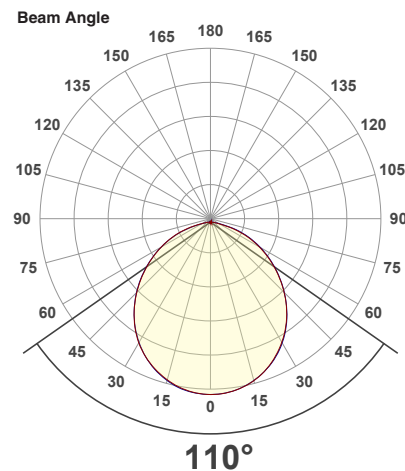

Available Colour Temperatures

ORDERING GUIDE

Example part number: **VBD-TR5-W-FG-24K-S**

MODEL: VBD - SERIES: TR5-W - DIFFUSER: FG - COLOUR: 24K - TRIM COLOUR: S

COLOUR options: 24K, 35K, 27K, 40K, 30K, 50K

TRIM COLOUR options: S (Silver), B (Black), G (Gold), W (White)

NOTES:
FG = Frosted Glass
S = Silver
G = Gold
B = Black
W = White