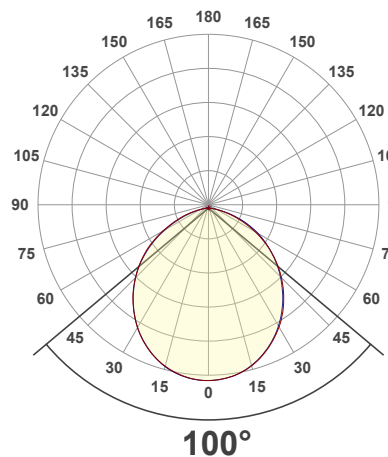

### Beam Angle

## VBD-TR4-RGBW (Frosted Glass)

Model No.	VBD-TR4-RGBW-FG
Input Voltage	12V DC
Wattage	4W
Color Temperature	RGBW
Body Colour	Metallic Silver
Available Trim Color	Silver • White • Black • Gold
Diffuser Material	Frosted Glass
Fixture Material	Aluminum
Beam Angle	110°
Rendering Index	CRI>80
IP Rating	IP20 (Damp Location)
Dimensions	49mm x 28.5mm (1.93" x 1.12")

### Beam Details