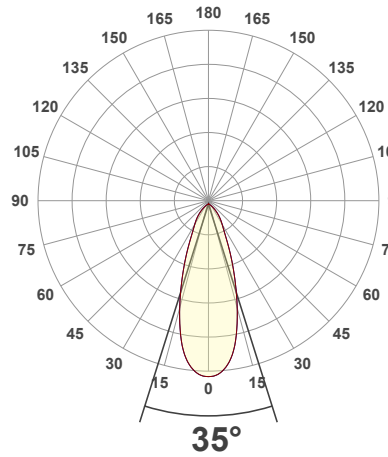

## VBD-TR5-W (Clear Lens)

Model No.	VBD-TR5-W-L
Input Voltage	12V DC
Wattage	5W
Body Colour	Metallic Silver
Available Trim Color	Silver • White • Black • Gold
Diffuser Material	Clear Lens
Fixture Material	Aluminum
Beam Angle	35°
Rendering Index	CRI>90
IP Rating	IP20 (Damp Location)
Dimensions	49mm x 28.5mm (1.93" x 1.12")

### Beam Details

### Beam Angle