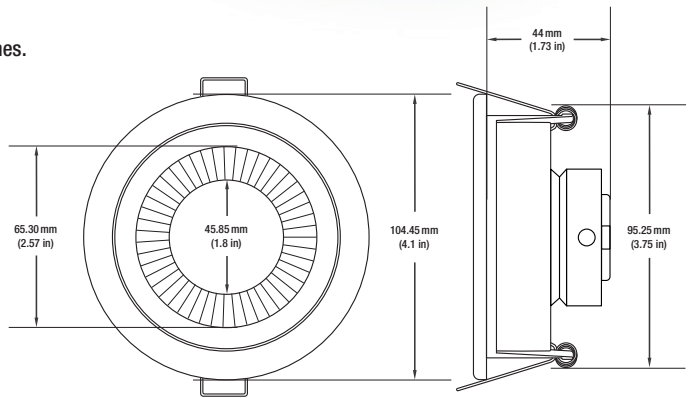

Features

- Widely used by interior designers.
- This VBD-MTR-54T light fixture is compatible to work with our VBD-TR Series Light engines.
- Contact us for more assistance and to know more about bulk orders.