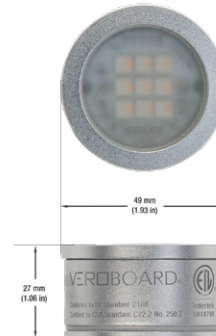

VBD-TR5-W (Clear Lens)

Model No.	VBD-TR5-W-L
Input Voltage	12V DC
Wattage	5W
Body Colour	Metallic Silver
Available Trim Color	Silver • White • Black • Gold
Diffuser Material	Clear Lens
Fixture Material	Aluminum
Beam Angle	35°
Rendering Index	CRI>90
IP Rating	IP20 (Damp Location)
Dimensions	49mm x 28.5mm (1.93" x 1.12")

Available Colour Temperatures

Beam Details

Beam Angle

ORDERING GUIDE

Example part number: **VBD-TR5-W-L-24K-S**

NOTES:

L = Clear Lens
S = Silver
G = Gold
B = Black
W = White

VBD-TR4-RGBW (Frosted Glass)

Model No.	VBD-TR4-RGBW-FG
Input Voltage	12V DC
Wattage	4W
Color Temperature	RGBW
Body Colour	Metallic Silver
Available Trim Color	Silver • White • Black • Gold
Diffuser Material	Frosted Glass
Fixture Material	Aluminum
Beam Angle	110°
Rendering Index	CRI>80
IP Rating	IP20 (Damp Location)
Dimensions	49mm x 28.5mm (1.93" x 1.12")

Beam Details

Beam Angle

ORDERING GUIDE

Example part number: **VBD-TR4-RGBW-FG-S**

NOTES:

FG = Frosted Glass
S = Silver
G = Gold
B = Black
W = White