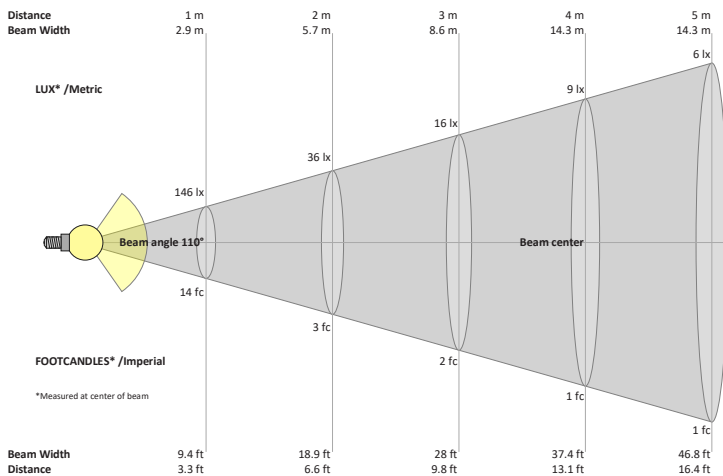

Name: _____

Company: _____

Phone: _____

Email: _____

VBD-MTR-67T Light Fixture 3" Round Recessed Downlight

SPECIFICATIONS

Model No.	VBD-MTR-67T
Trim Color	White
Trim Material	Aluminum
Trim Shape	Round
Compatible Light Engines	VBD-TR5-W (2400K • 2700K • 3000K • 3500K • 4000K • 5000K) VBD-TR4-RGBW
Outer Diameter	85.04mm (3.34")
Cut Size	72.24mm (3")
Depth	23.7mm (0.93")

VBD-TR5-W (Frosted Glass)

Model No.	VBD-TR5-W-FG
Input Voltage	12V DC
Wattage	5W
Body Colour	Metallic Silver
Available Trim Color	Silver • White • Black • Gold
Diffuser Material	Frosted Glass
Fixture Material	Aluminum
Beam Angle	110°
Rendering Index	CRI>90
IP Rating	IP20 (Damp Location)
Dimensions	49mm x 28.5mm (1.93" x 1.12")

Beam Details

Available Colour Temperatures

ORDERING GUIDE

Example part number: **VBD-TR5-W-FG-24K-S**

MODEL	SERIES	DIFFUSER	COLOUR	TRIM COLOUR
VBD	TR5-W	FG	24K	X
			35K	S B
			27K	G W
			30K	
			50K	

NOTES:
 FG = Frosted Glass
 S = Silver
 G = Gold
 B = Black
 W = White

VBD-TR5-W (Clear Lens)

Model No.	VBD-TR5-W-L
Input Voltage	12V DC
Wattage	5W
Body Colour	Metallic Silver
Available Trim Color	Silver • White • Black • Gold
Diffuser Material	Clear Lens
Fixture Material	Aluminum
Beam Angle	35°
Rendering Index	CRI>90
IP Rating	IP20 (Damp Location)
Dimensions	49mm x 28.5mm (1.93" x 1.12")