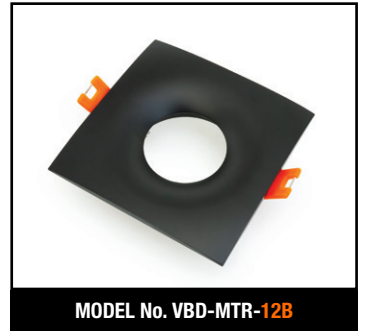

Name: _____

Company: _____

Phone: _____

Email: _____

VBD-MTR-67T Light Fixture 3" Round Recessed Downlight

SPECIFICATIONS

Model No.	VBD-MTR-67T
Trim Color	White
Trim Material	Aluminum
Trim Shape	Round
Compatible Light Engines	VBD-TR5-W (2400K • 2700K • 3000K • 3500K • 4000K • 5000K) VBD-TR4-RGBW
Outer Diameter	85.04mm (3.34")
Cut Size	72.24mm (3")
Depth	23.7mm (0.93")

VBD-TR5-W (Frosted Glass)

Model No.	VBD-TR5-W-FG
Input Voltage	12V DC
Wattage	5W
Body Colour	Metallic Silver
Available Trim Color	Silver • White • Black • Gold
Diffuser Material	Frosted Glass
Fixture Material	Aluminum
Beam Angle	110°
Rendering Index	CRI>90
IP Rating	IP20 (Damp Location)
Dimensions	49mm x 28.5mm (1.93" x 1.12")

Model No.	VBD-TR4-RGBW-FG
Input Voltage	12V DC
Wattage	4W
Color Temperature	RGBW
Body Colour	Metallic Silver
Available Trim Color	Silver • White • Black • Gold
Diffuser Material	Frosted Glass
Fixture Material	Aluminum
Beam Angle	110°
Rendering Index	CRI>80
IP Rating	IP20 (Damp Location)
Dimensions	49mm x 28.5mm (1.93" x 1.12")

MODEL No. VBD-MTR-1W

MODEL No. VBD-MTR-13C

MODEL No. VBD-MTR-13W

MODEL No. VBD-MTR-13B

MODEL No. VBD-MTR-12C

MODEL No. VBD-MTR-12W

MODEL No. VBD-MTR-12B

MODEL No. VBD-MTR-11C