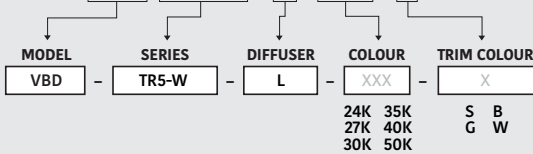

Beam Details

Available Colour Temperatures

ORDERING GUIDE

Example part number: **VBD-TR5-W-FG-24K-S**

MODEL	SERIES	DIFFUSER	COLOUR	TRIM COLOUR
VBD	TR5-W	FG	24K	X
			35K	S B
			27K	G W
			30K	
			50K	

NOTES:
 FG = Frosted Glass
 S = Silver
 G = Gold
 B = Black
 W = White

Available Colour Temperatures

Beam Details

Beam Angle

ORDERING GUIDE

Example part number: **VBD-TR5-W-L-24K-S**

NOTES:

L = Clear Lens
 S = Silver
 G = Gold
 B = Black
 W = White

VBD-TR4-RGBW (Frosted Glass)

Model No.	VBD-TR4-RGBW-FG
Input Voltage	12V DC
Wattage	4W
Color Temperature	RGBW
Body Colour	Metallic Silver
Available Trim Color	Silver • White • Black • Gold
Diffuser Material	Frosted Glass
Fixture Material	Aluminum
Beam Angle	110°
Rendering Index	CRI>80
IP Rating	IP20 (Damp Location)
Dimensions	49mm x 28.5mm (1.93" x 1.12")