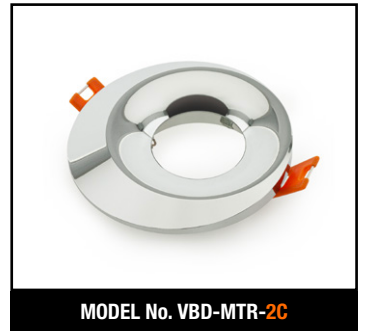

MODEL No. VBD-MTR-7W