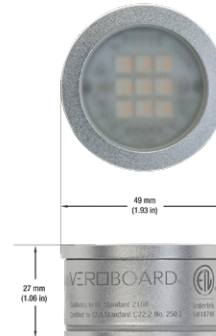

VBD-TR5-W (Frosted Glass)

Model No.	VBD-TR5-W-FG
Input Voltage	12V DC
Wattage	5W
Body Colour	Metallic Silver
Available Trim Color	Silver • White • Black • Gold
Diffuser Material	Frosted Glass
Fixture Material	Aluminum
Beam Angle	110°
Rendering Index	CRI>90
IP Rating	IP20 (Damp Location)
Dimensions	49mm x 28.5mm (1.93" x 1.12")

VBD-TR5-W (Clear Lens)

Model No.	VBD-TR5-W-L
Input Voltage	12V DC
Wattage	5W
Body Colour	Metallic Silver
Available Trim Color	Silver • White • Black • Gold
Diffuser Material	Clear Lens
Fixture Material	Aluminum
Beam Angle	35°
Rendering Index	CRI>90
IP Rating	IP20 (Damp Location)
Dimensions	49mm x 28.5mm (1.93" x 1.12")

Available Colour Temperatures

Beam Details

Beam Angle

ORDERING GUIDE

Example part number: **VBD-TR5-W-L-24K-S**

NOTES:

L = Clear Lens
 S = Silver
 G = Gold
 B = Black
 W = White

VBD-TR4-RGBW (Frosted Glass)

Model No.	VBD-TR4-RGBW-FG
Input Voltage	12V DC
Wattage	4W
Color Temperature	RGBW
Body Colour	Metallic Silver
Available Trim Color	Silver • White • Black • Gold
Diffuser Material	Frosted Glass
Fixture Material	Aluminum
Beam Angle	110°
Rendering Index	CRI>80
IP Rating	IP20 (Damp Location)
Dimensions	49mm x 28.5mm (1.93" x 1.12")