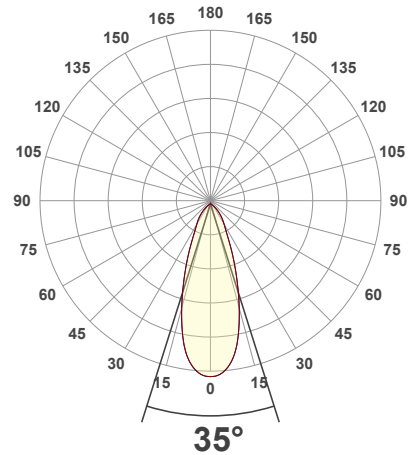

Name: _____

Company: _____

Phone: _____

Email: _____

VBD-MTR-67T Light Fixture 3" Round Recessed Downlight

SPECIFICATIONS

Model No.	VBD-MTR-67T
Trim Color	White
Trim Material	Aluminum
Trim Shape	Round
Compatible Light Engines	VBD-TR5-W (2400K • 2700K • 3000K • 3500K • 4000K • 5000K) VBD-TR4-RGBW
Outer Diameter	85.04mm (3.34")
Cut Size	72.24mm (3")
Depth	23.7mm (0.93")

Beam Details

Available Colour Temperatures

ORDERING GUIDE

Example part number: **VBD-TR5-W-FG-24K-S**

MODEL	SERIES	DIFFUSER	COLOUR	TRIM COLOUR
VBD	TR5-W	FG	24K	X
			35K	S B
			27K	G W
			30K	
			50K	

NOTES:
 FG = Frosted Glass
 S = Silver
 G = Gold
 B = Black
 W = White

VBD-TR5-W (Clear Lens)

Model No.	VBD-TR5-W-L
Input Voltage	12V DC
Wattage	5W
Body Colour	Metallic Silver
Available Trim Color	Silver • White • Black • Gold
Diffuser Material	Clear Lens
Fixture Material	Aluminum
Beam Angle	35°
Rendering Index	CRI>90
IP Rating	IP20 (Damp Location)
Dimensions	49mm x 28.5mm (1.93" x 1.12")

Available Colour Temperatures

Beam Details

Beam Angle

ORDERING GUIDE

Example part number: **VBD-TR5-W-L-24K-S**

NOTES:

L = Clear Lens
 S = Silver
 G = Gold
 B = Black
 W = White

VBD-TR4-RGBW (Frosted Glass)