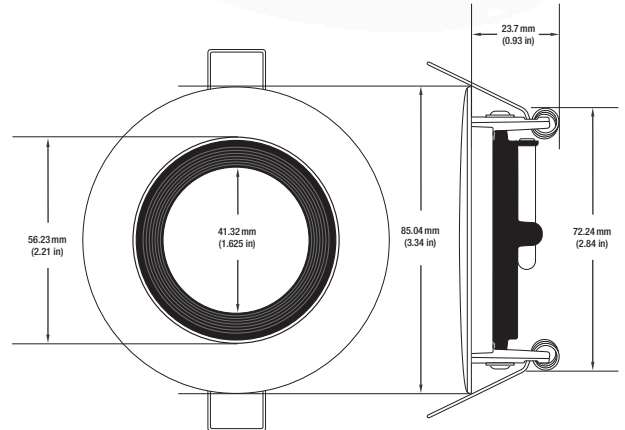

Name: _____

Company: _____

Phone: _____

Email: _____

VBD-MTR-67T Light Fixture 3" Round Recessed Downlight

SPECIFICATIONS

Model No.	VBD-MTR-67T
Trim Color	White
Trim Material	Aluminum
Trim Shape	Round
Compatible Light Engines	VBD-TR5-W (2400K • 2700K • 3000K • 3500K • 4000K • 5000K) VBD-TR4-RGBW
Outer Diameter	85.04mm (3.34")
Cut Size	72.24mm (3")
Depth	23.7mm (0.93")

VBD-TR5-W (Frosted Glass)

Model No.	VBD-TR5-W-FG
Input Voltage	12V DC
Wattage	5W
Body Colour	Metallic Silver
Available Trim Color	Silver • White • Black • Gold
Diffuser Material	Frosted Glass
Fixture Material	Aluminum
Beam Angle	110°
Rendering Index	CRI>90
IP Rating	IP20 (Damp Location)
Dimensions	49mm x 28.5mm (1.93" x 1.12")

VBD-TR5-W (Clear Lens)

Model No.	VBD-TR5-W-L
Input Voltage	12V DC
Wattage	5W
Body Colour	Metallic Silver
Available Trim Color	Silver • White • Black • Gold
Diffuser Material	Clear Lens
Fixture Material	Aluminum
Beam Angle	35°
Rendering Index	CRI>90
IP Rating	IP20 (Damp Location)
Dimensions	49mm x 28.5mm (1.93" x 1.12")

Model No.	VBD-TR4-RGBW-FG
Input Voltage	12V DC
Wattage	4W
Color Temperature	RGBW
Body Colour	Metallic Silver
Available Trim Color	Silver • White • Black • Gold
Diffuser Material	Frosted Glass
Fixture Material	Aluminum
Beam Angle	110°
Rendering Index	CRI>80
IP Rating	IP20 (Damp Location)
Dimensions	49mm x 28.5mm (1.93" x 1.12")