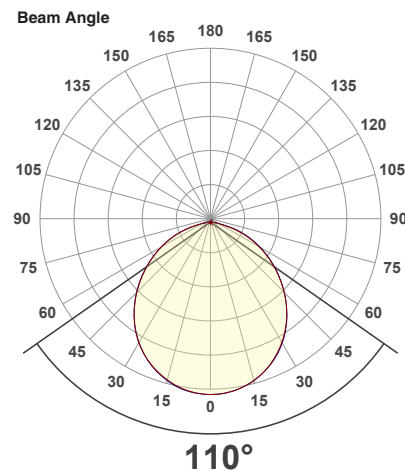

Name: _____

Company: _____

Phone: _____

Email: _____

VBD-MTR-67T Light Fixture 3" Round Recessed Downlight

SPECIFICATIONS

Model No.	VBD-MTR-67T
Trim Color	White
Trim Material	Aluminum
Trim Shape	Round
Compatible Light Engines	VBD-TR5-W (2400K • 2700K • 3000K • 3500K • 4000K • 5000K) VBD-TR4-RGBW
Outer Diameter	85.04mm (3.34")
Cut Size	72.24mm (3")
Depth	23.7mm (0.93")

VBD-TR5-W (Frosted Glass)

Model No.	VBD-TR5-W-FG
Input Voltage	12V DC
Wattage	5W
Body Colour	Metallic Silver
Available Trim Color	Silver • White • Black • Gold
Diffuser Material	Frosted Glass
Fixture Material	Aluminum
Beam Angle	110°
Rendering Index	CRI>90
IP Rating	IP20 (Damp Location)
Dimensions	49mm x 28.5mm (1.93" x 1.12")

Beam Details

Available Colour Temperatures

ORDERING GUIDE

Example part number: **VBD-TR5-W-FG-24K-S**

MODEL	SERIES	DIFFUSER	COLOUR	TRIM COLOUR
VBD	TR5-W	FG	24K	X
			35K	S B
			27K	G W
			30K	
			50K	

NOTES:
 FG = Frosted Glass
 S = Silver
 G = Gold
 B = Black
 W = White

VBD-TR5-W (Clear Lens)

Model No.	VBD-TR5-W-L
Input Voltage	12V DC
Wattage	5W
Body Colour	Metallic Silver
Available Trim Color	Silver • White • Black • Gold
Diffuser Material	Clear Lens
Fixture Material	Aluminum
Beam Angle	35°
Rendering Index	CRI>90
IP Rating	IP20 (Damp Location)
Dimensions	49mm x 28.5mm (1.93" x 1.12")