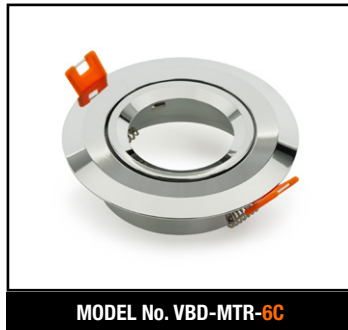

MODEL No. VBD-MTR-8W

MODEL No. VBD-MTR-6C