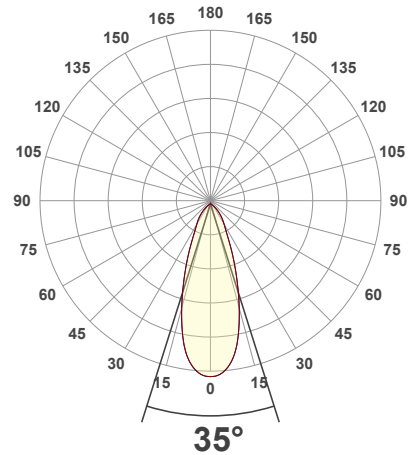

Name: _____

Company: _____

Phone: _____

Email: _____

VBD-MTR-13W Light Fixture 2.5" Round Recessed Downlight

SPECIFICATIONS

Model No.	VBD-MTR-13W
Trim Color	White
Trim Material	Aluminum
Trim Shape	Round
Compatible Light Engines	VBD-TR5-W (2400K • 2700K • 3000K • 3500K • 4000K • 5000K) VBD-TR4-RGBW
Outer Diameter	94mm (3.7")
Cut Size	64.16mm (2.5")
Depth	23.30mm (0.91")

Beam Details

Available Colour Temperatures

ORDERING GUIDE

Example part number: **VBD-TR5-W-FG-24K-S**

MODEL	SERIES	DIFFUSER	COLOUR	TRIM COLOUR
VBD	TR5-W	FG	24K 35K 27K 40K 30K 50K	S B G W

NOTES:
 FG = Frosted Glass
 S = Silver
 G = Gold
 B = Black
 W = White

VBD-TR5-W (Clear Lens)

Model No.	VBD-TR5-W-L
Input Voltage	12V DC
Wattage	5W
Body Colour	Metallic Silver
Available Trim Color	Silver • White • Black • Gold
Diffuser Material	Clear Lens
Fixture Material	Aluminum
Beam Angle	35°
Rendering Index	CRI>90
IP Rating	IP20 (Damp Location)
Dimensions	49mm x 28.5mm (1.93" x 1.12")

Available Colour Temperatures

Beam Details

Beam Angle

ORDERING GUIDE

Example part number: **VBD-TR5-W-L-24K-S**

NOTES:

L = Clear Lens
S = Silver
G = Gold
B = Black
W = White

VBD-TR4-RGBW (Frosted Glass)