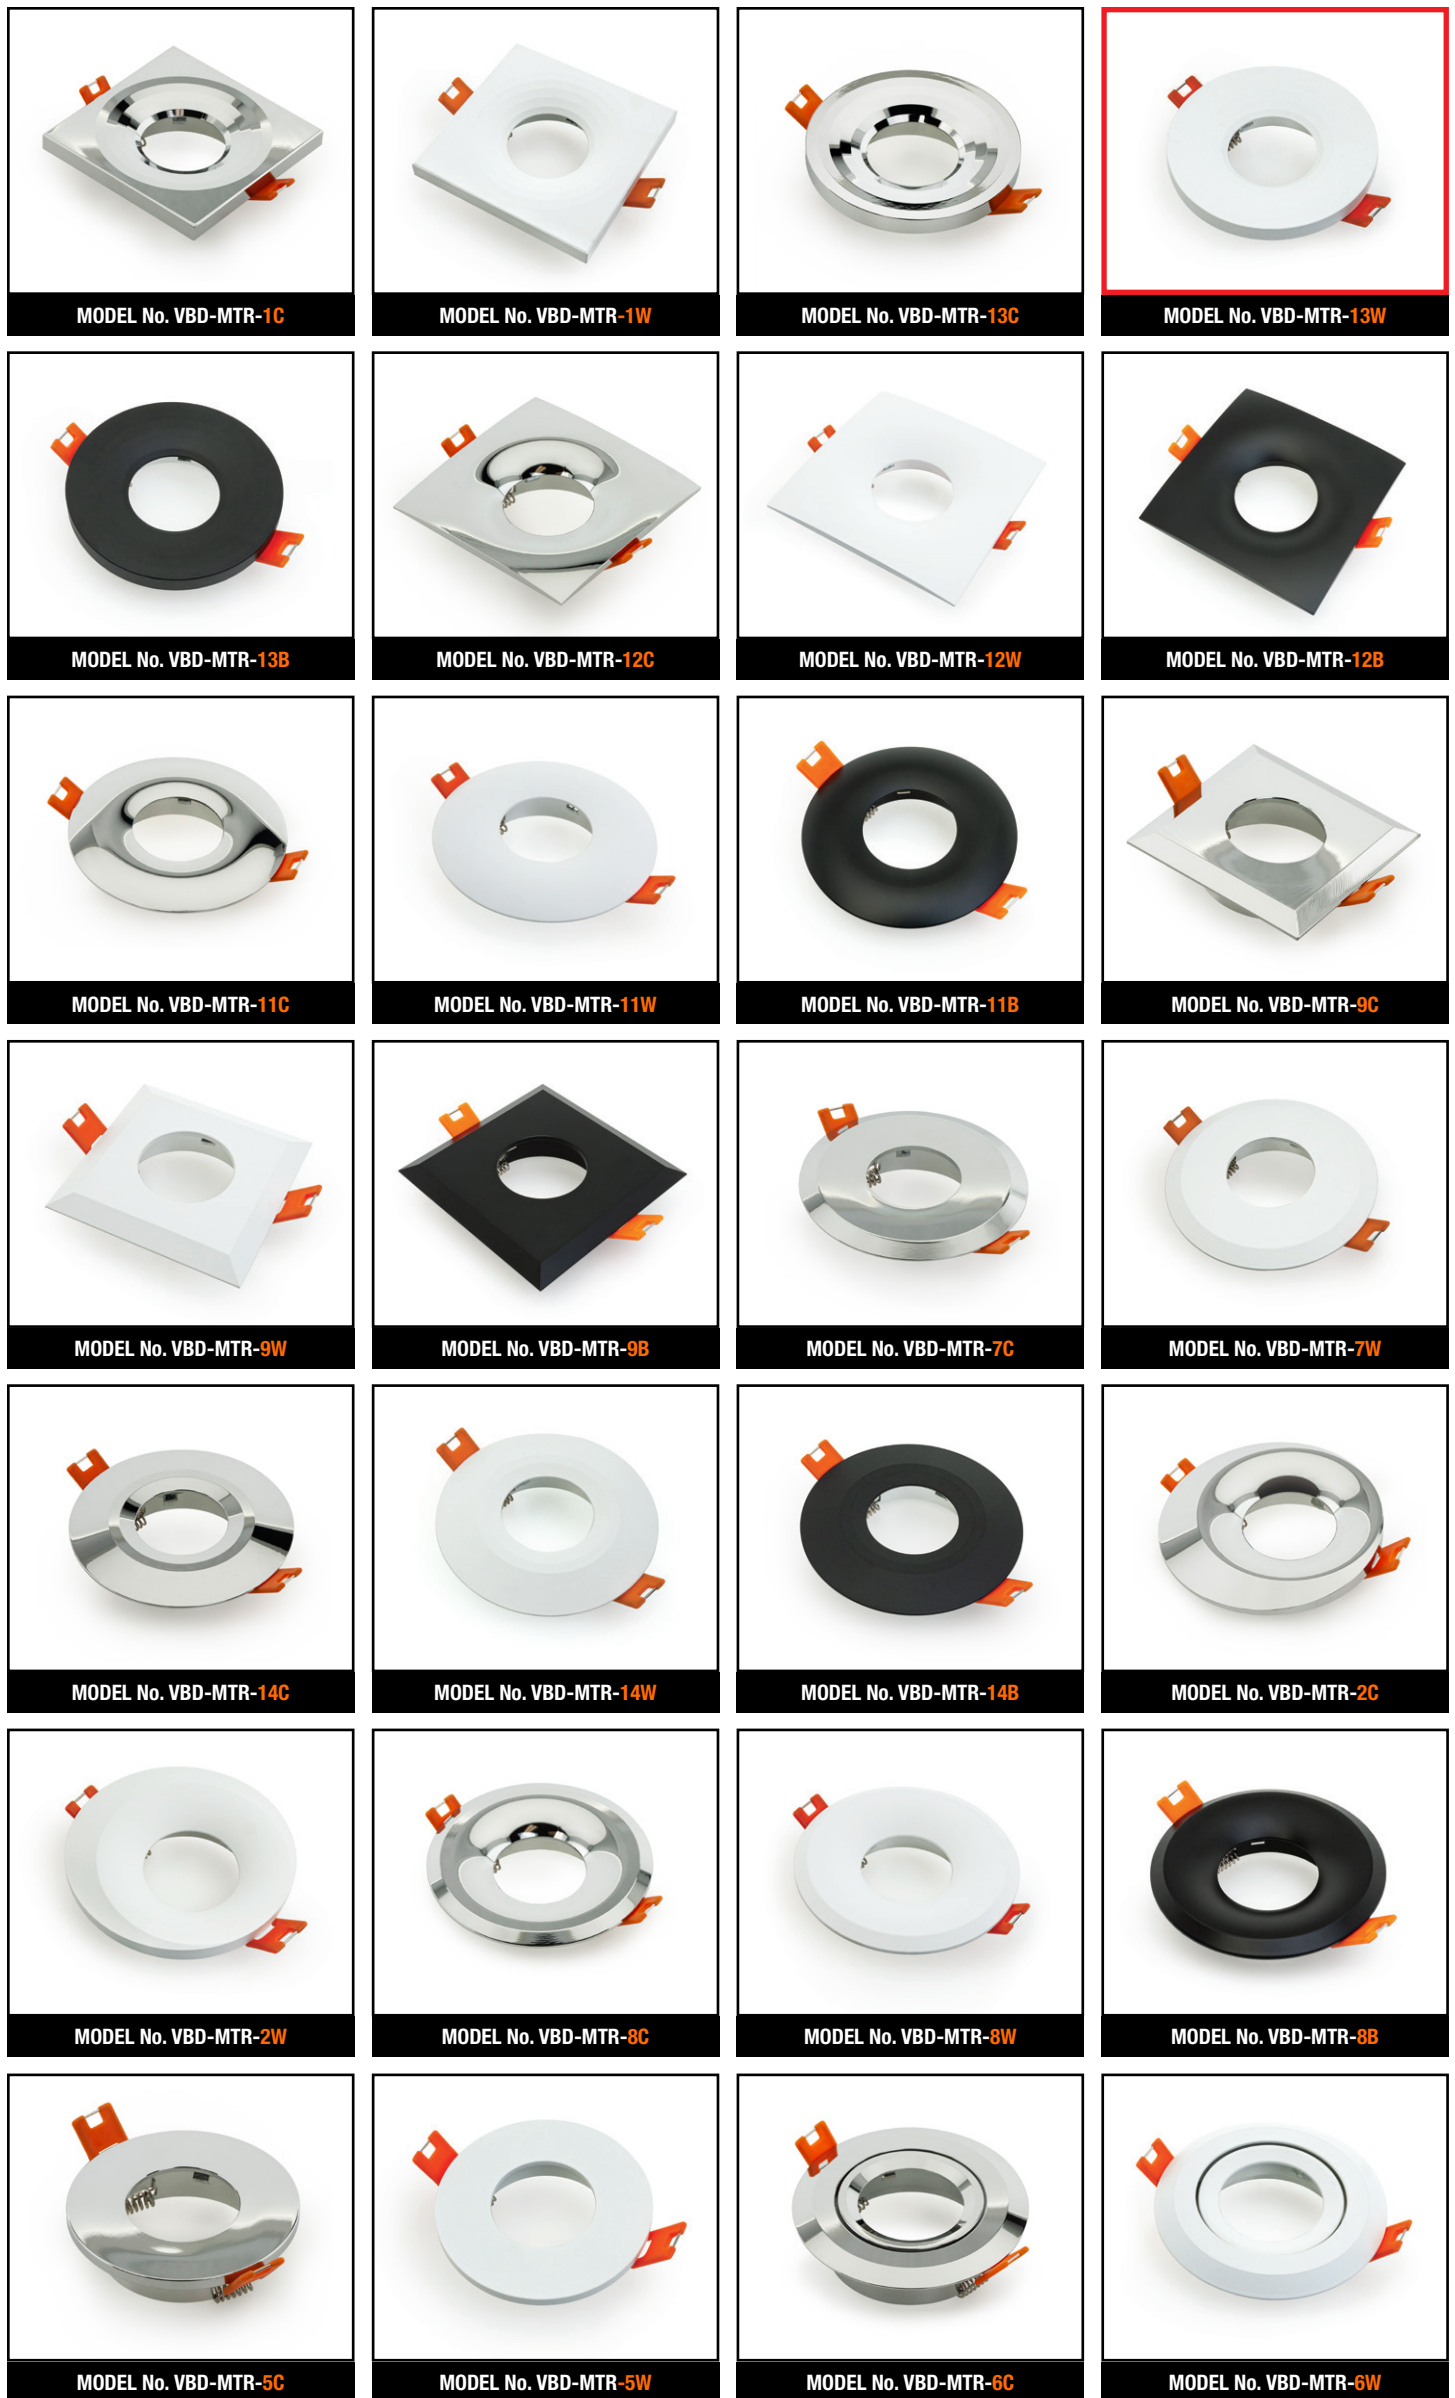

Name: _____

Company: _____

Phone: _____

Email: _____

VBD-MTR-13W Light Fixture 2.5" Round Recessed Downlight

SPECIFICATIONS

Model No.	VBD-MTR-13W
Trim Color	White
Trim Material	Aluminum
Trim Shape	Round
Compatible Light Engines	VBD-TR5-W (2400K • 2700K • 3000K • 3500K • 4000K • 5000K) VBD-TR4-RGBW
Outer Diameter	94mm (3.7")
Cut Size	64.16mm (2.5")
Depth	23.30mm (0.91")

VBD-TR5-W (Frosted Glass)

Model No.	VBD-TR5-W-FG
Input Voltage	12V DC
Wattage	5W
Body Colour	Metallic Silver
Available Trim Color	Silver • White • Black • Gold
Diffuser Material	Frosted Glass
Fixture Material	Aluminum
Beam Angle	110°
Rendering Index	CRI>90
IP Rating	IP20 (Damp Location)
Dimensions	49mm x 28.5mm (1.93" x 1.12")

VBD-TR5-W (Clear Lens)

Model No.	VBD-TR5-W-L
Input Voltage	12V DC
Wattage	5W
Body Colour	Metallic Silver
Available Trim Color	Silver • White • Black • Gold
Diffuser Material	Clear Lens
Fixture Material	Aluminum
Beam Angle	35°
Rendering Index	CRI>90
IP Rating	IP20 (Damp Location)
Dimensions	49mm x 28.5mm (1.93" x 1.12")

Beam Details

Beam Angle

ORDERING GUIDE

Example part number: **VBD-TR4-RGBW-FG-S**

NOTES:

FG = Frosted Glass
S = Silver
G = Gold
B = Black
W = White

AVAILABLE TRIM MODELS

AVAILABLE TRIM MODELS