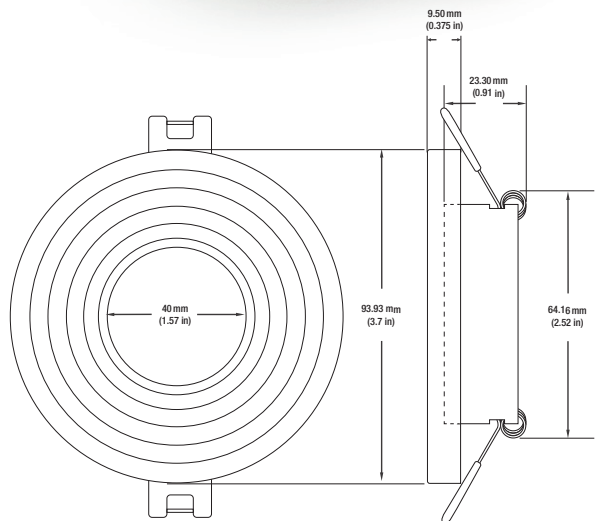

Name: _____

Company: _____

Phone: _____

Email: _____

VBD-MTR-13W Light Fixture 2.5" Round Recessed Downlight

SPECIFICATIONS

Model No.	VBD-MTR-13W
Trim Color	White
Trim Material	Aluminum
Trim Shape	Round
Compatible Light Engines	VBD-TR5-W (2400K • 2700K • 3000K • 3500K • 4000K • 5000K) VBD-TR4-RGBW
Outer Diameter	94mm (3.7")
Cut Size	64.16mm (2.5")
Depth	23.30mm (0.91")

VBD-TR5-W (Frosted Glass)

Model No.	VBD-TR5-W-FG
Input Voltage	12V DC
Wattage	5W
Body Colour	Metallic Silver
Available Trim Color	Silver • White • Black • Gold
Diffuser Material	Frosted Glass
Fixture Material	Aluminum
Beam Angle	110°
Rendering Index	CRI>90
IP Rating	IP20 (Damp Location)
Dimensions	49mm x 28.5mm (1.93" x 1.12")

VBD-TR5-W (Clear Lens)

Model No.	VBD-TR5-W-L
Input Voltage	12V DC
Wattage	5W
Body Colour	Metallic Silver
Available Trim Color	Silver • White • Black • Gold
Diffuser Material	Clear Lens
Fixture Material	Aluminum
Beam Angle	35°
Rendering Index	CRI>90
IP Rating	IP20 (Damp Location)
Dimensions	49mm x 28.5mm (1.93" x 1.12")