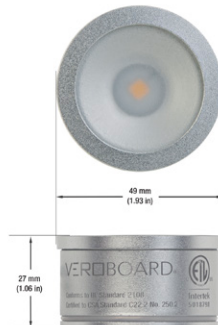

Name: _____

Company: _____

Phone: _____

Email: _____

VBD-MTR-13W Light Fixture 2.5" Round Recessed Downlight

SPECIFICATIONS

Model No.	VBD-MTR-13W
Trim Color	White
Trim Material	Aluminum
Trim Shape	Round
Compatible Light Engines	VBD-TR5-W (2400K • 2700K • 3000K • 3500K • 4000K • 5000K) VBD-TR4-RGBW
Outer Diameter	94mm (3.7")
Cut Size	64.16mm (2.5")
Depth	23.30mm (0.91")

VBD-TR5-W (Frosted Glass)

Model No.	VBD-TR5-W-FG
Input Voltage	12V DC
Wattage	5W
Body Colour	Metallic Silver
Available Trim Color	Silver • White • Black • Gold
Diffuser Material	Frosted Glass
Fixture Material	Aluminum
Beam Angle	110°
Rendering Index	CRI>90
IP Rating	IP20 (Damp Location)
Dimensions	49mm x 28.5mm (1.93" x 1.12")

VBD-TR5-W (Clear Lens)

Model No.	VBD-TR5-W-L
Input Voltage	12V DC
Wattage	5W
Body Colour	Metallic Silver
Available Trim Color	Silver • White • Black • Gold
Diffuser Material	Clear Lens
Fixture Material	Aluminum
Beam Angle	35°
Rendering Index	CRI>90
IP Rating	IP20 (Damp Location)
Dimensions	49mm x 28.5mm (1.93" x 1.12")

Model No.	VBD-TR4-RGBW-FG
Input Voltage	12V DC
Wattage	4W
Color Temperature	RGBW
Body Colour	Metallic Silver
Available Trim Color	Silver • White • Black • Gold
Diffuser Material	Frosted Glass
Fixture Material	Aluminum
Beam Angle	110°
Rendering Index	CRI>80
IP Rating	IP20 (Damp Location)
Dimensions	49mm x 28.5mm (1.93" x 1.12")