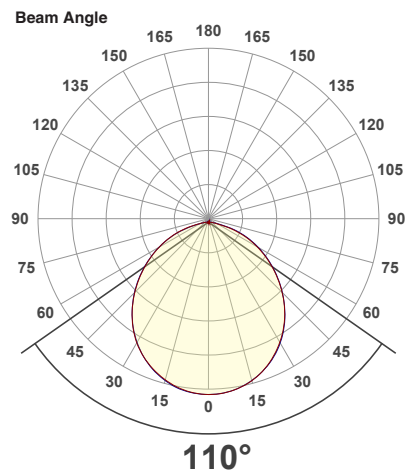

Name: _____

Company: _____

Phone: _____

Email: _____

VBD-MTR-13W Light Fixture 2.5" Round Recessed Downlight

SPECIFICATIONS

Model No.	VBD-MTR-13W
Trim Color	White
Trim Material	Aluminum
Trim Shape	Round
Compatible Light Engines	VBD-TR5-W (2400K • 2700K • 3000K • 3500K • 4000K • 5000K) VBD-TR4-RGBW
Outer Diameter	94mm (3.7")
Cut Size	64.16mm (2.5")
Depth	23.30mm (0.91")

VBD-TR5-W (Frosted Glass)

Model No.	VBD-TR5-W-FG
Input Voltage	12V DC
Wattage	5W
Body Colour	Metallic Silver
Available Trim Color	Silver • White • Black • Gold
Diffuser Material	Frosted Glass
Fixture Material	Aluminum
Beam Angle	110°
Rendering Index	CRI>90
IP Rating	IP20 (Damp Location)
Dimensions	49mm x 28.5mm (1.93" x 1.12")

Beam Details

Available Colour Temperatures

ORDERING GUIDE

Example part number: **VBD-TR5-W-FG-24K-S**

MODEL	SERIES	DIFFUSER	COLOUR	TRIM COLOUR
VBD	TR5-W	FG	24K 35K 27K 40K 30K 50K	S B G W

NOTES:
 FG = Frosted Glass
 S = Silver
 G = Gold
 B = Black
 W = White

Available Colour Temperatures

Beam Details

Beam Angle

ORDERING GUIDE

Example part number: **VBD-TR5-W-L-24K-S**

NOTES:

L = Clear Lens
S = Silver
G = Gold
B = Black
W = White

VBD-TR4-RGBW (Frosted Glass)