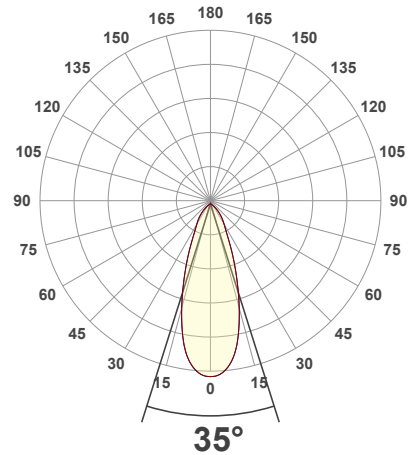

Available Colour Temperatures

Beam Details

ORDERING GUIDE

Example part number: **VBD-TR5-W-FG-24K-S**

MODEL: VBD - SERIES: TR5-W - DIFFUSER: FG - COLOUR: 24K - TRIM COLOUR: S

COLOUR options: 24K, 35K, 27K, 40K, 30K, 50K

TRIM COLOUR options: S (Silver), B (Black), G (Gold), W (White)

NOTES:
 FG = Frosted Glass
 S = Silver
 G = Gold
 B = Black
 W = White

VBD-TR5-W (Clear Lens)

Model No.	VBD-TR5-W-L
Input Voltage	12V DC
Wattage	5W
Body Colour	Metallic Silver
Available Trim Color	Silver • White • Black • Gold
Diffuser Material	Clear Lens
Fixture Material	Aluminum
Beam Angle	35°
Rendering Index	CRI>90
IP Rating	IP20 (Damp Location)
Dimensions	49mm x 28.5mm (1.93" x 1.12")

Available Colour Temperatures

Beam Details

Beam Angle

ORDERING GUIDE

Example part number: **VBD-TR5-W-L-24K-S**

NOTES:

L = Clear Lens
 S = Silver
 G = Gold
 B = Black
 W = White

VBD-TR4-RGBW (Frosted Glass)