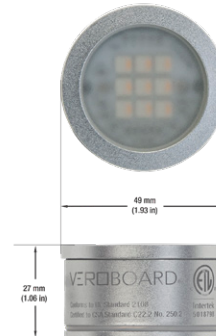

VBD-TR5-W (Frosted Glass)

Model No.	VBD-TR5-W-FG
Input Voltage	12V DC
Wattage	5W
Body Colour	Metallic Silver
Available Trim Color	Silver • White • Black • Gold
Diffuser Material	Frosted Glass
Fixture Material	Aluminum
Beam Angle	110°
Rendering Index	CRI>90
IP Rating	IP20 (Damp Location)
Dimensions	49mm x 28.5mm (1.93" x 1.12")

TRIM COLOUR options: S (Silver), B (Black), G (Gold), W (White)

NOTES:
 FG = Frosted Glass
 S = Silver
 G = Gold
 B = Black
 W = White

VBD-TR5-W (Clear Lens)

Model No.	VBD-TR5-W-L
Input Voltage	12V DC
Wattage	5W
Body Colour	Metallic Silver
Available Trim Color	Silver • White • Black • Gold
Diffuser Material	Clear Lens
Fixture Material	Aluminum
Beam Angle	35°
Rendering Index	CRI>90
IP Rating	IP20 (Damp Location)
Dimensions	49mm x 28.5mm (1.93" x 1.12")

Available Colour Temperatures

Beam Details

Beam Angle

ORDERING GUIDE

Example part number: **VBD-TR5-W-L-24K-S**

NOTES:

L = Clear Lens
 S = Silver
 G = Gold
 B = Black
 W = White

VBD-TR4-RGBW (Frosted Glass)

Model No.	VBD-TR4-RGBW-FG
Input Voltage	12V DC
Wattage	4W
Color Temperature	RGBW
Body Colour	Metallic Silver
Available Trim Color	Silver • White • Black • Gold
Diffuser Material	Frosted Glass
Fixture Material	Aluminum
Beam Angle	110°
Rendering Index	CRI>80
IP Rating	IP20 (Damp Location)
Dimensions	49mm x 28.5mm (1.93" x 1.12")