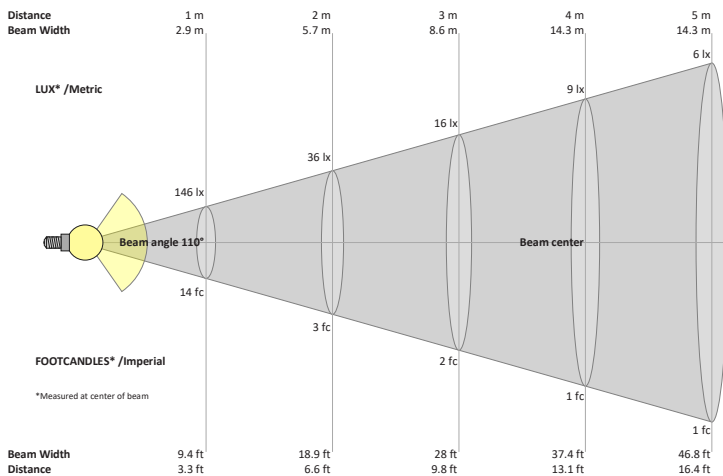

Name: _____

Company: _____

Phone: _____

Email: _____

VBD-MTR-13B Light Fixture 2.5" Round Recessed Downlight

SPECIFICATIONS

Model No.	VBD-MTR-13B
Trim Color	Black
Trim Material	Aluminum
Trim Shape	Round
Compatible Light Engines	VBD-TR5-W (2400K • 2700K • 3000K • 3500K • 4000K • 5000K) VBD-TR4-RGBW
Outer Diameter	93.93mm (3.7")
Cut Size	64.1mm (2.5")
Depth	23.3mm (0.9")

VBD-TR5-W (Frosted Glass)

Model No.	VBD-TR5-W-FG
Input Voltage	12V DC
Wattage	5W
Body Colour	Metallic Silver
Available Trim Color	Silver • White • Black • Gold
Diffuser Material	Frosted Glass
Fixture Material	Aluminum
Beam Angle	110°
Rendering Index	CRI>90
IP Rating	IP20 (Damp Location)
Dimensions	49mm x 28.5mm (1.93" x 1.12")

Available Colour Temperatures

Beam Details

ORDERING GUIDE

Example part number: **VBD-TR5-W-FG-24K-S**

MODEL: VBD - SERIES: TR5-W - DIFFUSER: FG - COLOUR: 24K - TRIM COLOUR: S

COLOUR options: 24K, 35K, 27K, 40K, 30K, 50K

TRIM COLOUR options: S (Silver), B (Black), G (Gold), W (White)

NOTES:
 FG = Frosted Glass
 S = Silver
 G = Gold
 B = Black
 W = White

VBD-TR5-W (Clear Lens)

Model No.	VBD-TR5-W-L
Input Voltage	12V DC
Wattage	5W
Body Colour	Metallic Silver
Available Trim Color	Silver • White • Black • Gold
Diffuser Material	Clear Lens
Fixture Material	Aluminum
Beam Angle	35°
Rendering Index	CRI>90
IP Rating	IP20 (Damp Location)
Dimensions	49mm x 28.5mm (1.93" x 1.12")