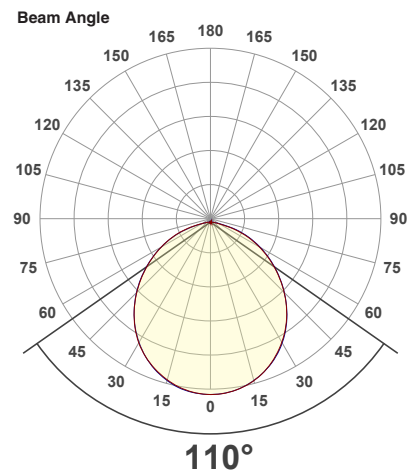

Name: _____

Company: _____

Phone: _____

Email: _____

VBD-MTR-13B Light Fixture 2.5" Round Recessed Downlight

SPECIFICATIONS

Model No.	VBD-MTR-13B
Trim Color	Black
Trim Material	Aluminum
Trim Shape	Round
Compatible Light Engines	VBD-TR5-W (2400K • 2700K • 3000K • 3500K • 4000K • 5000K) VBD-TR4-RGBW
Outer Diameter	93.93mm (3.7")
Cut Size	64.1mm (2.5")
Depth	23.3mm (0.9")

VBD-TR5-W (Frosted Glass)

Model No.	VBD-TR5-W-FG
Input Voltage	12V DC
Wattage	5W
Body Colour	Metallic Silver
Available Trim Color	Silver • White • Black • Gold
Diffuser Material	Frosted Glass
Fixture Material	Aluminum
Beam Angle	110°
Rendering Index	CRI>90
IP Rating	IP20 (Damp Location)
Dimensions	49mm x 28.5mm (1.93" x 1.12")

Available Colour Temperatures

Beam Details

ORDERING GUIDE

Example part number: **VBD-TR5-W-FG-24K-S**

MODEL: VBD - SERIES: TR5-W - DIFFUSER: FG - COLOUR: 24K - TRIM COLOUR: S

COLOUR options: 24K, 35K, 27K, 40K, 30K, 50K

Available Colour Temperatures

Beam Details

Beam Angle

ORDERING GUIDE

Example part number: **VBD-TR5-W-L-24K-S**

NOTES:

L = Clear Lens
 S = Silver
 G = Gold
 B = Black
 W = White

VBD-TR4-RGBW (Frosted Glass)