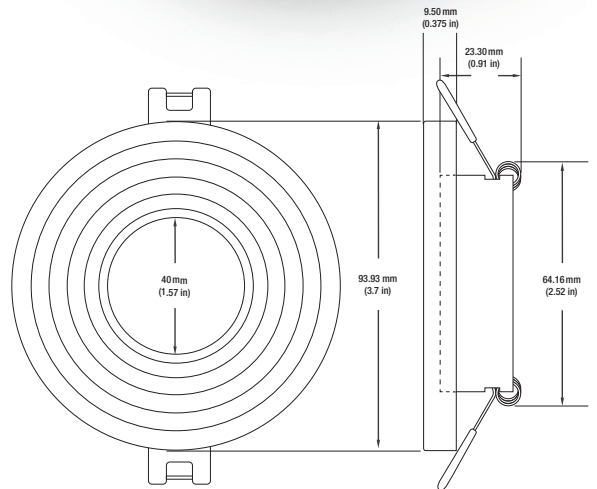

Name: _____

Company: _____

Phone: _____

Email: _____

VBD-MTR-13B Light Fixture 2.5" Round Recessed Downlight

SPECIFICATIONS

Model No.	VBD-MTR-13B
Trim Color	Black
Trim Material	Aluminum
Trim Shape	Round
Compatible Light Engines	VBD-TR5-W (2400K • 2700K • 3000K • 3500K • 4000K • 5000K) VBD-TR4-RGBW
Outer Diameter	93.93mm (3.7")
Cut Size	64.1mm (2.5")
Depth	23.3mm (0.9")

VBD-TR5-W (Frosted Glass)

Model No.	VBD-TR5-W-FG
Input Voltage	12V DC
Wattage	5W
Body Colour	Metallic Silver
Available Trim Color	Silver • White • Black • Gold
Diffuser Material	Frosted Glass
Fixture Material	Aluminum
Beam Angle	110°
Rendering Index	CRI>90
IP Rating	IP20 (Damp Location)
Dimensions	49mm x 28.5mm (1.93" x 1.12")

TRIM COLOUR options: S (Silver), B (Black), G (Gold), W (White)

NOTES:
 FG = Frosted Glass
 S = Silver
 G = Gold
 B = Black
 W = White

VBD-TR5-W (Clear Lens)

Model No.	VBD-TR5-W-L
Input Voltage	12V DC
Wattage	5W
Body Colour	Metallic Silver
Available Trim Color	Silver • White • Black • Gold
Diffuser Material	Clear Lens
Fixture Material	Aluminum
Beam Angle	35°
Rendering Index	CRI>90
IP Rating	IP20 (Damp Location)
Dimensions	49mm x 28.5mm (1.93" x 1.12")

Model No.	VBD-TR4-RGBW-FG
Input Voltage	12V DC
Wattage	4W
Color Temperature	RGBW
Body Colour	Metallic Silver
Available Trim Color	Silver • White • Black • Gold
Diffuser Material	Frosted Glass
Fixture Material	Aluminum
Beam Angle	110°
Rendering Index	CRI>80
IP Rating	IP20 (Damp Location)
Dimensions	49mm x 28.5mm (1.93" x 1.12")