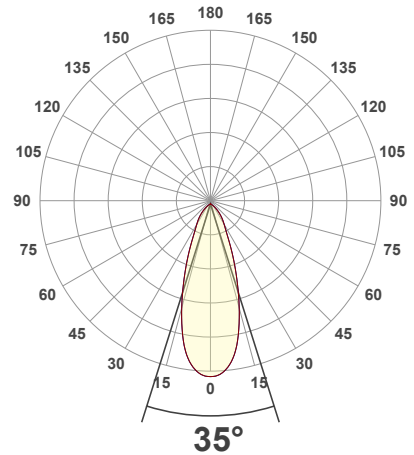

Name: _____

Company: _____

Phone: _____

Email: _____

VBD-MTR-12W Light Fixture 2.5" Square Recessed Downlight

SPECIFICATIONS

Model No.	VBD-MTR-12W
Trim Color	White
Trim Material	Aluminum
Trim Shape	Square
Compatible Light Engines	VBD-TR5-W (2400K • 2700K • 3000K • 3500K • 4000K • 5000K) VBD-TR4-RGBW
Dimensions	98mm x 98mm (3.86" x 3.86")
Cut Size	65mm (2.5")
Depth	24mm (0.94")

Beam Details

Available Colour Temperatures

ORDERING GUIDE

Example part number: **VBD-TR5-W-FG-24K-S**

MODEL	SERIES	DIFFUSER	COLOUR	TRIM COLOUR
VBD	TR5-W	FG	XXX	X
			24K 35K 27K 40K 30K 50K	S B G W

NOTES:
 FG = Frosted Glass
 S = Silver
 G = Gold
 B = Black
 W = White

VBD-TR5-W (Clear Lens)

Model No.	VBD-TR5-W-L
Input Voltage	12V DC
Wattage	5W
Body Colour	Metallic Silver
Available Trim Color	Silver • White • Black • Gold
Diffuser Material	Clear Lens
Fixture Material	Aluminum
Beam Angle	35°
Rendering Index	CRI>90
IP Rating	IP20 (Damp Location)
Dimensions	49mm x 28.5mm (1.93" x 1.12")

Available Colour Temperatures

Beam Details

Beam Angle

ORDERING GUIDE

Example part number: **VBD-TR5-W-L-24K-S**

NOTES:

L = Clear Lens
S = Silver
G = Gold
B = Black
W = White

VBD-TR4-RGBW (Frosted Glass)