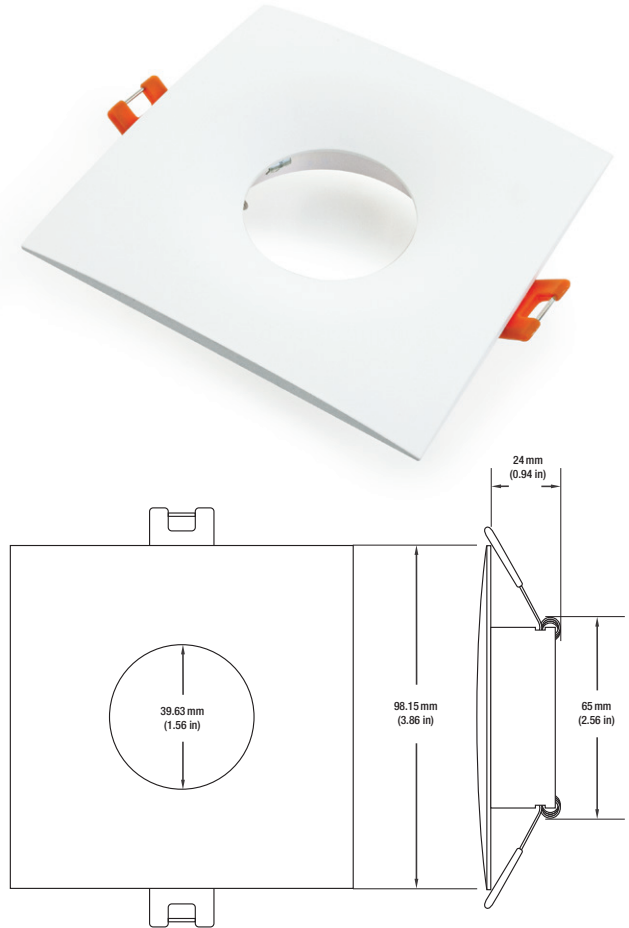

Name: _____

Company: _____

Phone: _____

Email: _____

VBD-MTR-12W Light Fixture 2.5" Square Recessed Downlight

SPECIFICATIONS

Model No.	VBD-MTR-12W
Trim Color	White
Trim Material	Aluminum
Trim Shape	Square
Compatible Light Engines	VBD-TR5-W (2400K • 2700K • 3000K • 3500K • 4000K • 5000K) VBD-TR4-RGBW
Dimensions	98mm x 98mm (3.86" x 3.86")
Cut Size	65mm (2.5")
Depth	24mm (0.94")

VBD-TR5-W (Frosted Glass)

Model No.	VBD-TR5-W-FG
Input Voltage	12V DC
Wattage	5W
Body Colour	Metallic Silver
Available Trim Color	Silver • White • Black • Gold
Diffuser Material	Frosted Glass
Fixture Material	Aluminum
Beam Angle	110°
Rendering Index	CRI>90
IP Rating	IP20 (Damp Location)
Dimensions	49mm x 28.5mm (1.93" x 1.12")

VBD-TR5-W (Clear Lens)

Model No.	VBD-TR5-W-L
Input Voltage	12V DC
Wattage	5W
Body Colour	Metallic Silver
Available Trim Color	Silver • White • Black • Gold
Diffuser Material	Clear Lens
Fixture Material	Aluminum
Beam Angle	35°
Rendering Index	CRI>90
IP Rating	IP20 (Damp Location)
Dimensions	49mm x 28.5mm (1.93" x 1.12")

Model No.	VBD-TR4-RGBW-FG
Input Voltage	12V DC
Wattage	4W
Color Temperature	RGBW
Body Colour	Metallic Silver
Available Trim Color	Silver • White • Black • Gold
Diffuser Material	Frosted Glass
Fixture Material	Aluminum
Beam Angle	110°
Rendering Index	CRI>80
IP Rating	IP20 (Damp Location)
Dimensions	49mm x 28.5mm (1.93" x 1.12")