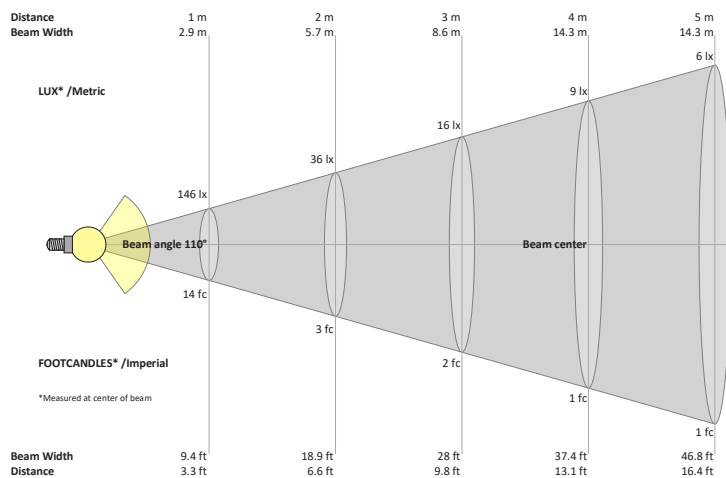

Name: _____

Company: _____

Phone: _____

Email: _____

VBD-MTR-12W Light Fixture 2.5" Square Recessed Downlight

SPECIFICATIONS

Model No.	VBD-MTR-12W
Trim Color	White
Trim Material	Aluminum
Trim Shape	Square
Compatible Light Engines	VBD-TR5-W (2400K • 2700K • 3000K • 3500K • 4000K • 5000K) VBD-TR4-RGBW
Dimensions	98mm x 98mm (3.86" x 3.86")
Cut Size	65mm (2.5")
Depth	24mm (0.94")

VBD-TR5-W (Frosted Glass)

Model No.	VBD-TR5-W-FG
Input Voltage	12V DC
Wattage	5W
Body Colour	Metallic Silver
Available Trim Color	Silver • White • Black • Gold
Diffuser Material	Frosted Glass
Fixture Material	Aluminum
Beam Angle	110°
Rendering Index	CRI>90
IP Rating	IP20 (Damp Location)
Dimensions	49mm x 28.5mm (1.93" x 1.12")

Beam Details

Available Colour Temperatures

ORDERING GUIDE

Example part number: **VBD-TR5-W-FG-24K-S**

MODEL	SERIES	DIFFUSER	COLOUR	TRIM COLOUR
VBD	TR5-W	FG	XXX	X
			24K 35K 27K 40K 30K 50K	S B G W

NOTES:
 FG = Frosted Glass
 S = Silver
 G = Gold
 B = Black
 W = White

VBD-TR5-W (Clear Lens)

Model No.	VBD-TR5-W-L
Input Voltage	12V DC
Wattage	5W
Body Colour	Metallic Silver
Available Trim Color	Silver • White • Black • Gold
Diffuser Material	Clear Lens
Fixture Material	Aluminum
Beam Angle	35°
Rendering Index	CRI>90
IP Rating	IP20 (Damp Location)
Dimensions	49mm x 28.5mm (1.93" x 1.12")