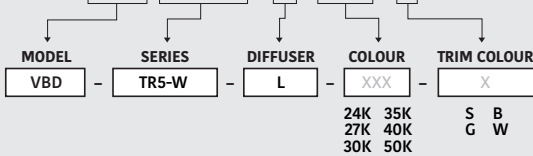

VBD-TR5-W (Clear Lens)

Model No.	VBD-TR5-W-L
Input Voltage	12V DC
Wattage	5W
Body Colour	Metallic Silver
Available Trim Color	Silver • White • Black • Gold
Diffuser Material	Clear Lens
Fixture Material	Aluminum
Beam Angle	35°
Rendering Index	CRI>90
IP Rating	IP20 (Damp Location)
Dimensions	49mm x 28.5mm (1.93" x 1.12")

Available Colour Temperatures

Beam Details

Beam Angle

ORDERING GUIDE

Example part number: **VBD-TR5-W-L-24K-S**

NOTES:

L = Clear Lens
S = Silver
G = Gold
B = Black
W = White

VBD-TR4-RGBW (Frosted Glass)

Model No.	VBD-TR4-RGBW-FG
Input Voltage	12V DC
Wattage	4W
Color Temperature	RGBW
Body Colour	Metallic Silver
Available Trim Color	Silver • White • Black • Gold
Diffuser Material	Frosted Glass
Fixture Material	Aluminum
Beam Angle	110°
Rendering Index	CRI>80
IP Rating	IP20 (Damp Location)
Dimensions	49mm x 28.5mm (1.93" x 1.12")