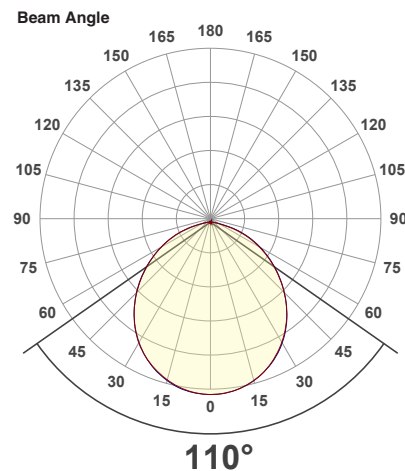

Name: _____

Company: _____

Phone: _____

Email: _____

VBD-MTR-12W Light Fixture 2.5" Square Recessed Downlight

SPECIFICATIONS

Model No.	VBD-MTR-12W
Trim Color	White
Trim Material	Aluminum
Trim Shape	Square
Compatible Light Engines	VBD-TR5-W (2400K • 2700K • 3000K • 3500K • 4000K • 5000K) VBD-TR4-RGBW
Dimensions	98mm x 98mm (3.86" x 3.86")
Cut Size	65mm (2.5")
Depth	24mm (0.94")

VBD-TR5-W (Frosted Glass)

Model No.	VBD-TR5-W-FG
Input Voltage	12V DC
Wattage	5W
Body Colour	Metallic Silver
Available Trim Color	Silver • White • Black • Gold
Diffuser Material	Frosted Glass
Fixture Material	Aluminum
Beam Angle	110°
Rendering Index	CRI>90
IP Rating	IP20 (Damp Location)
Dimensions	49mm x 28.5mm (1.93" x 1.12")

Beam Details

Available Colour Temperatures

ORDERING GUIDE

Example part number: **VBD-TR5-W-FG-24K-S**

MODEL	SERIES	DIFFUSER	COLOUR	TRIM COLOUR
VBD	TR5-W	FG	XXX	X
			24K 35K 27K 40K 30K 50K	S B G W

NOTES:
 FG = Frosted Glass
 S = Silver
 G = Gold
 B = Black
 W = White

Available Colour Temperatures

Beam Details

Beam Angle

ORDERING GUIDE

Example part number: **VBD-TR5-W-L-24K-S**

NOTES:

L = Clear Lens
S = Silver
G = Gold
B = Black
W = White

VBD-TR4-RGBW (Frosted Glass)