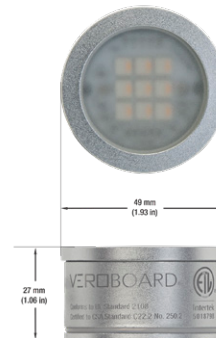

VBD-TR5-W (Frosted Glass)

Model No.	VBD-TR5-W-FG
Input Voltage	12V DC
Wattage	5W
Body Colour	Metallic Silver
Available Trim Color	Silver • White • Black • Gold
Diffuser Material	Frosted Glass
Fixture Material	Aluminum
Beam Angle	110°
Rendering Index	CRI>90
IP Rating	IP20 (Damp Location)
Dimensions	49mm x 28.5mm (1.93" x 1.12")

VBD-TR5-W (Clear Lens)

Model No.	VBD-TR5-W-L
Input Voltage	12V DC
Wattage	5W
Body Colour	Metallic Silver
Available Trim Color	Silver • White • Black • Gold
Diffuser Material	Clear Lens
Fixture Material	Aluminum
Beam Angle	35°
Rendering Index	CRI>90
IP Rating	IP20 (Damp Location)
Dimensions	49mm x 28.5mm (1.93" x 1.12")

Available Colour Temperatures

Beam Details

Beam Angle

ORDERING GUIDE

Example part number: **VBD-TR5-W-L-24K-S**

NOTES:

L = Clear Lens
S = Silver
G = Gold
B = Black
W = White

VBD-TR4-RGBW (Frosted Glass)

Model No.	VBD-TR4-RGBW-FG
Input Voltage	12V DC
Wattage	4W
Color Temperature	RGBW
Body Colour	Metallic Silver
Available Trim Color	Silver • White • Black • Gold
Diffuser Material	Frosted Glass
Fixture Material	Aluminum
Beam Angle	110°
Rendering Index	CRI>80
IP Rating	IP20 (Damp Location)
Dimensions	49mm x 28.5mm (1.93" x 1.12")