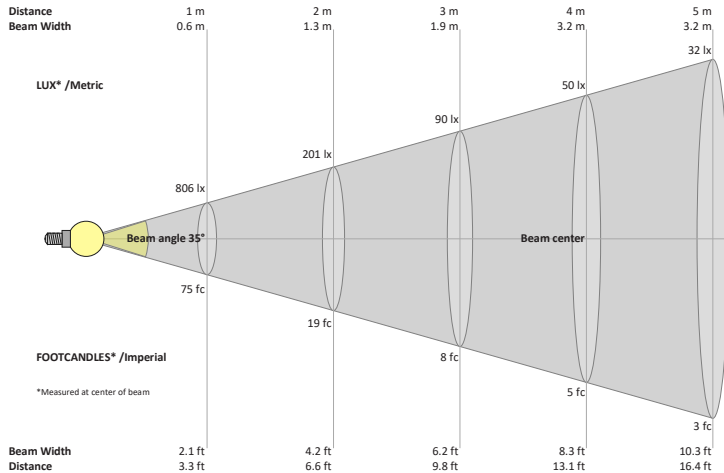

Name: _____

Company: _____

Phone: _____

Email: _____

VBD-MTR-12W Light Fixture 2.5" Square Recessed Downlight

SPECIFICATIONS

Model No.	VBD-MTR-12W
Trim Color	White
Trim Material	Aluminum
Trim Shape	Square
Compatible Light Engines	VBD-TR5-W (2400K • 2700K • 3000K • 3500K • 4000K • 5000K) VBD-TR4-RGBW
Dimensions	98mm x 98mm (3.86" x 3.86")
Cut Size	65mm (2.5")
Depth	24mm (0.94")

Beam Details

Available Colour Temperatures

ORDERING GUIDE

Example part number: **VBD-TR5-W-FG-24K-S**

MODEL	SERIES	DIFFUSER	COLOUR	TRIM COLOUR
VBD	TR5-W	FG	XXX	X
			24K 35K 27K 40K 30K 50K	S B G W

NOTES:
 FG = Frosted Glass
 S = Silver
 G = Gold
 B = Black
 W = White

VBD-TR5-W (Clear Lens)

Model No.	VBD-TR5-W-L
Input Voltage	12V DC
Wattage	5W
Body Colour	Metallic Silver
Available Trim Color	Silver • White • Black • Gold
Diffuser Material	Clear Lens
Fixture Material	Aluminum
Beam Angle	35°
Rendering Index	CRI>90
IP Rating	IP20 (Damp Location)
Dimensions	49mm x 28.5mm (1.93" x 1.12")

Available Colour Temperatures

Beam Details

Beam Angle

ORDERING GUIDE

Example part number: **VBD-TR5-W-L-24K-S**

NOTES:

L = Clear Lens
S = Silver
G = Gold
B = Black
W = White

VBD-TR4-RGBW (Frosted Glass)