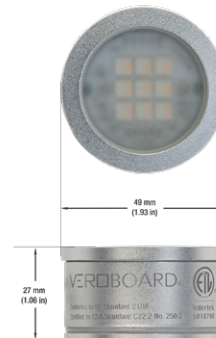

VBD-TR5-W (Frosted Glass)

Model No.	VBD-TR5-W-FG
Input Voltage	12V DC
Wattage	5W
Body Colour	Metallic Silver
Available Trim Color	Silver • White • Black • Gold
Diffuser Material	Frosted Glass
Fixture Material	Aluminum
Beam Angle	110°
Rendering Index	CRI>90
IP Rating	IP20 (Damp Location)
Dimensions	49mm x 28.5mm (1.93" x 1.12")

VBD-TR5-W (Clear Lens)

Model No.	VBD-TR5-W-L
Input Voltage	12V DC
Wattage	5W
Body Colour	Metallic Silver
Available Trim Color	Silver • White • Black • Gold
Diffuser Material	Clear Lens
Fixture Material	Aluminum
Beam Angle	35°
Rendering Index	CRI>90
IP Rating	IP20 (Damp Location)
Dimensions	49mm x 28.5mm (1.93" x 1.12")

Available Colour Temperatures

Beam Details

Beam Angle

ORDERING GUIDE

Example part number: **VBD-TR5-W-L-24K-S**

NOTES:

L = Clear Lens
S = Silver
G = Gold
B = Black
W = White

VBD-TR4-RGBW (Frosted Glass)

Model No.	VBD-TR4-RGBW-FG
Input Voltage	12V DC
Wattage	4W
Color Temperature	RGBW
Body Colour	Metallic Silver
Available Trim Color	Silver • White • Black • Gold
Diffuser Material	Frosted Glass
Fixture Material	Aluminum
Beam Angle	110°
Rendering Index	CRI>80
IP Rating	IP20 (Damp Location)
Dimensions	49mm x 28.5mm (1.93" x 1.12")