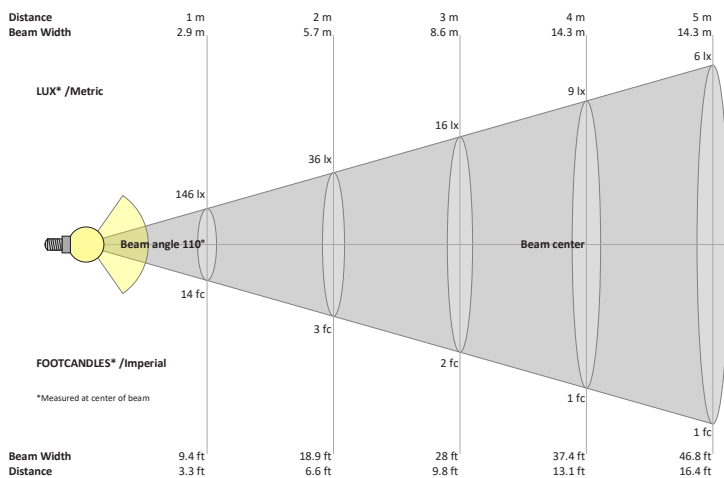

Name: _____

Company: _____

Phone: _____

Email: _____

VBD-MTR-12C Light Fixture 2.5" Square Recessed Downlight

SPECIFICATIONS

Model No.	VBD-MTR-12C
Trim Color	Polished Chrome
Trim Material	Aluminum
Trim Shape	Square
Compatible Light Engines	VBD-TR5-W (2400K • 2700K • 3000K • 3500K • 4000K • 5000K) VBD-TR4-RGBW
Dimensions	96.5mm x 96.5mm (3.78" x 3.78")
Cut Size	64mm (2.5")
Depth	23mm (0.9")

VBD-TR5-W (Frosted Glass)

Model No.	VBD-TR5-W-FG
Input Voltage	12V DC
Wattage	5W
Body Colour	Metallic Silver
Available Trim Color	Silver • White • Black • Gold
Diffuser Material	Frosted Glass
Fixture Material	Aluminum
Beam Angle	110°
Rendering Index	CRI>90
IP Rating	IP20 (Damp Location)
Dimensions	49mm x 28.5mm (1.93" x 1.12")

Beam Details

Available Colour Temperatures

ORDERING GUIDE

Example part number: **VBD-TR5-W-FG-24K-S**

MODEL	SERIES	DIFFUSER	COLOUR	TRIM COLOUR
VBD	TR5-W	FG	XXX	X
			24K 35K 27K 40K 30K 50K	S B G W

NOTES:
 FG = Frosted Glass
 S = Silver
 G = Gold
 B = Black
 W = White

VBD-TR5-W (Clear Lens)

Model No.	VBD-TR5-W-L
Input Voltage	12V DC
Wattage	5W
Body Colour	Metallic Silver
Available Trim Color	Silver • White • Black • Gold
Diffuser Material	Clear Lens
Fixture Material	Aluminum
Beam Angle	35°
Rendering Index	CRI>90
IP Rating	IP20 (Damp Location)
Dimensions	49mm x 28.5mm (1.93" x 1.12")