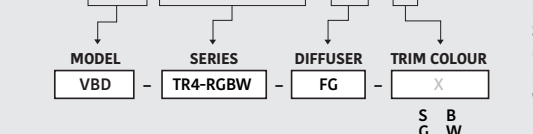

Available Colour Temperatures

Beam Details

Beam Angle

ORDERING GUIDE

Example part number: **VBD-TR5-W-L-24K-S**

NOTES:

L = Clear Lens
S = Silver
G = Gold
B = Black
W = White

VBD-TR4-RGBW (Frosted Glass)

Model No.	VBD-TR4-RGBW-FG
Input Voltage	12V DC
Wattage	4W
Color Temperature	RGBW
Body Colour	Metallic Silver
Available Trim Color	Silver • White • Black • Gold
Diffuser Material	Frosted Glass
Fixture Material	Aluminum
Beam Angle	110°
Rendering Index	CRI>80
IP Rating	IP20 (Damp Location)
Dimensions	49mm x 28.5mm (1.93" x 1.12")

Beam Details

Beam Angle

ORDERING GUIDE

Example part number: **VBD-TR4-RGBW-FG-S**

NOTES:

FG = Frosted Glass
S = Silver
G = Gold
B = Black
W = White

AVAILABLE TRIM MODELS

 <p>MODEL No. VBD-MTR-1C</p>	 <p>MODEL No. VBD-MTR-1W</p>	 <p>MODEL No. VBD-MTR-13C</p>	 <p>MODEL No. VBD-MTR-13W</p>
 <p>MODEL No. VBD-MTR-13B</p>	 <p>MODEL No. VBD-MTR-12C</p>	 <p>MODEL No. VBD-MTR-12W</p>	 <p>MODEL No. VBD-MTR-12B</p>
 <p>MODEL No. VBD-MTR-11C</p>	 <p>MODEL No. VBD-MTR-11W</p>	 <p>MODEL No. VBD-MTR-11B</p>	 <p>MODEL No. VBD-MTR-9C</p>
 <p>MODEL No. VBD-MTR-9W</p>	 <p>MODEL No. VBD-MTR-9B</p>	 <p>MODEL No. VBD-MTR-7C</p>	 <p>MODEL No. VBD-MTR-7W</p>
 <p>MODEL No. VBD-MTR-14C</p>	 <p>MODEL No. VBD-MTR-14W</p>	 <p>MODEL No. VBD-MTR-14B</p>	 <p>MODEL No. VBD-MTR-2C</p>
 <p>MODEL No. VBD-MTR-2W</p>	 <p>MODEL No. VBD-MTR-8C</p>	 <p>MODEL No. VBD-MTR-8W</p>	 <p>MODEL No. VBD-MTR-8B</p>
 <p>MODEL No. VBD-MTR-5C</p>	 <p>MODEL No. VBD-MTR-5W</p>	 <p>MODEL No. VBD-MTR-6C</p>	 <p>MODEL No. VBD-MTR-6W</p>