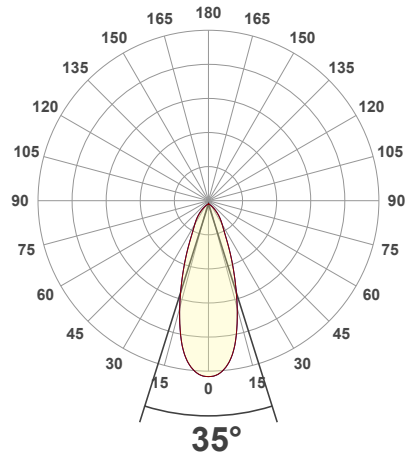

Name: _____

Company: _____

Phone: _____

Email: _____

VBD-MTR-12C Light Fixture 2.5" Square Recessed Downlight

SPECIFICATIONS

Model No.	VBD-MTR-12C
Trim Color	Polished Chrome
Trim Material	Aluminum
Trim Shape	Square
Compatible Light Engines	VBD-TR5-W (2400K • 2700K • 3000K • 3500K • 4000K • 5000K) VBD-TR4-RGBW
Dimensions	96.5mm x 96.5mm (3.78" x 3.78")
Cut Size	64mm (2.5")
Depth	23mm (0.9")

Beam Details

Available Colour Temperatures

ORDERING GUIDE

Example part number: **VBD-TR5-W-FG-24K-S**

MODEL	SERIES	DIFFUSER	COLOUR	TRIM COLOUR
VBD	TR5-W	FG	XXX	X
			24K 35K 27K 40K 30K 50K	S B G W

NOTES:
 FG = Frosted Glass
 S = Silver
 G = Gold
 B = Black
 W = White

VBD-TR5-W (Clear Lens)

Model No.	VBD-TR5-W-L
Input Voltage	12V DC
Wattage	5W
Body Colour	Metallic Silver
Available Trim Color	Silver • White • Black • Gold
Diffuser Material	Clear Lens
Fixture Material	Aluminum
Beam Angle	35°
Rendering Index	CRI>90
IP Rating	IP20 (Damp Location)
Dimensions	49mm x 28.5mm (1.93" x 1.12")

Available Colour Temperatures

Beam Details

Beam Angle

ORDERING GUIDE

Example part number: **VBD-TR5-W-L-24K-S**

NOTES:

L = Clear Lens
S = Silver
G = Gold
B = Black
W = White

VBD-TR4-RGBW (Frosted Glass)