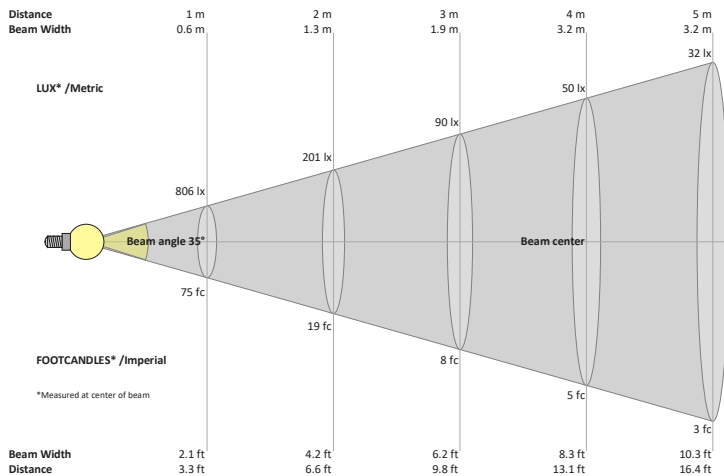

Name: _____

Company: _____

Phone: _____

Email: _____

VBD-MTR-12C Light Fixture 2.5" Square Recessed Downlight

SPECIFICATIONS

Model No.	VBD-MTR-12C
Trim Color	Polished Chrome
Trim Material	Aluminum
Trim Shape	Square
Compatible Light Engines	VBD-TR5-W (2400K • 2700K • 3000K • 3500K • 4000K • 5000K) VBD-TR4-RGBW
Dimensions	96.5mm x 96.5mm (3.78" x 3.78")
Cut Size	64mm (2.5")
Depth	23mm (0.9")

Beam Details

Available Colour Temperatures

ORDERING GUIDE

Example part number: **VBD-TR5-W-FG-24K-S**

MODEL	SERIES	DIFFUSER	COLOUR	TRIM COLOUR
VBD	TR5-W	FG	XXX	X
			24K 35K 27K 40K 30K 50K	S B G W

NOTES:
 FG = Frosted Glass
 S = Silver
 G = Gold
 B = Black
 W = White

VBD-TR5-W (Clear Lens)

Model No.	VBD-TR5-W-L
Input Voltage	12V DC
Wattage	5W
Body Colour	Metallic Silver
Available Trim Color	Silver • White • Black • Gold
Diffuser Material	Clear Lens
Fixture Material	Aluminum
Beam Angle	35°
Rendering Index	CRI>90
IP Rating	IP20 (Damp Location)
Dimensions	49mm x 28.5mm (1.93" x 1.12")

Available Colour Temperatures

Beam Details

Beam Angle

ORDERING GUIDE

Example part number: **VBD-TR5-W-L-24K-S**

NOTES:

L = Clear Lens
S = Silver
G = Gold
B = Black
W = White

VBD-TR4-RGBW (Frosted Glass)