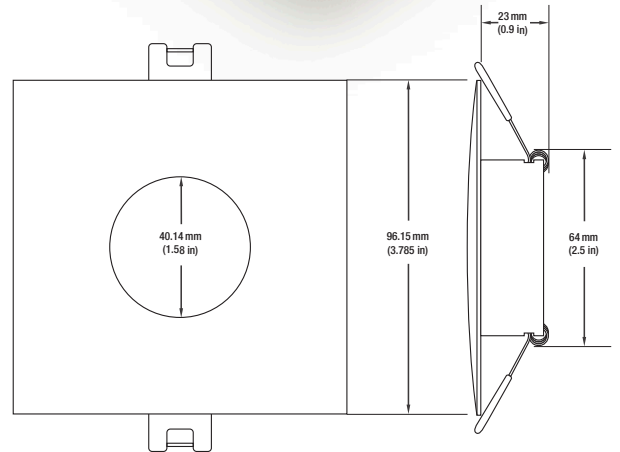

Name: _____

Company: _____

Phone: _____

Email: _____

VBD-MTR-12C Light Fixture 2.5" Square Recessed Downlight

SPECIFICATIONS

Model No.	VBD-MTR-12C
Trim Color	Polished Chrome
Trim Material	Aluminum
Trim Shape	Square
Compatible Light Engines	VBD-TR5-W (2400K • 2700K • 3000K • 3500K • 4000K • 5000K) VBD-TR4-RGBW
Dimensions	96.5mm x 96.5mm (3.78" x 3.78")
Cut Size	64mm (2.5")
Depth	23mm (0.9")

VBD-TR5-W (Frosted Glass)

Model No.	VBD-TR5-W-FG
Input Voltage	12V DC
Wattage	5W
Body Colour	Metallic Silver
Available Trim Color	Silver • White • Black • Gold
Diffuser Material	Frosted Glass
Fixture Material	Aluminum
Beam Angle	110°
Rendering Index	CRI>90
IP Rating	IP20 (Damp Location)
Dimensions	49mm x 28.5mm (1.93" x 1.12")

VBD-TR5-W (Clear Lens)

Model No.	VBD-TR5-W-L
Input Voltage	12V DC
Wattage	5W
Body Colour	Metallic Silver
Available Trim Color	Silver • White • Black • Gold
Diffuser Material	Clear Lens
Fixture Material	Aluminum
Beam Angle	35°
Rendering Index	CRI>90
IP Rating	IP20 (Damp Location)
Dimensions	49mm x 28.5mm (1.93" x 1.12")