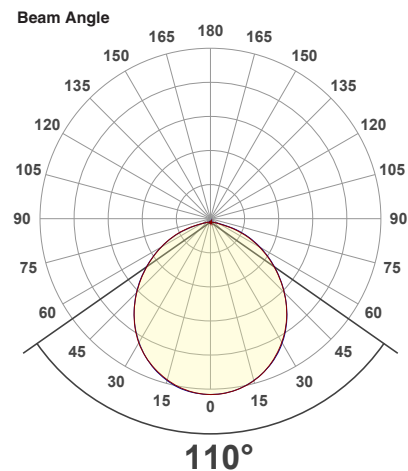

Name: _____

Company: _____

Phone: _____

Email: _____

VBD-MTR-12C Light Fixture 2.5" Square Recessed Downlight

SPECIFICATIONS

Model No.	VBD-MTR-12C
Trim Color	Polished Chrome
Trim Material	Aluminum
Trim Shape	Square
Compatible Light Engines	VBD-TR5-W (2400K • 2700K • 3000K • 3500K • 4000K • 5000K) VBD-TR4-RGBW
Dimensions	96.5mm x 96.5mm (3.78" x 3.78")
Cut Size	64mm (2.5")
Depth	23mm (0.9")

VBD-TR5-W (Frosted Glass)

Model No.	VBD-TR5-W-FG
Input Voltage	12V DC
Wattage	5W
Body Colour	Metallic Silver
Available Trim Color	Silver • White • Black • Gold
Diffuser Material	Frosted Glass
Fixture Material	Aluminum
Beam Angle	110°
Rendering Index	CRI>90
IP Rating	IP20 (Damp Location)
Dimensions	49mm x 28.5mm (1.93" x 1.12")

Beam Details

Available Colour Temperatures

ORDERING GUIDE

Example part number: **VBD-TR5-W-FG-24K-S**

MODEL	SERIES	DIFFUSER	COLOUR	TRIM COLOUR
VBD	TR5-W	FG	XXX	X
			24K 35K 27K 40K 30K 50K	S B G W

NOTES:
 FG = Frosted Glass
 S = Silver
 G = Gold
 B = Black
 W = White

VBD-TR5-W (Clear Lens)

Model No.	VBD-TR5-W-L
Input Voltage	12V DC
Wattage	5W
Body Colour	Metallic Silver
Available Trim Color	Silver • White • Black • Gold
Diffuser Material	Clear Lens
Fixture Material	Aluminum
Beam Angle	35°
Rendering Index	CRI>90
IP Rating	IP20 (Damp Location)
Dimensions	49mm x 28.5mm (1.93" x 1.12")