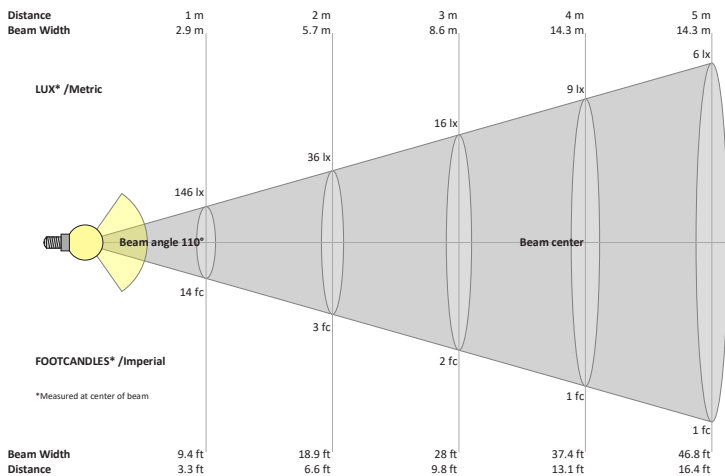

### VBD-TR5-W (Frosted Glass)

Model No.	VBD-TR5-W-FG
Input Voltage	12V DC
Wattage	5W
Body Colour	Metallic Silver
Available Trim Color	Silver • White • Black • Gold
Diffuser Material	Frosted Glass
Fixture Material	Aluminum
Beam Angle	110°
Rendering Index	CRI>90
IP Rating	IP20 (Damp Location)
Dimensions	49mm x 28.5mm (1.93" x 1.12")

#### Beam Details