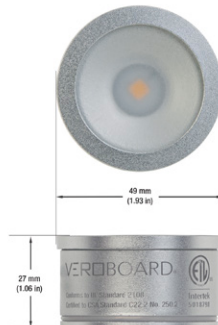

### SPECIFICATIONS

Model No.	VBD-MTR-11W
Trim Color	White
Trim Material	Aluminum
Trim Shape	Round
Compatible Light Engines	VBD-TR5-W (2400K • 2700K • 3000K • 3500K • 4000K • 5000K) VBD-TR4-RGBW
Outer Diameter	98mm (3.86")
Cut Size	63.5mm (2.5")
Depth	16.76mm (0.68")

### VBD-TR5-W (Frosted Glass)

Model No.	VBD-TR5-W-FG
Input Voltage	12V DC
Wattage	5W
Body Colour	Metallic Silver
Available Trim Color	Silver • White • Black • Gold
Diffuser Material	Frosted Glass
Fixture Material	Aluminum
Beam Angle	110°
Rendering Index	CRI>90
IP Rating	IP20 (Damp Location)
Dimensions	49mm x 28.5mm (1.93" x 1.12")