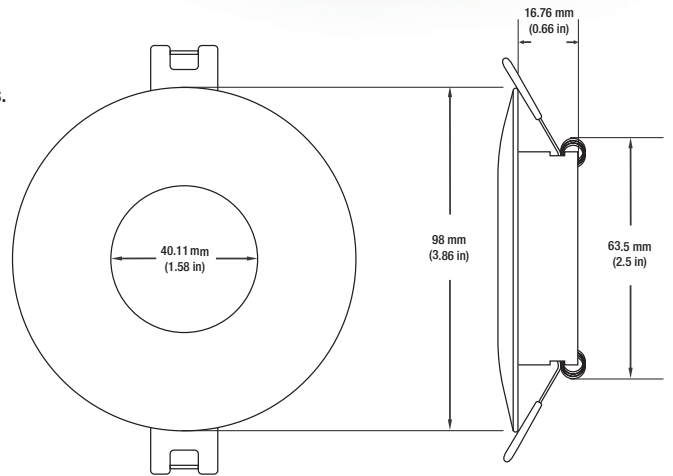

Name: _____

Company: _____

Phone: _____

Email: _____

VBD-MTR-11W Light Fixture 2.5" Round Recessed Downlight

SPECIFICATIONS

Model No.	VBD-MTR-11W
Trim Color	White
Trim Material	Aluminum
Trim Shape	Round
Compatible Light Engines	VBD-TR5-W (2400K • 2700K • 3000K • 3500K • 4000K • 5000K) VBD-TR4-RGBW
Outer Diameter	98mm (3.86")
Cut Size	63.5mm (2.5")
Depth	16.76mm (0.68")

SKU: 666561407377

Features

- Widely used by interior designers.
- This VBD-MTR-11W light fixture is compatible to work with our VBD-TR Series Light engines.
- Contact us for more assistance and to know more about bulk orders.