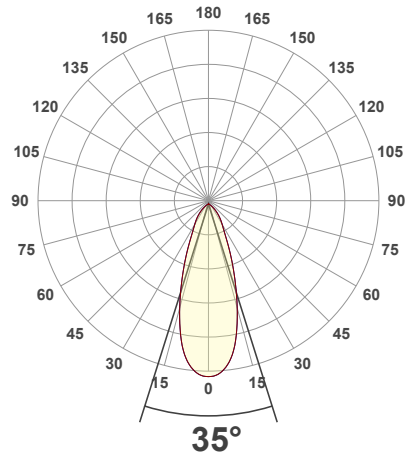

## VBD-TR5-W (Clear Lens)

Model No.	VBD-TR5-W-L
Input Voltage	12V DC
Wattage	5W
Body Colour	Metallic Silver
Available Trim Color	Silver • White • Black • Gold
Diffuser Material	Clear Lens
Fixture Material	Aluminum
Beam Angle	35°
Rendering Index	CRI>90
IP Rating	IP20 (Damp Location)
Dimensions	49mm x 28.5mm (1.93" x 1.12")

### Beam Details

### Beam Angle