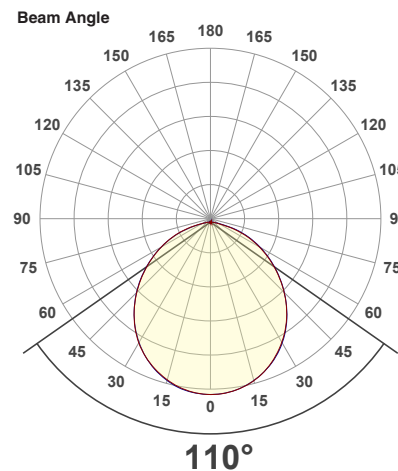

Name: _____

Company: _____

Phone: _____

Email: _____

VBD-MTR-9C Light Fixture 2.5" Square Recessed Downlight

SPECIFICATIONS

Model No.	VBD-MTR-9C
Trim Color	Polished Chrome
Trim Material	Aluminum
Trim Shape	Square
Compatible Light Engines	VBD-TR5-W (2400K • 2700K • 3000K • 3500K • 4000K • 5000K) VBD-TR4-RGBW
Dimensions	85.35mm x 85.35mm (3.36" x 3.6")
Cut Size	63.20mm (2.5")
Depth	16.34mm (0.64")

VBD-TR5-W (Frosted Glass)

Model No.	VBD-TR5-W-FG
Input Voltage	12V DC
Wattage	5W
Body Colour	Metallic Silver
Available Trim Color	Silver • White • Black • Gold
Diffuser Material	Frosted Glass
Fixture Material	Aluminum
Beam Angle	110°
Rendering Index	CRI>90
IP Rating	IP20 (Damp Location)
Dimensions	49mm x 28.5mm (1.93" x 1.12")

Beam Details

Available Colour Temperatures

ORDERING GUIDE

Example part number: **VBD-TR5-W-FG-24K-S**

MODEL	SERIES	DIFFUSER	COLOUR	TRIM COLOUR
VBD	TR5-W	FG	24K 35K 27K 40K 30K 50K	X
				S B G W

NOTES:
 FG = Frosted Glass
 S = Silver
 G = Gold
 B = Black
 W = White

Available Colour Temperatures

Beam Details

Beam Angle

ORDERING GUIDE

Example part number: **VBD-TR5-W-L-24K-S**

NOTES:

L = Clear Lens
 S = Silver
 G = Gold
 B = Black
 W = White

VBD-TR4-RGBW (Frosted Glass)