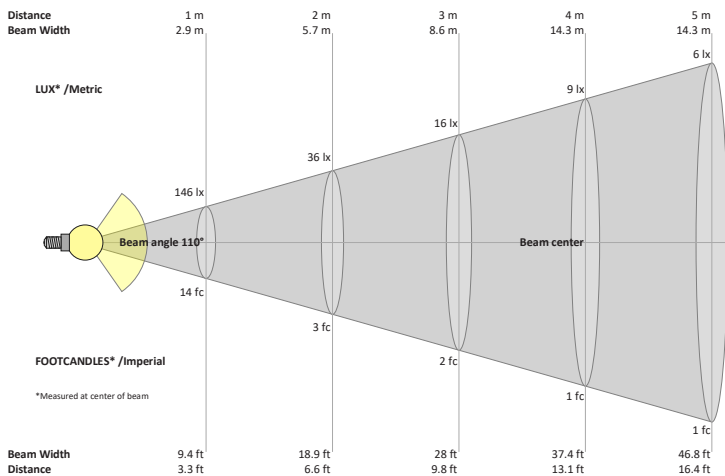

Name: _____

Company: _____

Phone: _____

Email: _____

VBD-MTR-9C Light Fixture 2.5" Square Recessed Downlight

SPECIFICATIONS

Model No.	VBD-MTR-9C
Trim Color	Polished Chrome
Trim Material	Aluminum
Trim Shape	Square
Compatible Light Engines	VBD-TR5-W (2400K • 2700K • 3000K • 3500K • 4000K • 5000K) VBD-TR4-RGBW
Dimensions	85.35mm x 85.35mm (3.36" x 3.6")
Cut Size	63.20mm (2.5")
Depth	16.34mm (0.64")

VBD-TR5-W (Frosted Glass)

Model No.	VBD-TR5-W-FG
Input Voltage	12V DC
Wattage	5W
Body Colour	Metallic Silver
Available Trim Color	Silver • White • Black • Gold
Diffuser Material	Frosted Glass
Fixture Material	Aluminum
Beam Angle	110°
Rendering Index	CRI>90
IP Rating	IP20 (Damp Location)
Dimensions	49mm x 28.5mm (1.93" x 1.12")

Beam Details

Available Colour Temperatures

ORDERING GUIDE

Example part number: **VBD-TR5-W-FG-24K-S**

MODEL	SERIES	DIFFUSER	COLOUR	TRIM COLOUR
VBD	TR5-W	FG	24K 35K 27K 40K 30K 50K	X
				S B G W

NOTES:
 FG = Frosted Glass
 S = Silver
 G = Gold
 B = Black
 W = White

VBD-TR5-W (Clear Lens)

Model No.	VBD-TR5-W-L
Input Voltage	12V DC
Wattage	5W
Body Colour	Metallic Silver
Available Trim Color	Silver • White • Black • Gold
Diffuser Material	Clear Lens
Fixture Material	Aluminum
Beam Angle	35°
Rendering Index	CRI>90
IP Rating	IP20 (Damp Location)
Dimensions	49mm x 28.5mm (1.93" x 1.12")