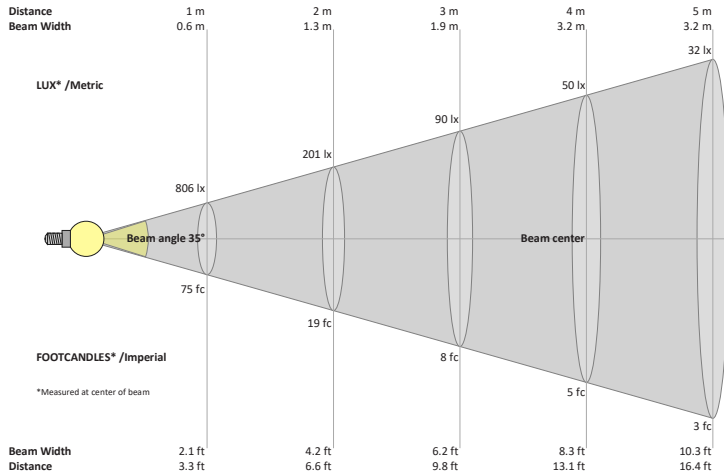

Name: _____

Company: _____

Phone: _____

Email: _____

VBD-MTR-9C Light Fixture 2.5" Square Recessed Downlight

SPECIFICATIONS

Model No.	VBD-MTR-9C
Trim Color	Polished Chrome
Trim Material	Aluminum
Trim Shape	Square
Compatible Light Engines	VBD-TR5-W (2400K • 2700K • 3000K • 3500K • 4000K • 5000K) VBD-TR4-RGBW
Dimensions	85.35mm x 85.35mm (3.36" x 3.6")
Cut Size	63.20mm (2.5")
Depth	16.34mm (0.64")

Beam Details

Available Colour Temperatures

ORDERING GUIDE

Example part number: **VBD-TR5-W-FG-24K-S**

MODEL	SERIES	DIFFUSER	COLOUR	TRIM COLOUR
VBD	TR5-W	FG	24K 35K 27K 40K 30K 50K	X
				S B G W

NOTES:
 FG = Frosted Glass
 S = Silver
 G = Gold
 B = Black
 W = White

VBD-TR5-W (Clear Lens)

Model No.	VBD-TR5-W-L
Input Voltage	12V DC
Wattage	5W
Body Colour	Metallic Silver
Available Trim Color	Silver • White • Black • Gold
Diffuser Material	Clear Lens
Fixture Material	Aluminum
Beam Angle	35°
Rendering Index	CRI>90
IP Rating	IP20 (Damp Location)
Dimensions	49mm x 28.5mm (1.93" x 1.12")

Available Colour Temperatures

Beam Details

Beam Angle

ORDERING GUIDE

Example part number: **VBD-TR5-W-L-24K-S**

NOTES:

L = Clear Lens
 S = Silver
 G = Gold
 B = Black
 W = White

VBD-TR4-RGBW (Frosted Glass)