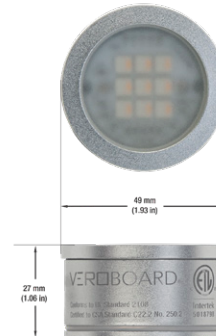

VBD-TR5-W (Frosted Glass)

Model No.	VBD-TR5-W-FG
Input Voltage	12V DC
Wattage	5W
Body Colour	Metallic Silver
Available Trim Color	Silver • White • Black • Gold
Diffuser Material	Frosted Glass
Fixture Material	Aluminum
Beam Angle	110°
Rendering Index	CRI>90
IP Rating	IP20 (Damp Location)
Dimensions	49mm x 28.5mm (1.93" x 1.12")

VBD-TR5-W (Clear Lens)

Model No.	VBD-TR5-W-L
Input Voltage	12V DC
Wattage	5W
Body Colour	Metallic Silver
Available Trim Color	Silver • White • Black • Gold
Diffuser Material	Clear Lens
Fixture Material	Aluminum
Beam Angle	35°
Rendering Index	CRI>90
IP Rating	IP20 (Damp Location)
Dimensions	49mm x 28.5mm (1.93" x 1.12")

Available Colour Temperatures

Beam Details

Beam Angle

ORDERING GUIDE

Example part number: **VBD-TR5-W-L-24K-S**

NOTES:

L = Clear Lens
 S = Silver
 G = Gold
 B = Black
 W = White

VBD-TR4-RGBW (Frosted Glass)

Model No.	VBD-TR4-RGBW-FG
Input Voltage	12V DC
Wattage	4W
Color Temperature	RGBW
Body Colour	Metallic Silver
Available Trim Color	Silver • White • Black • Gold
Diffuser Material	Frosted Glass
Fixture Material	Aluminum
Beam Angle	110°
Rendering Index	CRI>80
IP Rating	IP20 (Damp Location)
Dimensions	49mm x 28.5mm (1.93" x 1.12")