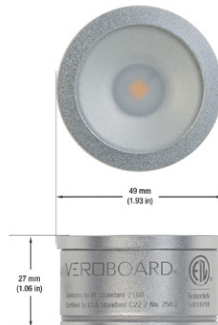

Name: _____

Company: _____

Phone: _____

Email: _____

VBD-MTR-9C Light Fixture 2.5" Square Recessed Downlight

SPECIFICATIONS

Model No.	VBD-MTR-9C
Trim Color	Polished Chrome
Trim Material	Aluminum
Trim Shape	Square
Compatible Light Engines	VBD-TR5-W (2400K • 2700K • 3000K • 3500K • 4000K • 5000K) VBD-TR4-RGBW
Dimensions	85.35mm x 85.35mm (3.36" x 3.6")
Cut Size	63.20mm (2.5")
Depth	16.34mm (0.64")

VBD-TR5-W (Frosted Glass)

Model No.	VBD-TR5-W-FG
Input Voltage	12V DC
Wattage	5W
Body Colour	Metallic Silver
Available Trim Color	Silver • White • Black • Gold
Diffuser Material	Frosted Glass
Fixture Material	Aluminum
Beam Angle	110°
Rendering Index	CRI>90
IP Rating	IP20 (Damp Location)
Dimensions	49mm x 28.5mm (1.93" x 1.12")

VBD-TR5-W (Clear Lens)

Model No.	VBD-TR5-W-L
Input Voltage	12V DC
Wattage	5W
Body Colour	Metallic Silver
Available Trim Color	Silver • White • Black • Gold
Diffuser Material	Clear Lens
Fixture Material	Aluminum
Beam Angle	35°
Rendering Index	CRI>90
IP Rating	IP20 (Damp Location)
Dimensions	49mm x 28.5mm (1.93" x 1.12")

Model No.	VBD-TR4-RGBW-FG
Input Voltage	12V DC
Wattage	4W
Color Temperature	RGBW
Body Colour	Metallic Silver
Available Trim Color	Silver • White • Black • Gold
Diffuser Material	Frosted Glass
Fixture Material	Aluminum
Beam Angle	110°
Rendering Index	CRI>80
IP Rating	IP20 (Damp Location)
Dimensions	49mm x 28.5mm (1.93" x 1.12")