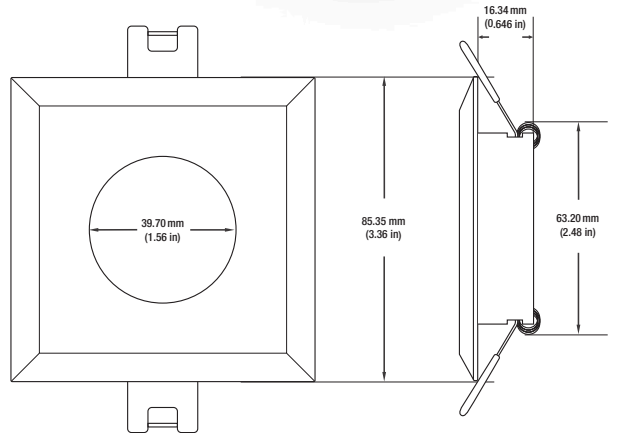

Name: _____

Company: _____

Phone: _____

Email: _____

VBD-MTR-9C Light Fixture 2.5" Square Recessed Downlight

SPECIFICATIONS

Model No.	VBD-MTR-9C
Trim Color	Polished Chrome
Trim Material	Aluminum
Trim Shape	Square
Compatible Light Engines	VBD-TR5-W (2400K • 2700K • 3000K • 3500K • 4000K • 5000K) VBD-TR4-RGBW
Dimensions	85.35mm x 85.35mm (3.36" x 3.6")
Cut Size	63.20mm (2.5")
Depth	16.34mm (0.64")

VBD-TR5-W (Frosted Glass)

Model No.	VBD-TR5-W-FG
Input Voltage	12V DC
Wattage	5W
Body Colour	Metallic Silver
Available Trim Color	Silver • White • Black • Gold
Diffuser Material	Frosted Glass
Fixture Material	Aluminum
Beam Angle	110°
Rendering Index	CRI>90
IP Rating	IP20 (Damp Location)
Dimensions	49mm x 28.5mm (1.93" x 1.12")

VBD-TR5-W (Clear Lens)

Model No.	VBD-TR5-W-L
Input Voltage	12V DC
Wattage	5W
Body Colour	Metallic Silver
Available Trim Color	Silver • White • Black • Gold
Diffuser Material	Clear Lens
Fixture Material	Aluminum
Beam Angle	35°
Rendering Index	CRI>90
IP Rating	IP20 (Damp Location)
Dimensions	49mm x 28.5mm (1.93" x 1.12")