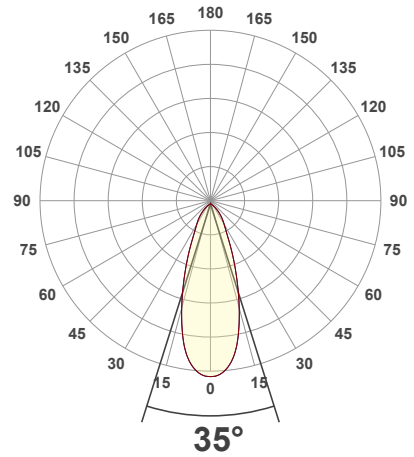

Name: _____

Company: _____

Phone: _____

Email: _____

VBD-MTR-9C Light Fixture 2.5" Square Recessed Downlight

SPECIFICATIONS

Model No.	VBD-MTR-9C
Trim Color	Polished Chrome
Trim Material	Aluminum
Trim Shape	Square
Compatible Light Engines	VBD-TR5-W (2400K • 2700K • 3000K • 3500K • 4000K • 5000K) VBD-TR4-RGBW
Dimensions	85.35mm x 85.35mm (3.36" x 3.6")
Cut Size	63.20mm (2.5")
Depth	16.34mm (0.64")

Beam Details

Available Colour Temperatures

ORDERING GUIDE

Example part number: **VBD-TR5-W-FG-24K-S**

MODEL	SERIES	DIFFUSER	COLOUR	TRIM COLOUR
VBD	TR5-W	FG	24K 35K 27K 40K 30K 50K	X
				S B G W

NOTES:
 FG = Frosted Glass
 S = Silver
 G = Gold
 B = Black
 W = White

VBD-TR5-W (Clear Lens)

Model No.	VBD-TR5-W-L
Input Voltage	12V DC
Wattage	5W
Body Colour	Metallic Silver
Available Trim Color	Silver • White • Black • Gold
Diffuser Material	Clear Lens
Fixture Material	Aluminum
Beam Angle	35°
Rendering Index	CRI>90
IP Rating	IP20 (Damp Location)
Dimensions	49mm x 28.5mm (1.93" x 1.12")

Available Colour Temperatures

Beam Details

Beam Angle

ORDERING GUIDE

Example part number: **VBD-TR5-W-L-24K-S**

NOTES:

L = Clear Lens
 S = Silver
 G = Gold
 B = Black
 W = White

VBD-TR4-RGBW (Frosted Glass)