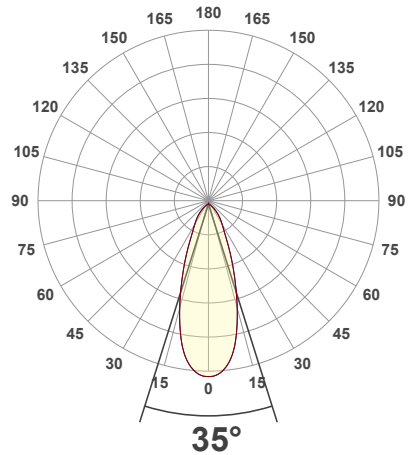

Beam Details

Available Colour Temperatures

ORDERING GUIDE

Example part number: **VBD-TR5-W-FG-24K-S**

MODEL	SERIES	DIFFUSER	COLOUR	TRIM COLOUR
VBD	TR5-W	FG	XXX	X
			24K 35K 27K 40K 30K 50K	S B G W

NOTES:
 FG = Frosted Glass
 S = Silver
 G = Gold
 B = Black
 W = White

VBD-TR5-W (Clear Lens)

Model No.	VBD-TR5-W-L
Input Voltage	12V DC
Wattage	5W
Body Colour	Metallic Silver
Available Trim Color	Silver • White • Black • Gold
Diffuser Material	Clear Lens
Fixture Material	Aluminum
Beam Angle	35°
Rendering Index	CRI>90
IP Rating	IP20 (Damp Location)
Dimensions	49mm x 28.5mm (1.93" x 1.12")

Available Colour Temperatures

Beam Details

Beam Angle

ORDERING GUIDE

Example part number: **VBD-TR5-W-L-24K-S**

NOTES:

L = Clear Lens
 S = Silver
 G = Gold
 B = Black
 W = White

VBD-TR4-RGBW (Frosted Glass)