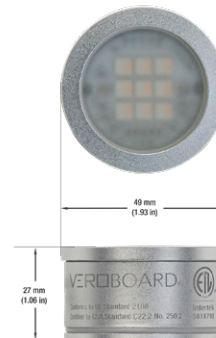

VBD-TR5-W (Frosted Glass)

Model No.	VBD-TR5-W-FG
Input Voltage	12V DC
Wattage	5W
Body Colour	Metallic Silver
Available Trim Color	Silver • White • Black • Gold
Diffuser Material	Frosted Glass
Fixture Material	Aluminum
Beam Angle	110°
Rendering Index	CRI>90
IP Rating	IP20 (Damp Location)
Dimensions	49mm x 28.5mm (1.93" x 1.12")

VBD-TR5-W (Clear Lens)

Model No.	VBD-TR5-W-L
Input Voltage	12V DC
Wattage	5W
Body Colour	Metallic Silver
Available Trim Color	Silver • White • Black • Gold
Diffuser Material	Clear Lens
Fixture Material	Aluminum
Beam Angle	35°
Rendering Index	CRI>90
IP Rating	IP20 (Damp Location)
Dimensions	49mm x 28.5mm (1.93" x 1.12")

Available Colour Temperatures

Beam Details

Beam Angle

ORDERING GUIDE

Example part number: **VBD-TR5-W-L-24K-S**

NOTES:

L = Clear Lens
 S = Silver
 G = Gold
 B = Black
 W = White

VBD-TR4-RGBW (Frosted Glass)

Model No.	VBD-TR4-RGBW-FG
Input Voltage	12V DC
Wattage	4W
Color Temperature	RGBW
Body Colour	Metallic Silver
Available Trim Color	Silver • White • Black • Gold
Diffuser Material	Frosted Glass
Fixture Material	Aluminum
Beam Angle	110°
Rendering Index	CRI>80
IP Rating	IP20 (Damp Location)
Dimensions	49mm x 28.5mm (1.93" x 1.12")