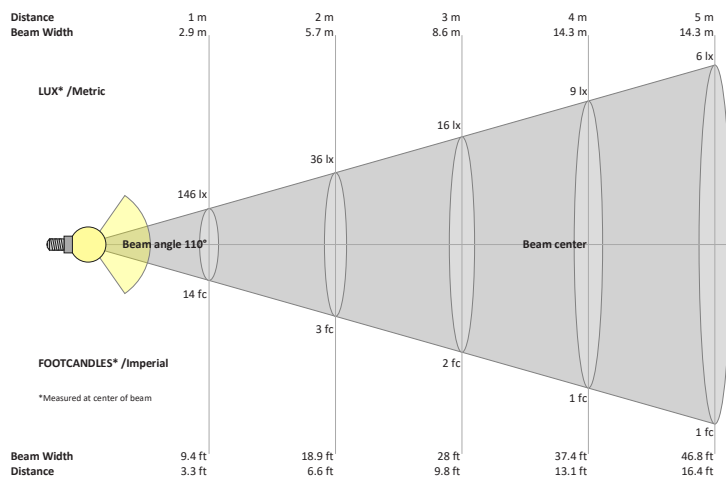

Name: _____

Company: _____

Phone: _____

Email: _____

VBD-MTR-8C Light Fixture 2.5" Round Recessed Downlight

SPECIFICATIONS

Model No.	VBD-MTR-8C
Trim Color	Polished Chrome
Trim Material	Aluminum
Trim Shape	Round
Compatible Light Engines	VBD-TR5-W (2400K • 2700K • 3000K • 3500K • 4000K • 5000K) VBD-TR4-RGBW
Outer Diameter	98mm (3.8")
Cut Size	65.8mm (2.5")
Depth	20.41mm (0.8")

VBD-TR5-W (Frosted Glass)

Model No.	VBD-TR5-W-FG
Input Voltage	12V DC
Wattage	5W
Body Colour	Metallic Silver
Available Trim Color	Silver • White • Black • Gold
Diffuser Material	Frosted Glass
Fixture Material	Aluminum
Beam Angle	110°
Rendering Index	CRI>90
IP Rating	IP20 (Damp Location)
Dimensions	49mm x 28.5mm (1.93" x 1.12")

Beam Details

Available Colour Temperatures

ORDERING GUIDE

Example part number: **VBD-TR5-W-FG-24K-S**

MODEL	SERIES	DIFFUSER	COLOUR	TRIM COLOUR
VBD	TR5-W	FG	XXX	X
			24K 35K 27K 40K 30K 50K	S B G W

NOTES:
 FG = Frosted Glass
 S = Silver
 G = Gold
 B = Black
 W = White

VBD-TR5-W (Clear Lens)

Model No.	VBD-TR5-W-L
Input Voltage	12V DC
Wattage	5W
Body Colour	Metallic Silver
Available Trim Color	Silver • White • Black • Gold
Diffuser Material	Clear Lens
Fixture Material	Aluminum
Beam Angle	35°
Rendering Index	CRI>90
IP Rating	IP20 (Damp Location)
Dimensions	49mm x 28.5mm (1.93" x 1.12")