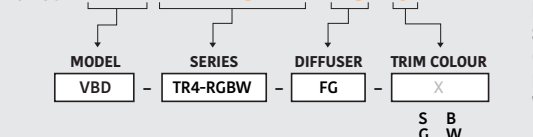

Available Colour Temperatures

Beam Details

Beam Angle

ORDERING GUIDE

Example part number: **VBD-TR5-W-L-24K-S**

NOTES:

L = Clear Lens
 S = Silver
 G = Gold
 B = Black
 W = White

VBD-TR4-RGBW (Frosted Glass)

Model No.	VBD-TR4-RGBW-FG
Input Voltage	12V DC
Wattage	4W
Color Temperature	RGBW
Body Colour	Metallic Silver
Available Trim Color	Silver • White • Black • Gold
Diffuser Material	Frosted Glass
Fixture Material	Aluminum
Beam Angle	110°
Rendering Index	CRI>80
IP Rating	IP20 (Damp Location)
Dimensions	49mm x 28.5mm (1.93" x 1.12")

Beam Details

Beam Angle

ORDERING GUIDE

Example part number: **VBD-TR4-RGBW-FG-S**

NOTES:

FG = Frosted Glass
 S = Silver
 G = Gold
 B = Black
 W = White

AVAILABLE TRIM MODELS

			
MODEL No. VBD-MTR-1C	MODEL No. VBD-MTR-1W	MODEL No. VBD-MTR-13C	MODEL No. VBD-MTR-13W
			
MODEL No. VBD-MTR-13B	MODEL No. VBD-MTR-12C	MODEL No. VBD-MTR-12W	MODEL No. VBD-MTR-12B
			
MODEL No. VBD-MTR-11C	MODEL No. VBD-MTR-11W	MODEL No. VBD-MTR-11B	MODEL No. VBD-MTR-9C
			
MODEL No. VBD-MTR-9W	MODEL No. VBD-MTR-9B	MODEL No. VBD-MTR-7C	MODEL No. VBD-MTR-7W
			
MODEL No. VBD-MTR-14C	MODEL No. VBD-MTR-14W	MODEL No. VBD-MTR-14B	MODEL No. VBD-MTR-2C
			
MODEL No. VBD-MTR-2W	MODEL No. VBD-MTR-8C	MODEL No. VBD-MTR-8W	MODEL No. VBD-MTR-8B
			
MODEL No. VBD-MTR-5C	MODEL No. VBD-MTR-5W	MODEL No. VBD-MTR-6C	MODEL No. VBD-MTR-6W