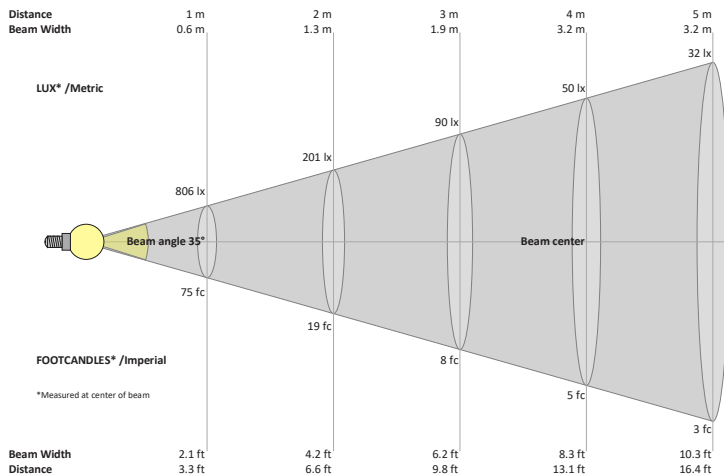

VBD-TR5-W (Frosted Glass)

Model No.	VBD-TR5-W-FG
Input Voltage	12V DC
Wattage	5W
Body Colour	Metallic Silver
Available Trim Color	Silver • White • Black • Gold
Diffuser Material	Frosted Glass
Fixture Material	Aluminum
Beam Angle	110°
Rendering Index	CRI>90
IP Rating	IP20 (Damp Location)
Dimensions	49mm x 28.5mm (1.93" x 1.12")

Beam Details

Available Colour Temperatures

ORDERING GUIDE

Example part number: **VBD-TR5-W-FG-24K-S**

MODEL	SERIES	DIFFUSER	COLOUR	TRIM COLOUR
VBD	TR5-W	FG	XXX	X
			24K 35K 27K 40K 30K 50K	S B G W

NOTES:
 FG = Frosted Glass
 S = Silver
 G = Gold
 B = Black
 W = White

VBD-TR5-W (Clear Lens)

Model No.	VBD-TR5-W-L
Input Voltage	12V DC
Wattage	5W
Body Colour	Metallic Silver
Available Trim Color	Silver • White • Black • Gold
Diffuser Material	Clear Lens
Fixture Material	Aluminum
Beam Angle	35°
Rendering Index	CRI>90
IP Rating	IP20 (Damp Location)
Dimensions	49mm x 28.5mm (1.93" x 1.12")

Available Colour Temperatures

Beam Details

Beam Angle

ORDERING GUIDE

Example part number: **VBD-TR5-W-L-24K-S**

NOTES:

L = Clear Lens
 S = Silver
 G = Gold
 B = Black
 W = White

VBD-TR4-RGBW (Frosted Glass)