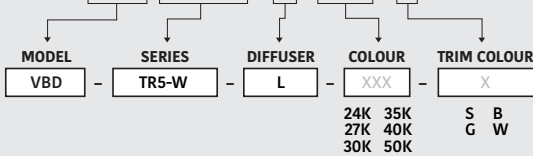

VBD-TR5-W (Clear Lens)

Model No.	VBD-TR5-W-L
Input Voltage	12V DC
Wattage	5W
Body Colour	Metallic Silver
Available Trim Color	Silver • White • Black • Gold
Diffuser Material	Clear Lens
Fixture Material	Aluminum
Beam Angle	35°
Rendering Index	CRI>90
IP Rating	IP20 (Damp Location)
Dimensions	49mm x 28.5mm (1.93" x 1.12")

Available Colour Temperatures

Beam Details

Beam Angle

ORDERING GUIDE

Example part number: **VBD-TR5-W-L-24K-S**

NOTES:

L = Clear Lens
 S = Silver
 G = Gold
 B = Black
 W = White

VBD-TR4-RGBW (Frosted Glass)

Model No.	VBD-TR4-RGBW-FG
Input Voltage	12V DC
Wattage	4W
Color Temperature	RGBW
Body Colour	Metallic Silver
Available Trim Color	Silver • White • Black • Gold
Diffuser Material	Frosted Glass
Fixture Material	Aluminum
Beam Angle	110°
Rendering Index	CRI>80
IP Rating	IP20 (Damp Location)
Dimensions	49mm x 28.5mm (1.93" x 1.12")

Beam Details

Beam Angle

ORDERING GUIDE

Example part number: **VBD-TR4-RGBW-FG-S**

NOTES:

FG = Frosted Glass
 S = Silver
 G = Gold
 B = Black
 W = White

AVAILABLE TRIM MODELS

			
MODEL No. VBD-MTR-1C	MODEL No. VBD-MTR-1W	MODEL No. VBD-MTR-13C	MODEL No. VBD-MTR-13W
			
MODEL No. VBD-MTR-13B	MODEL No. VBD-MTR-12C	MODEL No. VBD-MTR-12W	MODEL No. VBD-MTR-12B
			
MODEL No. VBD-MTR-11C	MODEL No. VBD-MTR-11W	MODEL No. VBD-MTR-11B	MODEL No. VBD-MTR-9C
			
MODEL No. VBD-MTR-9W	MODEL No. VBD-MTR-9B	MODEL No. VBD-MTR-7C	MODEL No. VBD-MTR-7W
			
MODEL No. VBD-MTR-14C	MODEL No. VBD-MTR-14W	MODEL No. VBD-MTR-14B	MODEL No. VBD-MTR-2C
			
MODEL No. VBD-MTR-2W	MODEL No. VBD-MTR-8C	MODEL No. VBD-MTR-8W	MODEL No. VBD-MTR-8B
			
MODEL No. VBD-MTR-5C	MODEL No. VBD-MTR-5W	MODEL No. VBD-MTR-6C	MODEL No. VBD-MTR-6W