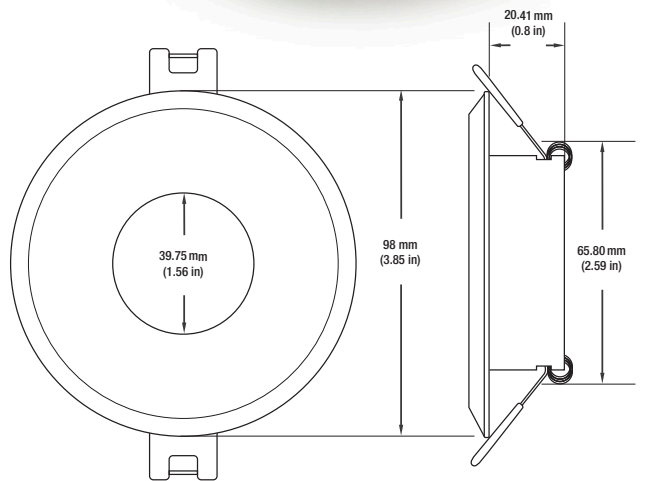

Name: _____

Company: _____

Phone: _____

Email: _____

VBD-MTR-8C Light Fixture 2.5" Round Recessed Downlight

SPECIFICATIONS

Model No.	VBD-MTR-8C
Trim Color	Polished Chrome
Trim Material	Aluminum
Trim Shape	Round
Compatible Light Engines	VBD-TR5-W (2400K • 2700K • 3000K • 3500K • 4000K • 5000K) VBD-TR4-RGBW
Outer Diameter	98mm (3.8")
Cut Size	65.8mm (2.5")
Depth	20.41mm (0.8")

VBD-TR5-W (Frosted Glass)

Model No.	VBD-TR5-W-FG
Input Voltage	12V DC
Wattage	5W
Body Colour	Metallic Silver
Available Trim Color	Silver • White • Black • Gold
Diffuser Material	Frosted Glass
Fixture Material	Aluminum
Beam Angle	110°
Rendering Index	CRI>90
IP Rating	IP20 (Damp Location)
Dimensions	49mm x 28.5mm (1.93" x 1.12")

VBD-TR5-W (Clear Lens)

Model No.	VBD-TR5-W-L
Input Voltage	12V DC
Wattage	5W
Body Colour	Metallic Silver
Available Trim Color	Silver • White • Black • Gold
Diffuser Material	Clear Lens
Fixture Material	Aluminum
Beam Angle	35°
Rendering Index	CRI>90
IP Rating	IP20 (Damp Location)
Dimensions	49mm x 28.5mm (1.93" x 1.12")

Model No.	VBD-TR4-RGBW-FG
Input Voltage	12V DC
Wattage	4W
Color Temperature	RGBW
Body Colour	Metallic Silver
Available Trim Color	Silver • White • Black • Gold
Diffuser Material	Frosted Glass
Fixture Material	Aluminum
Beam Angle	110°
Rendering Index	CRI>80
IP Rating	IP20 (Damp Location)
Dimensions	49mm x 28.5mm (1.93" x 1.12")