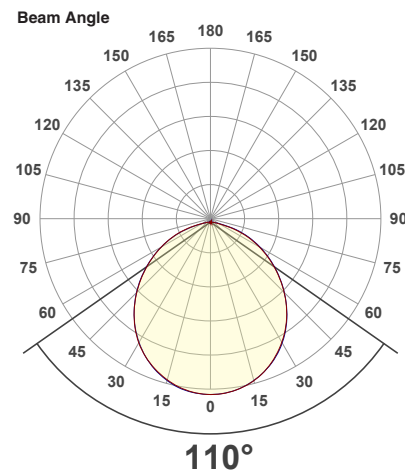

Name: _____

Company: _____

Phone: _____

Email: _____

VBD-MTR-8C Light Fixture 2.5" Round Recessed Downlight

SPECIFICATIONS

Model No.	VBD-MTR-8C
Trim Color	Polished Chrome
Trim Material	Aluminum
Trim Shape	Round
Compatible Light Engines	VBD-TR5-W (2400K • 2700K • 3000K • 3500K • 4000K • 5000K) VBD-TR4-RGBW
Outer Diameter	98mm (3.8")
Cut Size	65.8mm (2.5")
Depth	20.41mm (0.8")

VBD-TR5-W (Frosted Glass)

Model No.	VBD-TR5-W-FG
Input Voltage	12V DC
Wattage	5W
Body Colour	Metallic Silver
Available Trim Color	Silver • White • Black • Gold
Diffuser Material	Frosted Glass
Fixture Material	Aluminum
Beam Angle	110°
Rendering Index	CRI>90
IP Rating	IP20 (Damp Location)
Dimensions	49mm x 28.5mm (1.93" x 1.12")

Beam Details

Available Colour Temperatures

ORDERING GUIDE

Example part number: **VBD-TR5-W-FG-24K-S**

MODEL	SERIES	DIFFUSER	COLOUR	TRIM COLOUR
VBD	TR5-W	FG	XXX	X
			24K 35K 27K 40K 30K 50K	S B G W

NOTES:
 FG = Frosted Glass
 S = Silver
 G = Gold
 B = Black
 W = White

Available Colour Temperatures

Beam Details

Beam Angle

ORDERING GUIDE

Example part number: **VBD-TR5-W-L-24K-S**

NOTES:

L = Clear Lens
 S = Silver
 G = Gold
 B = Black
 W = White

VBD-TR4-RGBW (Frosted Glass)