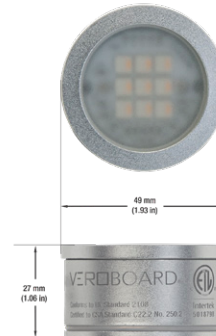

VBD-TR5-W (Frosted Glass)

Model No.	VBD-TR5-W-FG
Input Voltage	12V DC
Wattage	5W
Body Colour	Metallic Silver
Available Trim Color	Silver • White • Black • Gold
Diffuser Material	Frosted Glass
Fixture Material	Aluminum
Beam Angle	110°
Rendering Index	CRI>90
IP Rating	IP20 (Damp Location)
Dimensions	49mm x 28.5mm (1.93" x 1.12")

VBD-TR5-W (Clear Lens)

Model No.	VBD-TR5-W-L
Input Voltage	12V DC
Wattage	5W
Body Colour	Metallic Silver
Available Trim Color	Silver • White • Black • Gold
Diffuser Material	Clear Lens
Fixture Material	Aluminum
Beam Angle	35°
Rendering Index	CRI>90
IP Rating	IP20 (Damp Location)
Dimensions	49mm x 28.5mm (1.93" x 1.12")

Available Colour Temperatures

Beam Details

Beam Angle

ORDERING GUIDE

Example part number: **VBD-TR5-W-L-24K-S**

NOTES:

L = Clear Lens
 S = Silver
 G = Gold
 B = Black
 W = White

VBD-TR4-RGBW (Frosted Glass)

Model No.	VBD-TR4-RGBW-FG
Input Voltage	12V DC
Wattage	4W
Color Temperature	RGBW
Body Colour	Metallic Silver
Available Trim Color	Silver • White • Black • Gold
Diffuser Material	Frosted Glass
Fixture Material	Aluminum
Beam Angle	110°
Rendering Index	CRI>80
IP Rating	IP20 (Damp Location)
Dimensions	49mm x 28.5mm (1.93" x 1.12")