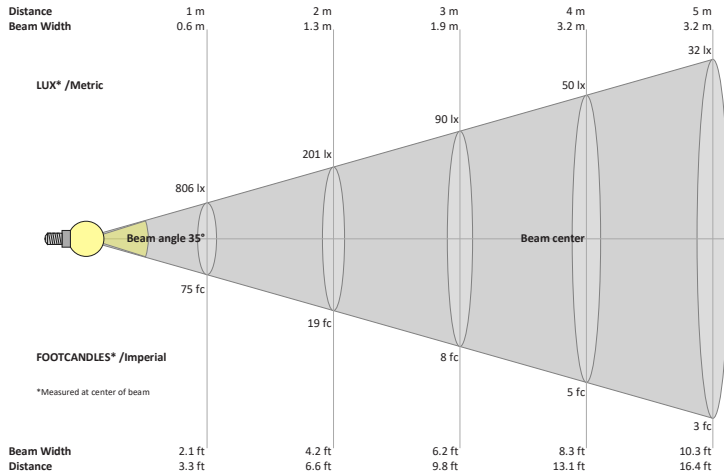

Name: _____

Company: _____

Phone: _____

Email: _____

VBD-MTR-7W Light Fixture 2.5" Round Recessed Downlight

SPECIFICATIONS

Model No.	VBD-MTR-7W
Trim Color	White
Trim Material	Aluminum
Trim Shape	Round
Compatible Light Engines	VBD-TR5-W (2400K • 2700K • 3000K • 3500K • 4000K • 5000K) VBD-TR4-RGBW
Outer Diameter	98mm (3.85")
Cut Size	63.5mm (2.5")
Depth	16mm (0.62")

Available Colour Temperatures

Beam Details

ORDERING GUIDE

Example part number: **VBD-TR5-W-FG-24K-S**

MODEL	SERIES	DIFFUSER	COLOUR	TRIM COLOUR
VBD	TR5-W	FG	XXX	X
			24K 35K 27K 40K 30K 50K	S B G W

NOTES:
 FG = Frosted Glass
 S = Silver
 G = Gold
 B = Black
 W = White

VBD-TR5-W (Clear Lens)

Model No.	VBD-TR5-W-L
Input Voltage	12V DC
Wattage	5W
Body Colour	Metallic Silver
Available Trim Color	Silver • White • Black • Gold
Diffuser Material	Clear Lens
Fixture Material	Aluminum
Beam Angle	35°
Rendering Index	CRI>90
IP Rating	IP20 (Damp Location)
Dimensions	49mm x 28.5mm (1.93" x 1.12")

Available Colour Temperatures

Beam Details

Beam Angle

ORDERING GUIDE

Example part number: **VBD-TR5-W-L-24K-S**

NOTES:

L = Clear Lens
 S = Silver
 G = Gold
 B = Black
 W = White

VBD-TR4-RGBW (Frosted Glass)