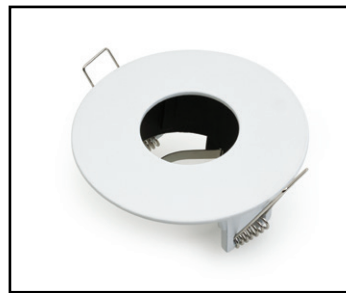

MODEL No. VBD-MTR-60T