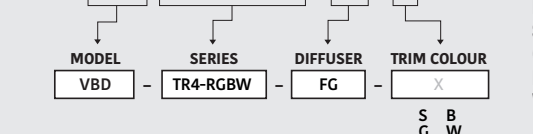

Available Colour Temperatures

Beam Details

Beam Angle

ORDERING GUIDE

Example part number: **VBD-TR5-W-L-24K-S**

NOTES:

L = Clear Lens
 S = Silver
 G = Gold
 B = Black
 W = White

VBD-TR4-RGBW (Frosted Glass)

Model No.	VBD-TR4-RGBW-FG
Input Voltage	12V DC
Wattage	4W
Color Temperature	RGBW
Body Colour	Metallic Silver
Available Trim Color	Silver • White • Black • Gold
Diffuser Material	Frosted Glass
Fixture Material	Aluminum
Beam Angle	110°
Rendering Index	CRI>80
IP Rating	IP20 (Damp Location)
Dimensions	49mm x 28.5mm (1.93" x 1.12")

Beam Details

Beam Angle

ORDERING GUIDE

Example part number: **VBD-TR4-RGBW-FG-S**

NOTES:

FG = Frosted Glass
 S = Silver
 G = Gold
 B = Black
 W = White

AVAILABLE TRIM MODELS

 <p>MODEL No. VBD-MTR-1C</p>	 <p>MODEL No. VBD-MTR-1W</p>	 <p>MODEL No. VBD-MTR-13C</p>	 <p>MODEL No. VBD-MTR-13W</p>
 <p>MODEL No. VBD-MTR-13B</p>	 <p>MODEL No. VBD-MTR-12C</p>	 <p>MODEL No. VBD-MTR-12W</p>	 <p>MODEL No. VBD-MTR-12B</p>
 <p>MODEL No. VBD-MTR-11C</p>	 <p>MODEL No. VBD-MTR-11W</p>	 <p>MODEL No. VBD-MTR-11B</p>	 <p>MODEL No. VBD-MTR-9C</p>
 <p>MODEL No. VBD-MTR-9W</p>	 <p>MODEL No. VBD-MTR-9B</p>	 <p>MODEL No. VBD-MTR-7C</p>	 <p>MODEL No. VBD-MTR-7W</p>
 <p>MODEL No. VBD-MTR-14C</p>	 <p>MODEL No. VBD-MTR-14W</p>	 <p>MODEL No. VBD-MTR-14B</p>	 <p>MODEL No. VBD-MTR-2C</p>
 <p>MODEL No. VBD-MTR-2W</p>	 <p>MODEL No. VBD-MTR-8C</p>	 <p>MODEL No. VBD-MTR-8W</p>	 <p>MODEL No. VBD-MTR-8B</p>
 <p>MODEL No. VBD-MTR-5C</p>	 <p>MODEL No. VBD-MTR-5W</p>	 <p>MODEL No. VBD-MTR-6C</p>	 <p>MODEL No. VBD-MTR-6W</p>