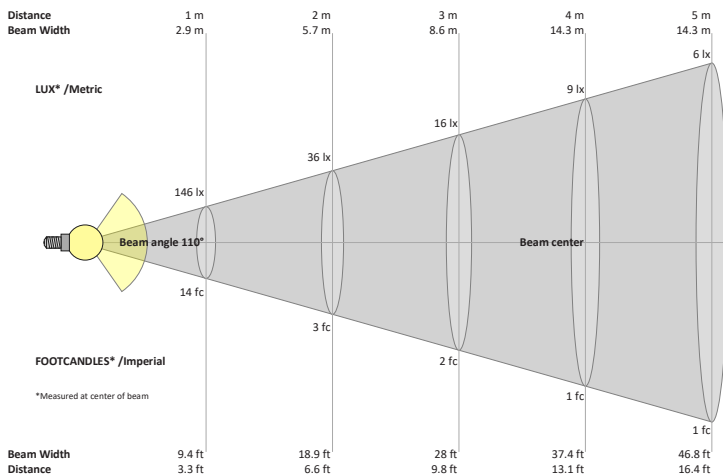

Name: _____

Company: _____

Phone: _____

Email: _____

VBD-MTR-7W Light Fixture 2.5" Round Recessed Downlight

SPECIFICATIONS

Model No.	VBD-MTR-7W
Trim Color	White
Trim Material	Aluminum
Trim Shape	Round
Compatible Light Engines	VBD-TR5-W (2400K • 2700K • 3000K • 3500K • 4000K • 5000K) VBD-TR4-RGBW
Outer Diameter	98mm (3.85")
Cut Size	63.5mm (2.5")
Depth	16mm (0.62")

VBD-TR5-W (Frosted Glass)

Model No.	VBD-TR5-W-FG
Input Voltage	12V DC
Wattage	5W
Body Colour	Metallic Silver
Available Trim Color	Silver • White • Black • Gold
Diffuser Material	Frosted Glass
Fixture Material	Aluminum
Beam Angle	110°
Rendering Index	CRI>90
IP Rating	IP20 (Damp Location)
Dimensions	49mm x 28.5mm (1.93" x 1.12")

Available Colour Temperatures

Beam Details

ORDERING GUIDE

Example part number: **VBD-TR5-W-FG-24K-S**

MODEL	SERIES	DIFFUSER	COLOUR	TRIM COLOUR
VBD	TR5-W	FG	XXX	X
			24K 35K 27K 40K 30K 50K	S B G W

NOTES:
 FG = Frosted Glass
 S = Silver
 G = Gold
 B = Black
 W = White

VBD-TR5-W (Clear Lens)

Model No.	VBD-TR5-W-L
Input Voltage	12V DC
Wattage	5W
Body Colour	Metallic Silver
Available Trim Color	Silver • White • Black • Gold
Diffuser Material	Clear Lens
Fixture Material	Aluminum
Beam Angle	35°
Rendering Index	CRI>90
IP Rating	IP20 (Damp Location)
Dimensions	49mm x 28.5mm (1.93" x 1.12")