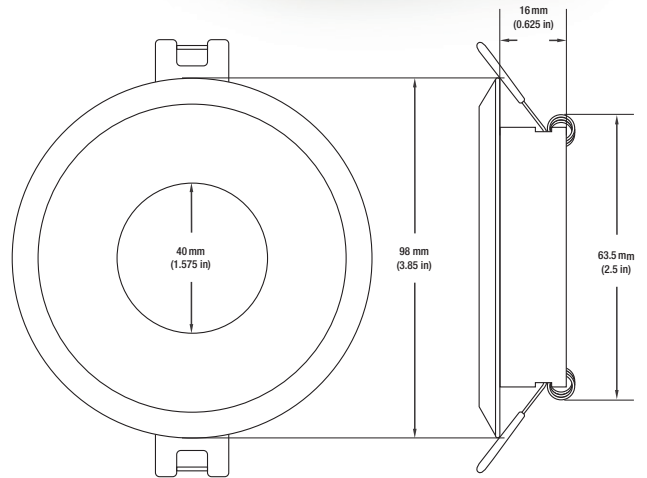

Name: _____

Company: _____

Phone: _____

Email: _____

VBD-MTR-7W Light Fixture 2.5" Round Recessed Downlight

SPECIFICATIONS

Model No.	VBD-MTR-7W
Trim Color	White
Trim Material	Aluminum
Trim Shape	Round
Compatible Light Engines	VBD-TR5-W (2400K • 2700K • 3000K • 3500K • 4000K • 5000K) VBD-TR4-RGBW
Outer Diameter	98mm (3.85")
Cut Size	63.5mm (2.5")
Depth	16mm (0.62")

VBD-TR5-W (Frosted Glass)

Model No.	VBD-TR5-W-FG
Input Voltage	12V DC
Wattage	5W
Body Colour	Metallic Silver
Available Trim Color	Silver • White • Black • Gold
Diffuser Material	Frosted Glass
Fixture Material	Aluminum
Beam Angle	110°
Rendering Index	CRI>90
IP Rating	IP20 (Damp Location)
Dimensions	49mm x 28.5mm (1.93" x 1.12")

VBD-TR5-W (Clear Lens)

Model No.	VBD-TR5-W-L
Input Voltage	12V DC
Wattage	5W
Body Colour	Metallic Silver
Available Trim Color	Silver • White • Black • Gold
Diffuser Material	Clear Lens
Fixture Material	Aluminum
Beam Angle	35°
Rendering Index	CRI>90
IP Rating	IP20 (Damp Location)
Dimensions	49mm x 28.5mm (1.93" x 1.12")

Model No.	VBD-TR4-RGBW-FG
Input Voltage	12V DC
Wattage	4W
Color Temperature	RGBW
Body Colour	Metallic Silver
Available Trim Color	Silver • White • Black • Gold
Diffuser Material	Frosted Glass
Fixture Material	Aluminum
Beam Angle	110°
Rendering Index	CRI>80
IP Rating	IP20 (Damp Location)
Dimensions	49mm x 28.5mm (1.93" x 1.12")