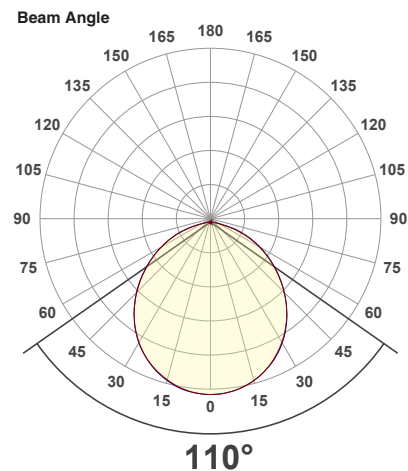

Name: _____

Company: _____

Phone: _____

Email: _____

VBD-MTR-7W Light Fixture 2.5" Round Recessed Downlight

SPECIFICATIONS

Model No.	VBD-MTR-7W
Trim Color	White
Trim Material	Aluminum
Trim Shape	Round
Compatible Light Engines	VBD-TR5-W (2400K • 2700K • 3000K • 3500K • 4000K • 5000K) VBD-TR4-RGBW
Outer Diameter	98mm (3.85")
Cut Size	63.5mm (2.5")
Depth	16mm (0.62")

VBD-TR5-W (Frosted Glass)

Model No.	VBD-TR5-W-FG
Input Voltage	12V DC
Wattage	5W
Body Colour	Metallic Silver
Available Trim Color	Silver • White • Black • Gold
Diffuser Material	Frosted Glass
Fixture Material	Aluminum
Beam Angle	110°
Rendering Index	CRI>90
IP Rating	IP20 (Damp Location)
Dimensions	49mm x 28.5mm (1.93" x 1.12")

Available Colour Temperatures

Beam Details

ORDERING GUIDE

Example part number: **VBD-TR5-W-FG-24K-S**

MODEL	SERIES	DIFFUSER	COLOUR	TRIM COLOUR
VBD	TR5-W	FG	XXX	X
			24K 35K 27K 40K 30K 50K	S B G W

NOTES:
 FG = Frosted Glass
 S = Silver
 G = Gold
 B = Black
 W = White

VBD-TR5-W (Clear Lens)

Model No.	VBD-TR5-W-L
Input Voltage	12V DC
Wattage	5W
Body Colour	Metallic Silver
Available Trim Color	Silver • White • Black • Gold
Diffuser Material	Clear Lens
Fixture Material	Aluminum
Beam Angle	35°
Rendering Index	CRI>90
IP Rating	IP20 (Damp Location)
Dimensions	49mm x 28.5mm (1.93" x 1.12")