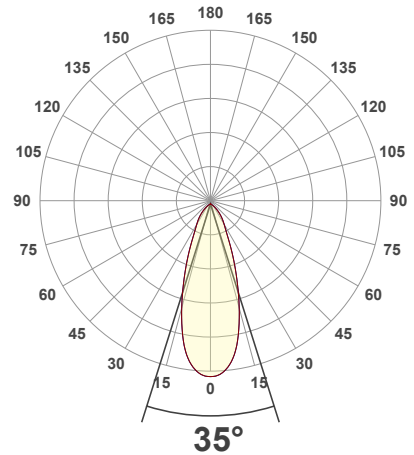

Name: _____

Company: _____

Phone: _____

Email: _____

VBD-MTR-7W Light Fixture 2.5" Round Recessed Downlight

SPECIFICATIONS

Model No.	VBD-MTR-7W
Trim Color	White
Trim Material	Aluminum
Trim Shape	Round
Compatible Light Engines	VBD-TR5-W (2400K • 2700K • 3000K • 3500K • 4000K • 5000K) VBD-TR4-RGBW
Outer Diameter	98mm (3.85")
Cut Size	63.5mm (2.5")
Depth	16mm (0.62")

Available Colour Temperatures

Beam Details

ORDERING GUIDE

Example part number: **VBD-TR5-W-FG-24K-S**

MODEL	SERIES	DIFFUSER	COLOUR	TRIM COLOUR
VBD	TR5-W	FG	XXX	X
			24K 35K 27K 40K 30K 50K	S B G W

NOTES:
 FG = Frosted Glass
 S = Silver
 G = Gold
 B = Black
 W = White

VBD-TR5-W (Clear Lens)

Model No.	VBD-TR5-W-L
Input Voltage	12V DC
Wattage	5W
Body Colour	Metallic Silver
Available Trim Color	Silver • White • Black • Gold
Diffuser Material	Clear Lens
Fixture Material	Aluminum
Beam Angle	35°
Rendering Index	CRI>90
IP Rating	IP20 (Damp Location)
Dimensions	49mm x 28.5mm (1.93" x 1.12")

Available Colour Temperatures

Beam Details

Beam Angle

ORDERING GUIDE

Example part number: **VBD-TR5-W-L-24K-S**

NOTES:

L = Clear Lens
 S = Silver
 G = Gold
 B = Black
 W = White

VBD-TR4-RGBW (Frosted Glass)