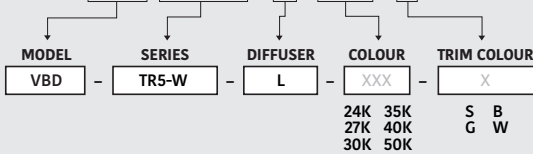

Available Colour Temperatures

Beam Details

ORDERING GUIDE

Example part number: **VBD-TR5-W-FG-24K-S**

MODEL	SERIES	DIFFUSER	COLOUR	TRIM COLOUR
VBD	TR5-W	FG	XXX	X
			24K 35K 27K 40K 30K 50K	S B G W

NOTES:
 FG = Frosted Glass
 S = Silver
 G = Gold
 B = Black
 W = White

Available Colour Temperatures

Beam Details

Beam Angle

ORDERING GUIDE

Example part number: **VBD-TR5-W-L-24K-S**

NOTES:

L = Clear Lens
 S = Silver
 G = Gold
 B = Black
 W = White

VBD-TR4-RGBW (Frosted Glass)

Model No.	VBD-TR4-RGBW-FG
Input Voltage	12V DC
Wattage	4W
Color Temperature	RGBW
Body Colour	Metallic Silver
Available Trim Color	Silver • White • Black • Gold
Diffuser Material	Frosted Glass
Fixture Material	Aluminum
Beam Angle	110°
Rendering Index	CRI>80
IP Rating	IP20 (Damp Location)
Dimensions	49mm x 28.5mm (1.93" x 1.12")