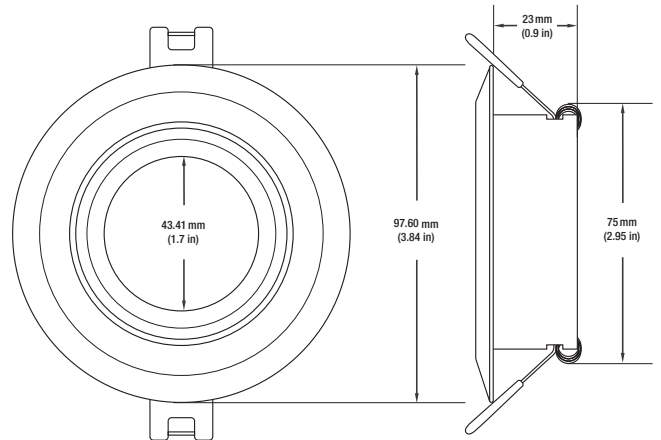

Features

- Widely used by interior designers.
- This VBD-MTR-6C light fixture is compatible to work with our VBD-TR Series Light engines.
- Contact us for more assistance and to know more about bulk orders.