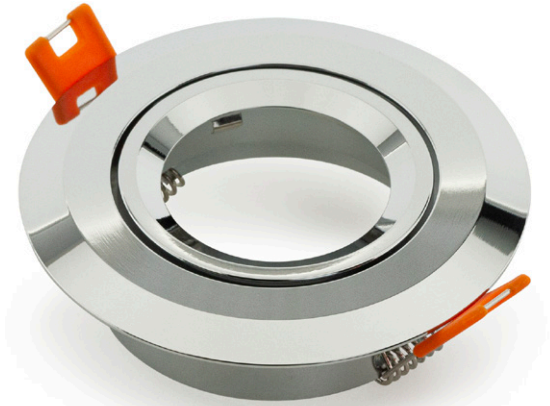

Name: _____

Company: _____

Phone: _____

Email: _____

VBD-MTR-6C Light Fixture 3" Round Recessed Downlight

SPECIFICATIONS

Model No.	VBD-MTR-6C
Trim Color	Polished Chrome
Trim Material	Aluminum
Trim Shape	Round
Compatible Light Engines	VBD-TR5-W (2400K • 2700K • 3000K • 3500K • 4000K • 5000K) VBD-TR4-RGBW
Outer Diameter	97.60mm (3.84")
Cut Size	75mm (3")
Depth	23mm (0.9")

SKU: 666561407223