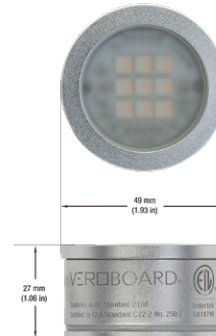

VBD-TR5-W (Clear Lens)

Model No.	VBD-TR5-W-L
Input Voltage	12V DC
Wattage	5W
Body Colour	Metallic Silver
Available Trim Color	Silver • White • Black • Gold
Diffuser Material	Clear Lens
Fixture Material	Aluminum
Beam Angle	35°
Rendering Index	CRI>90
IP Rating	IP20 (Damp Location)
Dimensions	49mm x 28.5mm (1.93" x 1.12")

Available Colour Temperatures

Beam Details

Beam Angle

ORDERING GUIDE

Example part number: **VBD-TR5-W-L-24K-S**

NOTES:

L = Clear Lens
S = Silver
G = Gold
B = Black
W = White

VBD-TR4-RGBW (Frosted Glass)

Model No.	VBD-TR4-RGBW-FG
Input Voltage	12V DC
Wattage	4W
Color Temperature	RGBW
Body Colour	Metallic Silver
Available Trim Color	Silver • White • Black • Gold
Diffuser Material	Frosted Glass
Fixture Material	Aluminum
Beam Angle	110°
Rendering Index	CRI>80
IP Rating	IP20 (Damp Location)
Dimensions	49mm x 28.5mm (1.93" x 1.12")

Beam Details

Beam Angle

ORDERING GUIDE

Example part number: **VBD-TR4-RGBW-FG-S**

NOTES:

FG = Frosted Glass
S = Silver
G = Gold
B = Black
W = White