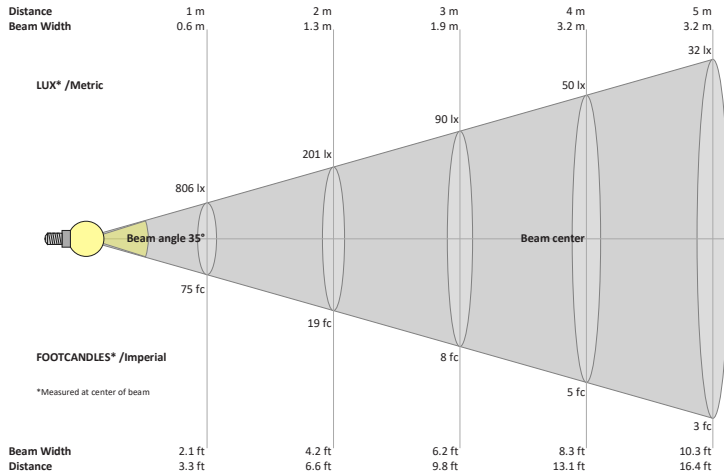

#### Beam Details

## VBD-TR5-W (Clear Lens)

Model No.	VBD-TR5-W-L
Input Voltage	12V DC
Wattage	5W
Body Colour	Metallic Silver
Available Trim Color	Silver • White • Black • Gold
Diffuser Material	Clear Lens
Fixture Material	Aluminum
Beam Angle	35°
Rendering Index	CRI>90
IP Rating	IP20 (Damp Location)
Dimensions	49mm x 28.5mm (1.93" x 1.12")

### Beam Details

### Beam Angle