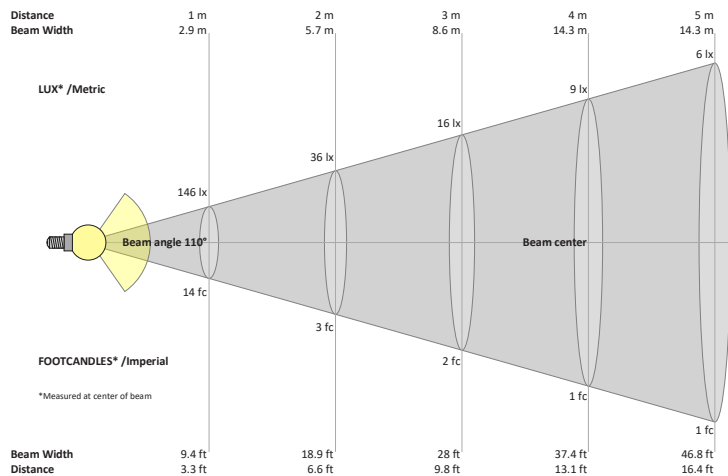

### VBD-TR5-W (Frosted Glass)

Model No.	VBD-TR5-W-FG
Input Voltage	12V DC
Wattage	5W
Body Colour	Metallic Silver
Available Trim Color	Silver • White • Black • Gold
Diffuser Material	Frosted Glass
Fixture Material	Aluminum
Beam Angle	110°
Rendering Index	CRI>90
IP Rating	IP20 (Damp Location)
Dimensions	49mm x 28.5mm (1.93" x 1.12")

#### Beam Details