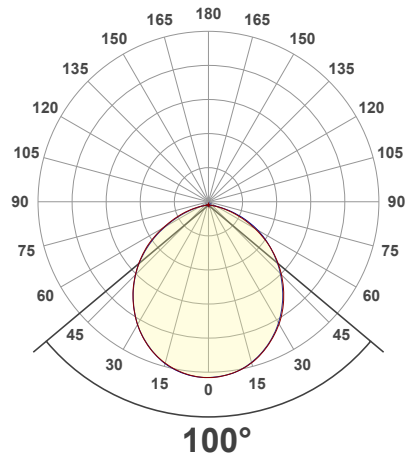

VBD-TR5-W (Clear Lens)

Model No.	VBD-TR5-W-L
Input Voltage	12V DC
Wattage	5W
Body Colour	Metallic Silver
Available Trim Color	Silver • White • Black • Gold
Diffuser Material	Clear Lens
Fixture Material	Aluminum
Beam Angle	35°
Rendering Index	CRI>90
IP Rating	IP20 (Damp Location)
Dimensions	49mm x 28.5mm (1.93" x 1.12")

Available Colour Temperatures

Beam Details

Beam Angle

ORDERING GUIDE

Example part number: **VBD-TR5-W-L-24K-S**

NOTES:

L = Clear Lens
S = Silver
G = Gold
B = Black
W = White

VBD-TR4-RGBW (Frosted Glass)

Model No.	VBD-TR4-RGBW-FG
Input Voltage	12V DC
Wattage	4W
Color Temperature	RGBW
Body Colour	Metallic Silver
Available Trim Color	Silver • White • Black • Gold
Diffuser Material	Frosted Glass
Fixture Material	Aluminum
Beam Angle	110°
Rendering Index	CRI>80
IP Rating	IP20 (Damp Location)
Dimensions	49mm x 28.5mm (1.93" x 1.12")

Beam Details

Beam Angle

ORDERING GUIDE

Example part number: **VBD-TR4-RGBW-FG-S**

NOTES:

FG = Frosted Glass
S = Silver
G = Gold
B = Black
W = White