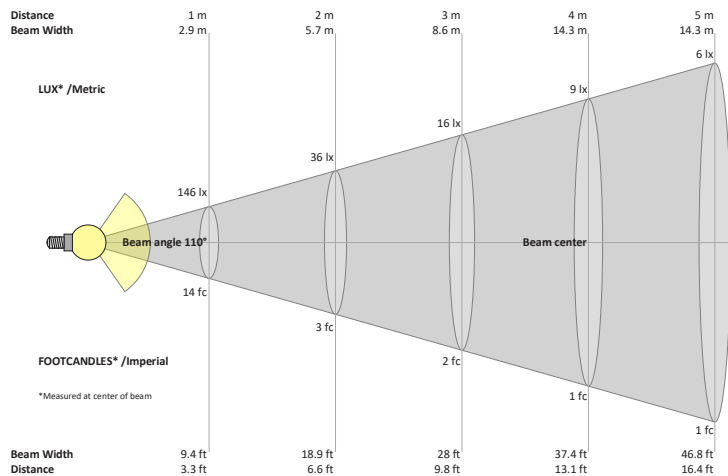

Beam Details