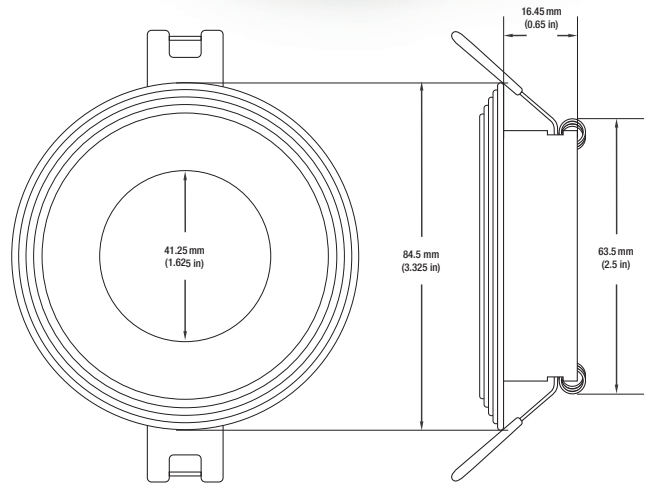

Name: _____

Company: _____

Phone: _____

Email: _____

VBD-MTR-3W Light Fixture 2.5" Round Recessed Downlight

SPECIFICATIONS

Model No.	VBD-MTR-3W
Trim Color	White
Trim Material	Aluminum
Trim Shape	Round
Compatible Light Engines	VBD-TR5-W (2400K • 2700K • 3000K • 3500K • 4000K • 5000K) VBD-TR4-RGBW
Outer Diameter	84.5mm (3.3")
Cut Size	63.5mm (2.5")
Depth	16.45mm (0.65")

VBD-TR5-W (Frosted Glass)

Model No.	VBD-TR5-W-FG
Input Voltage	12V DC
Wattage	5W
Body Colour	Metallic Silver
Available Trim Color	Silver • White • Black • Gold
Diffuser Material	Frosted Glass
Fixture Material	Aluminum
Beam Angle	110°
Rendering Index	CRI>90
IP Rating	IP20 (Damp Location)
Dimensions	49mm x 28.5mm (1.93" x 1.12")

VBD-TR5-W (Clear Lens)

Model No.	VBD-TR5-W-L
Input Voltage	12V DC
Wattage	5W
Body Colour	Metallic Silver
Available Trim Color	Silver • White • Black • Gold
Diffuser Material	Clear Lens
Fixture Material	Aluminum
Beam Angle	35°
Rendering Index	CRI>90
IP Rating	IP20 (Damp Location)
Dimensions	49mm x 28.5mm (1.93" x 1.12")

Model No.	VBD-TR4-RGBW-FG
Input Voltage	12V DC
Wattage	4W
Color Temperature	RGBW
Body Colour	Metallic Silver
Available Trim Color	Silver • White • Black • Gold
Diffuser Material	Frosted Glass
Fixture Material	Aluminum
Beam Angle	110°
Rendering Index	CRI>80
IP Rating	IP20 (Damp Location)
Dimensions	49mm x 28.5mm (1.93" x 1.12")