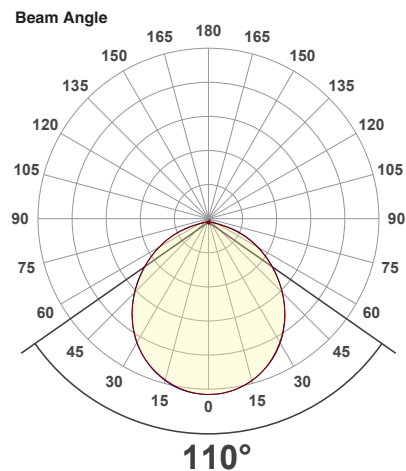

Name: _____

Company: _____

Phone: _____

Email: _____

VBD-MTR-3W Light Fixture 2.5" Round Recessed Downlight

SPECIFICATIONS

Model No.	VBD-MTR-3W
Trim Color	White
Trim Material	Aluminum
Trim Shape	Round
Compatible Light Engines	VBD-TR5-W (2400K • 2700K • 3000K • 3500K • 4000K • 5000K) VBD-TR4-RGBW
Outer Diameter	84.5mm (3.3")
Cut Size	63.5mm (2.5")
Depth	16.45mm (0.65")

VBD-TR5-W (Frosted Glass)

Model No.	VBD-TR5-W-FG
Input Voltage	12V DC
Wattage	5W
Body Colour	Metallic Silver
Available Trim Color	Silver • White • Black • Gold
Diffuser Material	Frosted Glass
Fixture Material	Aluminum
Beam Angle	110°
Rendering Index	CRI>90
IP Rating	IP20 (Damp Location)
Dimensions	49mm x 28.5mm (1.93" x 1.12")

Beam Details

Available Colour Temperatures

ORDERING GUIDE

Example part number: **VBD-TR5-W-FG-24K-S**

MODEL	SERIES	DIFFUSER	COLOUR	TRIM COLOUR
VBD	TR5-W	FG	24K 35K 27K 40K 30K 50K	S B G W

NOTES:
 FG = Frosted Glass
 S = Silver
 G = Gold
 B = Black
 W = White

Available Colour Temperatures

Beam Details

Beam Angle

ORDERING GUIDE

Example part number: **VBD-TR5-W-L-24K-S**

NOTES:

L = Clear Lens
S = Silver
G = Gold
B = Black
W = White

VBD-TR4-RGBW (Frosted Glass)