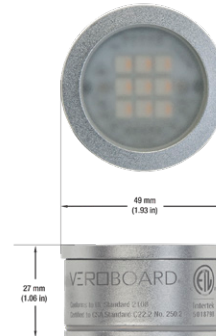

VBD-TR5-W (Frosted Glass)

Model No.	VBD-TR5-W-FG
Input Voltage	12V DC
Wattage	5W
Body Colour	Metallic Silver
Available Trim Color	Silver • White • Black • Gold
Diffuser Material	Frosted Glass
Fixture Material	Aluminum
Beam Angle	110°
Rendering Index	CRI>90
IP Rating	IP20 (Damp Location)
Dimensions	49mm x 28.5mm (1.93" x 1.12")

VBD-TR5-W (Clear Lens)

Model No.	VBD-TR5-W-L
Input Voltage	12V DC
Wattage	5W
Body Colour	Metallic Silver
Available Trim Color	Silver • White • Black • Gold
Diffuser Material	Clear Lens
Fixture Material	Aluminum
Beam Angle	35°
Rendering Index	CRI>90
IP Rating	IP20 (Damp Location)
Dimensions	49mm x 28.5mm (1.93" x 1.12")

Available Colour Temperatures

Beam Details

Beam Angle

ORDERING GUIDE

Example part number: **VBD-TR5-W-L-24K-S**

NOTES:

L = Clear Lens
S = Silver
G = Gold
B = Black
W = White

VBD-TR4-RGBW (Frosted Glass)

Model No.	VBD-TR4-RGBW-FG
Input Voltage	12V DC
Wattage	4W
Color Temperature	RGBW
Body Colour	Metallic Silver
Available Trim Color	Silver • White • Black • Gold
Diffuser Material	Frosted Glass
Fixture Material	Aluminum
Beam Angle	110°
Rendering Index	CRI>80
IP Rating	IP20 (Damp Location)
Dimensions	49mm x 28.5mm (1.93" x 1.12")