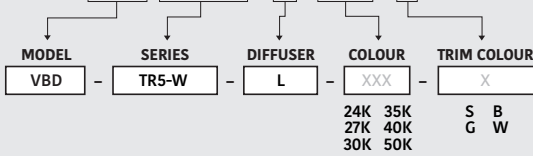

VBD-TR5-W (Clear Lens)

Model No.	VBD-TR5-W-L
Input Voltage	12V DC
Wattage	5W
Body Colour	Metallic Silver
Available Trim Color	Silver • White • Black • Gold
Diffuser Material	Clear Lens
Fixture Material	Aluminum
Beam Angle	35°
Rendering Index	CRI>90
IP Rating	IP20 (Damp Location)
Dimensions	49mm x 28.5mm (1.93" x 1.12")

Available Colour Temperatures

Beam Details

Beam Angle

ORDERING GUIDE

Example part number: **VBD-TR5-W-L-24K-S**

NOTES:

L = Clear Lens
S = Silver
G = Gold
B = Black
W = White

VBD-TR4-RGBW (Frosted Glass)

Model No.	VBD-TR4-RGBW-FG
Input Voltage	12V DC
Wattage	4W
Color Temperature	RGBW
Body Colour	Metallic Silver
Available Trim Color	Silver • White • Black • Gold
Diffuser Material	Frosted Glass
Fixture Material	Aluminum
Beam Angle	110°
Rendering Index	CRI>80
IP Rating	IP20 (Damp Location)
Dimensions	49mm x 28.5mm (1.93" x 1.12")

Beam Details

Beam Angle

ORDERING GUIDE

Example part number: **VBD-TR4-RGBW-FG-S**

NOTES:

FG = Frosted Glass
S = Silver
G = Gold
B = Black
W = White

AVAILABLE TRIM MODELS

AVAILABLE TRIM MODELS