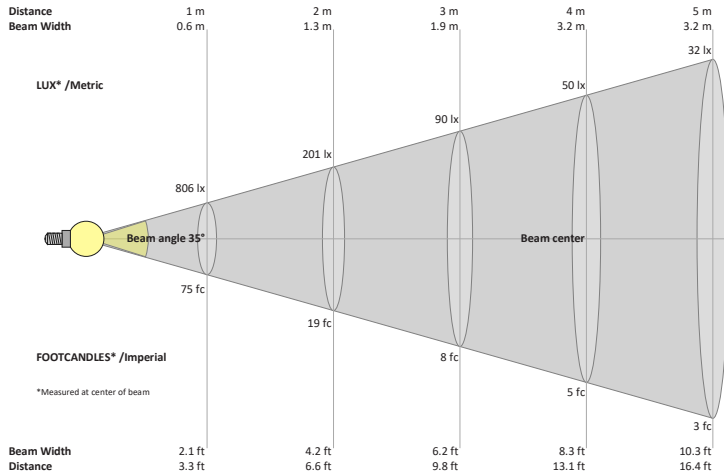

Name: _____

Company: _____

Phone: _____

Email: _____

VBD-MTR-3W Light Fixture 2.5" Round Recessed Downlight

SPECIFICATIONS

Model No.	VBD-MTR-3W
Trim Color	White
Trim Material	Aluminum
Trim Shape	Round
Compatible Light Engines	VBD-TR5-W (2400K • 2700K • 3000K • 3500K • 4000K • 5000K) VBD-TR4-RGBW
Outer Diameter	84.5mm (3.3")
Cut Size	63.5mm (2.5")
Depth	16.45mm (0.65")

Beam Details

Available Colour Temperatures

ORDERING GUIDE

Example part number: **VBD-TR5-W-FG-24K-S**

MODEL	SERIES	DIFFUSER	COLOUR	TRIM COLOUR
VBD	TR5-W	FG	24K 35K 27K 40K 30K 50K	S B G W

NOTES:
 FG = Frosted Glass
 S = Silver
 G = Gold
 B = Black
 W = White

VBD-TR5-W (Clear Lens)

Model No.	VBD-TR5-W-L
Input Voltage	12V DC
Wattage	5W
Body Colour	Metallic Silver
Available Trim Color	Silver • White • Black • Gold
Diffuser Material	Clear Lens
Fixture Material	Aluminum
Beam Angle	35°
Rendering Index	CRI>90
IP Rating	IP20 (Damp Location)
Dimensions	49mm x 28.5mm (1.93" x 1.12")

Available Colour Temperatures

Beam Details

Beam Angle

ORDERING GUIDE

Example part number: **VBD-TR5-W-L-24K-S**

NOTES:

L = Clear Lens
S = Silver
G = Gold
B = Black
W = White

VBD-TR4-RGBW (Frosted Glass)