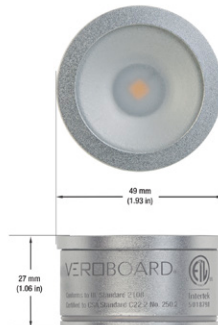

Name: _____

Company: _____

Phone: _____

Email: _____

VBD-MTR-3W Light Fixture 2.5" Round Recessed Downlight

SPECIFICATIONS

Model No.	VBD-MTR-3W
Trim Color	White
Trim Material	Aluminum
Trim Shape	Round
Compatible Light Engines	VBD-TR5-W (2400K • 2700K • 3000K • 3500K • 4000K • 5000K) VBD-TR4-RGBW
Outer Diameter	84.5mm (3.3")
Cut Size	63.5mm (2.5")
Depth	16.45mm (0.65")

VBD-TR5-W (Frosted Glass)

Model No.	VBD-TR5-W-FG
Input Voltage	12V DC
Wattage	5W
Body Colour	Metallic Silver
Available Trim Color	Silver • White • Black • Gold
Diffuser Material	Frosted Glass
Fixture Material	Aluminum
Beam Angle	110°
Rendering Index	CRI>90
IP Rating	IP20 (Damp Location)
Dimensions	49mm x 28.5mm (1.93" x 1.12")

VBD-TR5-W (Clear Lens)

Model No.	VBD-TR5-W-L
Input Voltage	12V DC
Wattage	5W
Body Colour	Metallic Silver
Available Trim Color	Silver • White • Black • Gold
Diffuser Material	Clear Lens
Fixture Material	Aluminum
Beam Angle	35°
Rendering Index	CRI>90
IP Rating	IP20 (Damp Location)
Dimensions	49mm x 28.5mm (1.93" x 1.12")

Model No.	VBD-TR4-RGBW-FG
Input Voltage	12V DC
Wattage	4W
Color Temperature	RGBW
Body Colour	Metallic Silver
Available Trim Color	Silver • White • Black • Gold
Diffuser Material	Frosted Glass
Fixture Material	Aluminum
Beam Angle	110°
Rendering Index	CRI>80
IP Rating	IP20 (Damp Location)
Dimensions	49mm x 28.5mm (1.93" x 1.12")