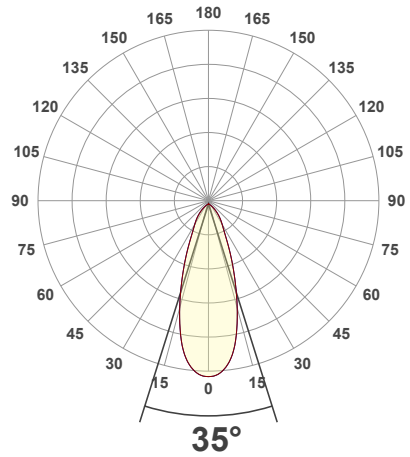

Name: _____

Company: _____

Phone: _____

Email: _____

VBD-MTR-3W Light Fixture 2.5" Round Recessed Downlight

SPECIFICATIONS

Model No.	VBD-MTR-3W
Trim Color	White
Trim Material	Aluminum
Trim Shape	Round
Compatible Light Engines	VBD-TR5-W (2400K • 2700K • 3000K • 3500K • 4000K • 5000K) VBD-TR4-RGBW
Outer Diameter	84.5mm (3.3")
Cut Size	63.5mm (2.5")
Depth	16.45mm (0.65")

Beam Details

Available Colour Temperatures

ORDERING GUIDE

Example part number: **VBD-TR5-W-FG-24K-S**

MODEL	SERIES	DIFFUSER	COLOUR	TRIM COLOUR
VBD	TR5-W	FG	24K 35K 27K 40K 30K 50K	S B G W

NOTES:
 FG = Frosted Glass
 S = Silver
 G = Gold
 B = Black
 W = White

VBD-TR5-W (Clear Lens)

Model No.	VBD-TR5-W-L
Input Voltage	12V DC
Wattage	5W
Body Colour	Metallic Silver
Available Trim Color	Silver • White • Black • Gold
Diffuser Material	Clear Lens
Fixture Material	Aluminum
Beam Angle	35°
Rendering Index	CRI>90
IP Rating	IP20 (Damp Location)
Dimensions	49mm x 28.5mm (1.93" x 1.12")

Available Colour Temperatures

Beam Details

Beam Angle

ORDERING GUIDE

Example part number: **VBD-TR5-W-L-24K-S**

NOTES:

L = Clear Lens
S = Silver
G = Gold
B = Black
W = White

VBD-TR4-RGBW (Frosted Glass)