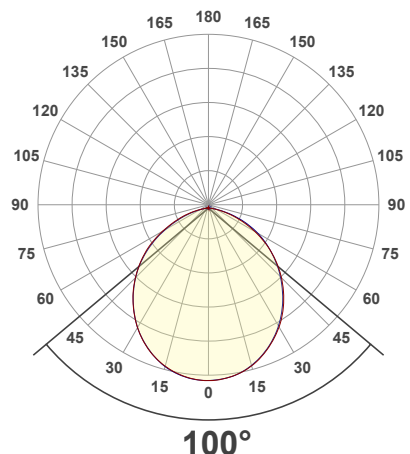

### Beam Angle

### NOTES:

L = Clear Lens  
 S = Silver  
 G = Gold  
 B = Black  
 W = White

### Beam Details