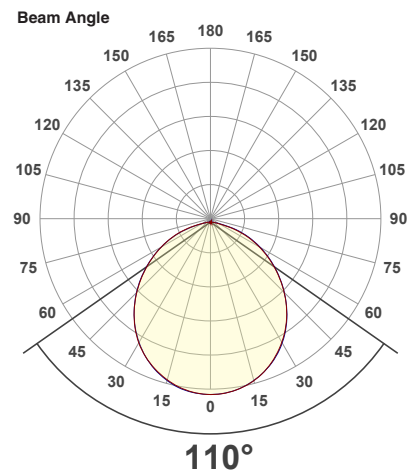

Available Colour Temperatures

ORDERING GUIDE

Example part number: **VBD-TR5-W-FG-24K-S**

MODEL: VBD - SERIES: TR5-W - DIFFUSER: FG - COLOUR: 24K - TRIM COLOUR: S

COLOUR options: 24K, 35K, 27K, 40K, 30K, 50K

TRIM COLOUR options: S (Silver), B (Black), G (Gold), W (White)

NOTES:
FG = Frosted Glass
S = Silver
G = Gold
B = Black
W = White