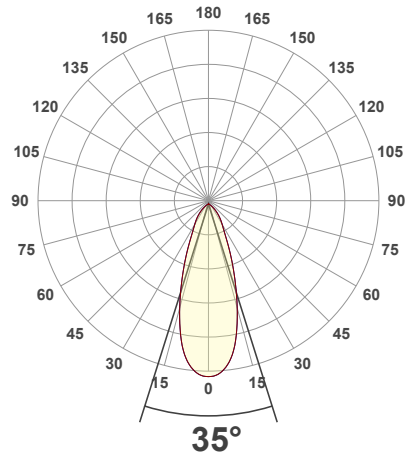

## VBD-TR5-W (Clear Lens)

Model No.	VBD-TR5-W-L
Input Voltage	12V DC
Wattage	5W
Body Colour	Metallic Silver
Available Trim Color	Silver • White • Black • Gold
Diffuser Material	Clear Lens
Fixture Material	Aluminum
Beam Angle	35°
Rendering Index	CRI>90
IP Rating	IP20 (Damp Location)
Dimensions	49 x 28.5mm (1.93 x 1.12")

### Beam Details

### Beam Angle