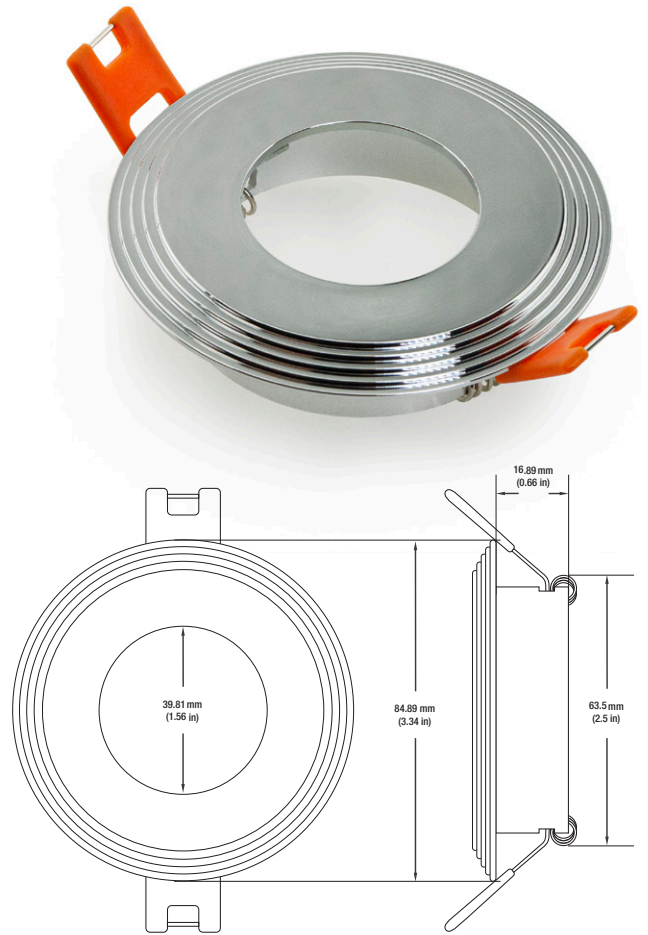

## VBD-MTR-3C Light Fixture 2.5" Round Recessed Downlight

### SPECIFICATIONS

Model No.	VBD-MTR-3C
Trim Color	Polished Chrome
Trim Material	Aluminum
Trim Shape	Round
Compatible Light Engines	VBD-TR5-W (2400K • 2700K • 3000K • 3500K • 4000K • 5000K) VBD-TR4-RGBW
Outer Diameter	84.89 mm (3.34 in)
Cut Size	63.5 mm (2.5 in)
Depth	16.89 mm (0.66 in)

## VBD-TR5-W (Frosted Glass)

Model No.	VBD-TR5-W-FG
Input Voltage	12V DC
Wattage	5W
Body Colour	Metallic Silver
Available Trim Color	Silver • White • Black • Gold
Diffuser Material	Frosted Glass
Fixture Material	Aluminum
Beam Angle	110°
Rendering Index	CRI>90
IP Rating	IP20 (Damp Location)
Dimensions	49 x 28.5mm (1.93 x 1.12")