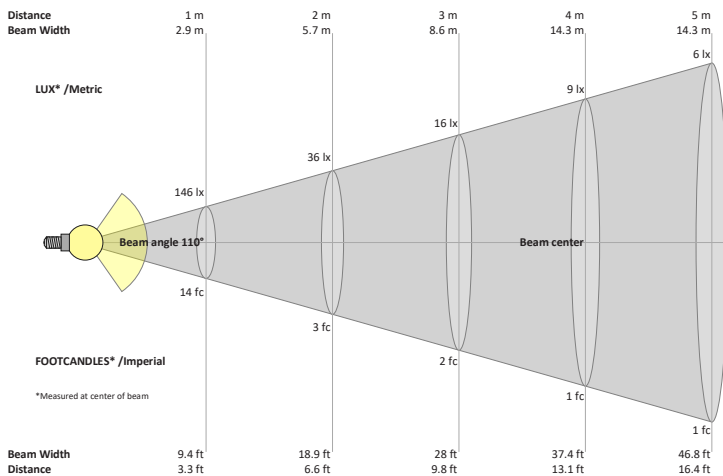

## VBD-TR5-W (Frosted Glass)

Model No.	VBD-TR5-W-FG
Input Voltage	12V DC
Wattage	5W
Body Colour	Metallic Silver
Available Trim Color	Silver • White • Black • Gold
Diffuser Material	Frosted Glass
Fixture Material	Aluminum
Beam Angle	110°
Rendering Index	CRI>90
IP Rating	IP20 (Damp Location)
Dimensions	49 x 28.5mm (1.93 x 1.12")

### Beam Details