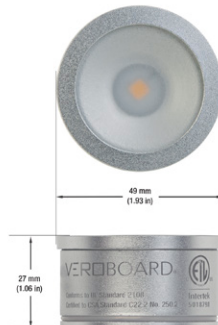

Name: _____

Company: _____

Phone: _____

Email: _____

VBD-MTR-2C Light Fixture 2.5" Round Recessed Downlight

SPECIFICATIONS

Model No.	VBD-MTR-2C
Trim Color	Polished Chrome
Trim Material	High-Quality Aluminum
Trim Shape	Round (Crescent Moon)
Compatible Light Engines	VBD-TR5-W (2400K • 2700K • 3000K • 3500K • 4000K • 5000K) VBD-TR4-RGBW
Outer Diameter	96mm (3.78")
Cut Size	64mm (2.5")
Depth	20mm (0.79")

VBD-TR5-W (Frosted Glass)

Model No.	VBD-TR5-W-FG
Input Voltage	12V DC
Wattage	5W
Body Colour	Metallic Silver
Available Trim Color	Silver • White • Black • Gold
Diffuser Material	Frosted Glass
Fixture Material	Aluminum
Beam Angle	110°
Rendering Index	CRI>90
IP Rating	IP20 (Damp Location)
Dimensions	49mm x 28.5mm (1.93" x 1.12")

VBD-TR5-W (Clear Lens)

Model No.	VBD-TR5-W-L
Input Voltage	12V DC
Wattage	5W
Body Colour	Metallic Silver
Available Trim Color	Silver • White • Black • Gold
Diffuser Material	Clear Lens
Fixture Material	Aluminum
Beam Angle	35°
Rendering Index	CRI>90
IP Rating	IP20 (Damp Location)
Dimensions	49mm x 28.5mm (1.93" x 1.12")

Model No.	VBD-TR4-RGBW-FG
Input Voltage	12V DC
Wattage	4W
Color Temperature	RGBW
Body Colour	Metallic Silver
Available Trim Color	Silver • White • Black • Gold
Diffuser Material	Frosted Glass
Fixture Material	Aluminum
Beam Angle	110°
Rendering Index	CRI>80
IP Rating	IP20 (Damp Location)
Dimensions	49mm x 28.5mm (1.93" x 1.12")