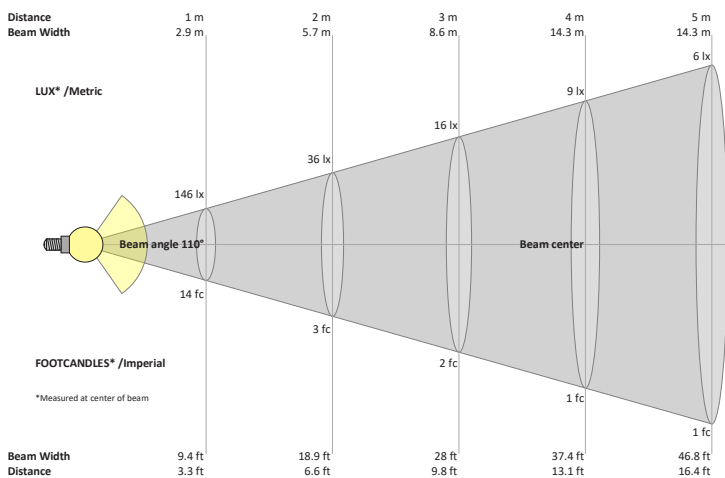

Name: _____

Company: _____

Phone: _____

Email: _____

VBD-MTR-2C Light Fixture 2.5" Round Recessed Downlight

SPECIFICATIONS

Model No.	VBD-MTR-2C
Trim Color	Polished Chrome
Trim Material	High-Quality Aluminum
Trim Shape	Round (Crescent Moon)
Compatible Light Engines	VBD-TR5-W (2400K • 2700K • 3000K • 3500K • 4000K • 5000K) VBD-TR4-RGBW
Outer Diameter	96mm (3.78")
Cut Size	64mm (2.5")
Depth	20mm (0.79")

VBD-TR5-W (Frosted Glass)

Model No.	VBD-TR5-W-FG
Input Voltage	12V DC
Wattage	5W
Body Colour	Metallic Silver
Available Trim Color	Silver • White • Black • Gold
Diffuser Material	Frosted Glass
Fixture Material	Aluminum
Beam Angle	110°
Rendering Index	CRI>90
IP Rating	IP20 (Damp Location)
Dimensions	49mm x 28.5mm (1.93" x 1.12")

Beam Details

Available Colour Temperatures

ORDERING GUIDE

Example part number: **VBD-TR5-W-FG-24K-S**

MODEL	SERIES	DIFFUSER	COLOUR	TRIM COLOUR
VBD	TR5-W	FG	24K	X
			27K 35K 30K 40K 50K	S B G W

NOTES:
 FG = Frosted Glass
 S = Silver
 G = Gold
 B = Black
 W = White

VBD-TR5-W (Clear Lens)

Model No.	VBD-TR5-W-L
Input Voltage	12V DC
Wattage	5W
Body Colour	Metallic Silver
Available Trim Color	Silver • White • Black • Gold
Diffuser Material	Clear Lens
Fixture Material	Aluminum
Beam Angle	35°
Rendering Index	CRI>90
IP Rating	IP20 (Damp Location)
Dimensions	49mm x 28.5mm (1.93" x 1.12")