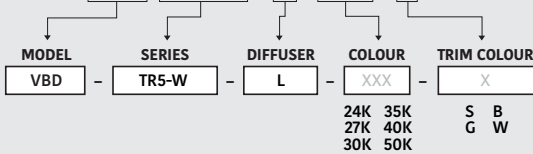

Beam Details

Available Colour Temperatures

ORDERING GUIDE

Example part number: **VBD-TR5-W-FG-24K-S**

MODEL	SERIES	DIFFUSER	COLOUR	TRIM COLOUR
VBD	TR5-W	FG	24K	X
			27K 35K 30K 40K 50K	S B G W

NOTES:
 FG = Frosted Glass
 S = Silver
 G = Gold
 B = Black
 W = White

Available Colour Temperatures

Beam Details

Beam Angle

ORDERING GUIDE

Example part number: **VBD-TR5-W-L-24K-S**

NOTES:

L = Clear Lens
S = Silver
G = Gold
B = Black
W = White

VBD-TR4-RGBW (Frosted Glass)

Model No.	VBD-TR4-RGBW-FG
Input Voltage	12V DC
Wattage	4W
Color Temperature	RGBW
Body Colour	Metallic Silver
Available Trim Color	Silver • White • Black • Gold
Diffuser Material	Frosted Glass
Fixture Material	Aluminum
Beam Angle	110°
Rendering Index	CRI>80
IP Rating	IP20 (Damp Location)
Dimensions	49mm x 28.5mm (1.93" x 1.12")