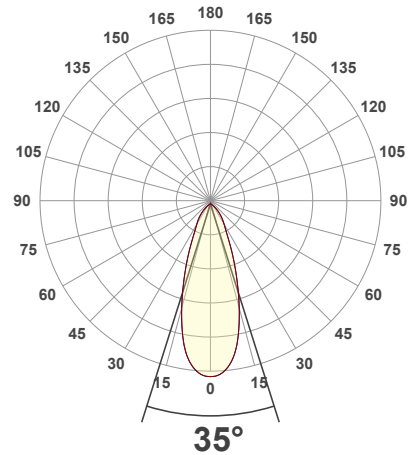

Name: _____

Company: _____

Phone: _____

Email: _____

VBD-MTR-2C Light Fixture 2.5" Round Recessed Downlight

SPECIFICATIONS

Model No.	VBD-MTR-2C
Trim Color	Polished Chrome
Trim Material	High-Quality Aluminum
Trim Shape	Round (Crescent Moon)
Compatible Light Engines	VBD-TR5-W (2400K • 2700K • 3000K • 3500K • 4000K • 5000K) VBD-TR4-RGBW
Outer Diameter	96mm (3.78")
Cut Size	64mm (2.5")
Depth	20mm (0.79")

Beam Details

Available Colour Temperatures

ORDERING GUIDE

Example part number: **VBD-TR5-W-FG-24K-S**

MODEL	SERIES	DIFFUSER	COLOUR	TRIM COLOUR
VBD	TR5-W	FG	24K	X
			27K 35K 30K 40K 50K	S B G W

NOTES:
 FG = Frosted Glass
 S = Silver
 G = Gold
 B = Black
 W = White

VBD-TR5-W (Clear Lens)

Model No.	VBD-TR5-W-L
Input Voltage	12V DC
Wattage	5W
Body Colour	Metallic Silver
Available Trim Color	Silver • White • Black • Gold
Diffuser Material	Clear Lens
Fixture Material	Aluminum
Beam Angle	35°
Rendering Index	CRI>90
IP Rating	IP20 (Damp Location)
Dimensions	49mm x 28.5mm (1.93" x 1.12")

Available Colour Temperatures

Beam Details

Beam Angle

ORDERING GUIDE

Example part number: **VBD-TR5-W-L-24K-S**

NOTES:

L = Clear Lens
S = Silver
G = Gold
B = Black
W = White

VBD-TR4-RGBW (Frosted Glass)