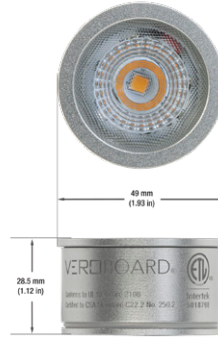

Name: _____

Company: _____

Phone: _____

Email: _____

VBD-MTR-2C Light Fixture 2.5" Round Recessed Downlight

SPECIFICATIONS

Model No.	VBD-MTR-2C
Trim Color	Polished Chrome
Trim Material	High-Quality Aluminum
Trim Shape	Round (Crescent Moon)
Compatible Light Engines	VBD-TR5-W (2400K • 2700K • 3000K • 3500K • 4000K • 5000K) VBD-TR4-RGBW
Outer Diameter	96mm (3.78")
Cut Size	64mm (2.5")
Depth	20mm (0.79")

VBD-TR5-W (Frosted Glass)

Model No.	VBD-TR5-W-FG
Input Voltage	12V DC
Wattage	5W
Body Colour	Metallic Silver
Available Trim Color	Silver • White • Black • Gold
Diffuser Material	Frosted Glass
Fixture Material	Aluminum
Beam Angle	110°
Rendering Index	CRI>90
IP Rating	IP20 (Damp Location)
Dimensions	49mm x 28.5mm (1.93" x 1.12")

Beam Details

Available Colour Temperatures

ORDERING GUIDE

Example part number: **VBD-TR5-W-FG-24K-S**

MODEL	SERIES	DIFFUSER	COLOUR	TRIM COLOUR
VBD	TR5-W	FG	24K	X
			27K 35K 30K 40K 50K	S B G W

NOTES:
 FG = Frosted Glass
 S = Silver
 G = Gold
 B = Black
 W = White

VBD-TR5-W (Clear Lens)

Model No.	VBD-TR5-W-L
Input Voltage	12V DC
Wattage	5W
Body Colour	Metallic Silver
Available Trim Color	Silver • White • Black • Gold
Diffuser Material	Clear Lens
Fixture Material	Aluminum
Beam Angle	35°
Rendering Index	CRI>90
IP Rating	IP20 (Damp Location)
Dimensions	49mm x 28.5mm (1.93" x 1.12")