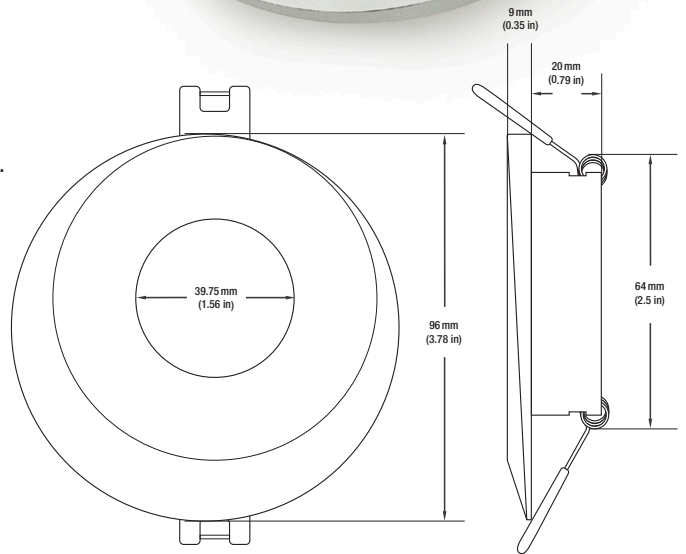

Name: _____

Company: _____

Phone: _____

Email: _____

VBD-MTR-2C Light Fixture 2.5" Round Recessed Downlight

SPECIFICATIONS

Model No.	VBD-MTR-2C
Trim Color	Polished Chrome
Trim Material	High-Quality Aluminum
Trim Shape	Round (Crescent Moon)
Compatible Light Engines	VBD-TR5-W (2400K • 2700K • 3000K • 3500K • 4000K • 5000K) VBD-TR4-RGBW
Outer Diameter	96mm (3.78")
Cut Size	64mm (2.5")
Depth	20mm (0.79")

VBD-TR5-W (Frosted Glass)

Model No.	VBD-TR5-W-FG
Input Voltage	12V DC
Wattage	5W
Body Colour	Metallic Silver
Available Trim Color	Silver • White • Black • Gold
Diffuser Material	Frosted Glass
Fixture Material	Aluminum
Beam Angle	110°
Rendering Index	CRI>90
IP Rating	IP20 (Damp Location)
Dimensions	49mm x 28.5mm (1.93" x 1.12")

VBD-TR5-W (Clear Lens)

Model No.	VBD-TR5-W-L
Input Voltage	12V DC
Wattage	5W
Body Colour	Metallic Silver
Available Trim Color	Silver • White • Black • Gold
Diffuser Material	Clear Lens
Fixture Material	Aluminum
Beam Angle	35°
Rendering Index	CRI>90
IP Rating	IP20 (Damp Location)
Dimensions	49mm x 28.5mm (1.93" x 1.12")

Model No.	VBD-TR4-RGBW-FG
Input Voltage	12V DC
Wattage	4W
Color Temperature	RGBW
Body Colour	Metallic Silver
Available Trim Color	Silver • White • Black • Gold
Diffuser Material	Frosted Glass
Fixture Material	Aluminum
Beam Angle	110°
Rendering Index	CRI>80
IP Rating	IP20 (Damp Location)
Dimensions	49mm x 28.5mm (1.93" x 1.12")