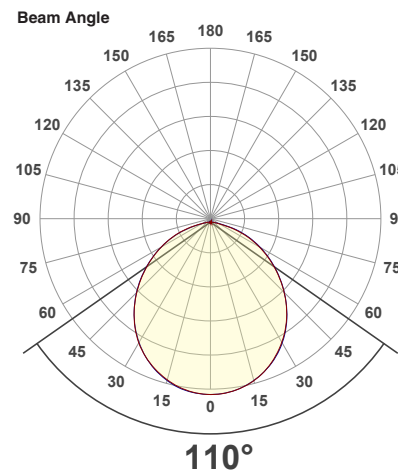

Name: _____

Company: _____

Phone: _____

Email: _____

VBD-MTR-2C Light Fixture 2.5" Round Recessed Downlight

SPECIFICATIONS

Model No.	VBD-MTR-2C
Trim Color	Polished Chrome
Trim Material	High-Quality Aluminum
Trim Shape	Round (Crescent Moon)
Compatible Light Engines	VBD-TR5-W (2400K • 2700K • 3000K • 3500K • 4000K • 5000K) VBD-TR4-RGBW
Outer Diameter	96mm (3.78")
Cut Size	64mm (2.5")
Depth	20mm (0.79")

VBD-TR5-W (Frosted Glass)

Model No.	VBD-TR5-W-FG
Input Voltage	12V DC
Wattage	5W
Body Colour	Metallic Silver
Available Trim Color	Silver • White • Black • Gold
Diffuser Material	Frosted Glass
Fixture Material	Aluminum
Beam Angle	110°
Rendering Index	CRI>90
IP Rating	IP20 (Damp Location)
Dimensions	49mm x 28.5mm (1.93" x 1.12")

Beam Details

Available Colour Temperatures

ORDERING GUIDE

Example part number: **VBD-TR5-W-FG-24K-S**

MODEL	SERIES	DIFFUSER	COLOUR	TRIM COLOUR
VBD	TR5-W	FG	24K	X
			27K 35K 30K 40K 50K	S B G W

NOTES:
 FG = Frosted Glass
 S = Silver
 G = Gold
 B = Black
 W = White

Available Colour Temperatures

Beam Details

Beam Angle

ORDERING GUIDE

Example part number: **VBD-TR5-W-L-24K-S**

NOTES:

L = Clear Lens
S = Silver
G = Gold
B = Black
W = White

VBD-TR4-RGBW (Frosted Glass)