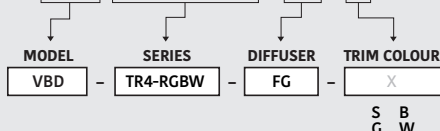

Available Colour Temperatures

Beam Details

Beam Angle

ORDERING GUIDE

Example part number: **VBD-TR5-W-L-24K-S**

NOTES:

L = Clear Lens
S = Silver
G = Gold
B = Black
W = White

VBD-TR4-RGBW (Frosted Glass)

Model No.	VBD-TR4-RGBW-FG
Input Voltage	12V DC
Wattage	4W
Color Temperature	RGBW
Body Colour	Metallic Silver
Available Trim Color	Silver • White • Black • Gold
Diffuser Material	Frosted Glass
Fixture Material	Aluminum
Beam Angle	110°
Rendering Index	CRI>80
IP Rating	IP20 (Damp Location)
Dimensions	49mm x 28.5mm (1.93" x 1.12")

Beam Details

Beam Angle

ORDERING GUIDE

Example part number: **VBD-TR4-RGBW-FG-S**

NOTES:

FG = Frosted Glass
S = Silver
G = Gold
B = Black
W = White

AVAILABLE TRIM MODELS

 <p>MODEL No. VBD-MTR-1C</p>	 <p>MODEL No. VBD-MTR-1W</p>	 <p>MODEL No. VBD-MTR-13C</p>	 <p>MODEL No. VBD-MTR-13W</p>
 <p>MODEL No. VBD-MTR-13B</p>	 <p>MODEL No. VBD-MTR-12C</p>	 <p>MODEL No. VBD-MTR-12W</p>	 <p>MODEL No. VBD-MTR-12B</p>
 <p>MODEL No. VBD-MTR-11C</p>	 <p>MODEL No. VBD-MTR-11W</p>	 <p>MODEL No. VBD-MTR-11B</p>	 <p>MODEL No. VBD-MTR-9C</p>
 <p>MODEL No. VBD-MTR-9W</p>	 <p>MODEL No. VBD-MTR-9B</p>	 <p>MODEL No. VBD-MTR-7C</p>	 <p>MODEL No. VBD-MTR-7W</p>
 <p>MODEL No. VBD-MTR-14C</p>	 <p>MODEL No. VBD-MTR-14W</p>	 <p>MODEL No. VBD-MTR-14B</p>	 <p>MODEL No. VBD-MTR-2C</p>
 <p>MODEL No. VBD-MTR-2W</p>	 <p>MODEL No. VBD-MTR-8C</p>	 <p>MODEL No. VBD-MTR-8W</p>	 <p>MODEL No. VBD-MTR-8B</p>
 <p>MODEL No. VBD-MTR-5C</p>	 <p>MODEL No. VBD-MTR-5W</p>	 <p>MODEL No. VBD-MTR-6C</p>	 <p>MODEL No. VBD-MTR-6W</p>

AVAILABLE TRIM MODELS

MODEL No. VBD-MTR-3C

MODEL No. VBD-MTR-3W

MODEL No. VBD-MTR-4C

MODEL No. VBD-MTR-4W

MODEL No. VBD-MTR-16C

MODEL No. VBD-MTR-16W

MODEL No. VBD-MTR-10W