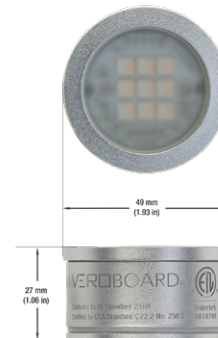

VBD-TR5-W (Frosted Glass)

Model No.	VBD-TR5-W-FG
Input Voltage	12V DC
Wattage	5W
Body Colour	Metallic Silver
Available Trim Color	Silver • White • Black • Gold
Diffuser Material	Frosted Glass
Fixture Material	Aluminum
Beam Angle	110°
Rendering Index	CRI>90
IP Rating	IP20 (Damp Location)
Dimensions	49mm x 28.5mm (1.93" x 1.12")

VBD-TR5-W (Clear Lens)

Model No.	VBD-TR5-W-L
Input Voltage	12V DC
Wattage	5W
Body Colour	Metallic Silver
Available Trim Color	Silver • White • Black • Gold
Diffuser Material	Clear Lens
Fixture Material	Aluminum
Beam Angle	35°
Rendering Index	CRI>90
IP Rating	IP20 (Damp Location)
Dimensions	49mm x 28.5mm (1.93" x 1.12")

Available Colour Temperatures

Beam Details

Beam Angle

ORDERING GUIDE

Example part number: **VBD-TR5-W-L-24K-S**

NOTES:

L = Clear Lens
S = Silver
G = Gold
B = Black
W = White

VBD-TR4-RGBW (Frosted Glass)

Model No.	VBD-TR4-RGBW-FG
Input Voltage	12V DC
Wattage	4W
Color Temperature	RGBW
Body Colour	Metallic Silver
Available Trim Color	Silver • White • Black • Gold
Diffuser Material	Frosted Glass
Fixture Material	Aluminum
Beam Angle	110°
Rendering Index	CRI>80
IP Rating	IP20 (Damp Location)
Dimensions	49mm x 28.5mm (1.93" x 1.12")