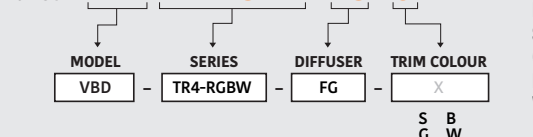

Available Colour Temperatures

Beam Details

Beam Angle

ORDERING GUIDE

Example part number: **VBD-TR5-W-L-24K-S**

NOTES:

L = Clear Lens
S = Silver
G = Gold
B = Black
W = White

VBD-TR4-RGBW (Frosted Glass)

Model No.	VBD-TR4-RGBW-FG
Input Voltage	12V DC
Wattage	4W
Color Temperature	RGBW
Body Colour	Metallic Silver
Available Trim Color	Silver • White • Black • Gold
Diffuser Material	Frosted Glass
Fixture Material	Aluminum
Beam Angle	110°
Rendering Index	CRI>80
IP Rating	IP20 (Damp Location)
Dimensions	49mm x 28.5mm (1.93" x 1.12")

Beam Details

Beam Angle

ORDERING GUIDE

Example part number: **VBD-TR4-RGBW-FG-S**

NOTES:

FG = Frosted Glass
S = Silver
G = Gold
B = Black
W = White

AVAILABLE TRIM MODELS

 <p>MODEL No. VBD-MTR-1C</p>	 <p>MODEL No. VBD-MTR-1W</p>	 <p>MODEL No. VBD-MTR-13C</p>	 <p>MODEL No. VBD-MTR-13W</p>
 <p>MODEL No. VBD-MTR-13B</p>	 <p>MODEL No. VBD-MTR-12C</p>	 <p>MODEL No. VBD-MTR-12W</p>	 <p>MODEL No. VBD-MTR-12B</p>
 <p>MODEL No. VBD-MTR-11C</p>	 <p>MODEL No. VBD-MTR-11W</p>	 <p>MODEL No. VBD-MTR-11B</p>	 <p>MODEL No. VBD-MTR-9C</p>
 <p>MODEL No. VBD-MTR-9W</p>	 <p>MODEL No. VBD-MTR-9B</p>	 <p>MODEL No. VBD-MTR-7C</p>	 <p>MODEL No. VBD-MTR-7W</p>
 <p>MODEL No. VBD-MTR-14C</p>	 <p>MODEL No. VBD-MTR-14W</p>	 <p>MODEL No. VBD-MTR-14B</p>	 <p>MODEL No. VBD-MTR-2C</p>
 <p>MODEL No. VBD-MTR-2W</p>	 <p>MODEL No. VBD-MTR-8C</p>	 <p>MODEL No. VBD-MTR-8W</p>	 <p>MODEL No. VBD-MTR-8B</p>
 <p>MODEL No. VBD-MTR-5C</p>	 <p>MODEL No. VBD-MTR-5W</p>	 <p>MODEL No. VBD-MTR-6C</p>	 <p>MODEL No. VBD-MTR-6W</p>