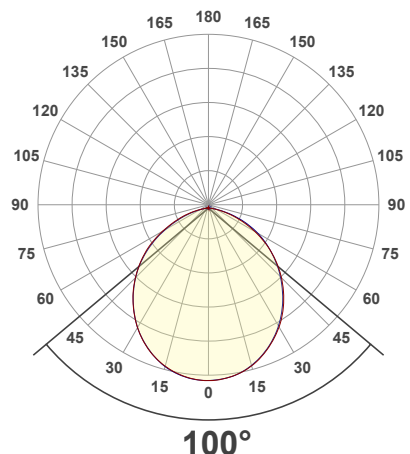

VBD-TR5-W (Clear Lens)

Model No.	VBD-TR5-W-L
Input Voltage	12V DC
Wattage	5W
Body Colour	Metallic Silver
Available Trim Color	Silver • White • Black • Gold
Diffuser Material	Clear Lens
Fixture Material	Aluminum
Beam Angle	35°
Rendering Index	CRI>90
IP Rating	IP20 (Damp Location)
Dimensions	49mm x 28.5mm (1.93" x 1.12")

Available Colour Temperatures

Beam Details

Beam Angle

ORDERING GUIDE

Example part number: **VBD-TR5-W-L-24K-S**

NOTES:

L = Clear Lens
S = Silver
G = Gold
B = Black
W = White

VBD-TR4-RGBW (Frosted Glass)

Model No.	VBD-TR4-RGBW-FG
Input Voltage	12V DC
Wattage	4W
Color Temperature	RGBW
Body Colour	Metallic Silver
Available Trim Color	Silver • White • Black • Gold
Diffuser Material	Frosted Glass
Fixture Material	Aluminum
Beam Angle	110°
Rendering Index	CRI>80
IP Rating	IP20 (Damp Location)
Dimensions	49mm x 28.5mm (1.93" x 1.12")

Beam Details

Beam Angle

ORDERING GUIDE

Example part number: **VBD-TR4-RGBW-FG-S**

NOTES:

FG = Frosted Glass
S = Silver
G = Gold
B = Black
W = White