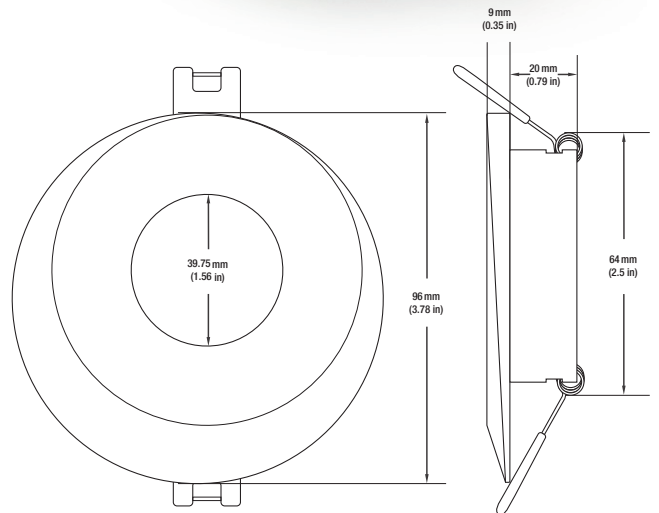

Name: _____

Company: _____

Phone: _____

Email: _____

VBD-MTR-2W Light Fixture 2.5" Round Recessed Downlight

SPECIFICATIONS

Model No.	VBD-MTR-2W
Trim Color	White
Trim Material	Aluminum
Trim Shape	Round (Crescent Moon)
Compatible Light Engines	VBD-TR5-W (2400K • 2700K • 3000K • 3500K • 4000K • 5000K) VBD-TR4-RGBW
Outer Diameter	96mm (3.78")
Cut Size	64mm (2.5")
Depth	20mm (0.8")

VBD-TR5-W (Frosted Glass)

Model No.	VBD-TR5-W-FG
Input Voltage	12V DC
Wattage	5W
Body Colour	Metallic Silver
Available Trim Color	Silver • White • Black • Gold
Diffuser Material	Frosted Glass
Fixture Material	Aluminum
Beam Angle	110°
Rendering Index	CRI>90
IP Rating	IP20 (Damp Location)
Dimensions	49mm x 28.5mm (1.93" x 1.12")

VBD-TR5-W (Clear Lens)

Model No.	VBD-TR5-W-L
Input Voltage	12V DC
Wattage	5W
Body Colour	Metallic Silver
Available Trim Color	Silver • White • Black • Gold
Diffuser Material	Clear Lens
Fixture Material	Aluminum
Beam Angle	35°
Rendering Index	CRI>90
IP Rating	IP20 (Damp Location)
Dimensions	49mm x 28.5mm (1.93" x 1.12")