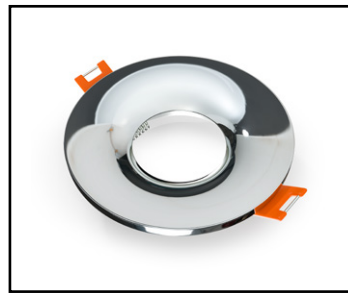

MODEL No. VBD-MTR-4C