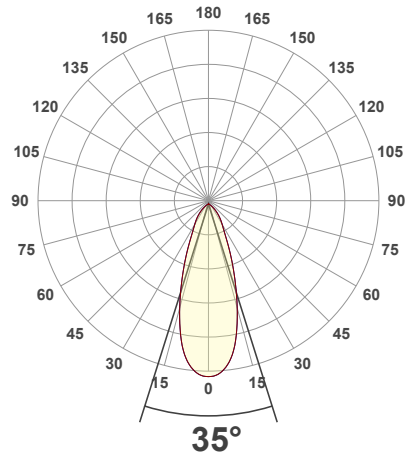

Name: _____

Company: _____

Phone: _____

Email: _____

VBD-MTR-2W Light Fixture 2.5" Round Recessed Downlight

SPECIFICATIONS

Model No.	VBD-MTR-2W
Trim Color	White
Trim Material	Aluminum
Trim Shape	Round (Crescent Moon)
Compatible Light Engines	VBD-TR5-W (2400K • 2700K • 3000K • 3500K • 4000K • 5000K) VBD-TR4-RGBW
Outer Diameter	96mm (3.78")
Cut Size	64mm (2.5")
Depth	20mm (0.8")

Beam Details

Available Colour Temperatures

ORDERING GUIDE

Example part number: **VBD-TR5-W-FG-24K-S**

MODEL	SERIES	DIFFUSER	COLOUR	TRIM COLOUR
VBD	TR5-W	FG	24K 35K 27K 40K 30K 50K	X S B G W

NOTES:
 FG = Frosted Glass
 S = Silver
 G = Gold
 B = Black
 W = White

VBD-TR5-W (Clear Lens)

Model No.	VBD-TR5-W-L
Input Voltage	12V DC
Wattage	5W
Body Colour	Metallic Silver
Available Trim Color	Silver • White • Black • Gold
Diffuser Material	Clear Lens
Fixture Material	Aluminum
Beam Angle	35°
Rendering Index	CRI>90
IP Rating	IP20 (Damp Location)
Dimensions	49mm x 28.5mm (1.93" x 1.12")

Available Colour Temperatures

Beam Details

Beam Angle

ORDERING GUIDE

Example part number: **VBD-TR5-W-L-24K-S**

NOTES:

L = Clear Lens
S = Silver
G = Gold
B = Black
W = White

VBD-TR4-RGBW (Frosted Glass)