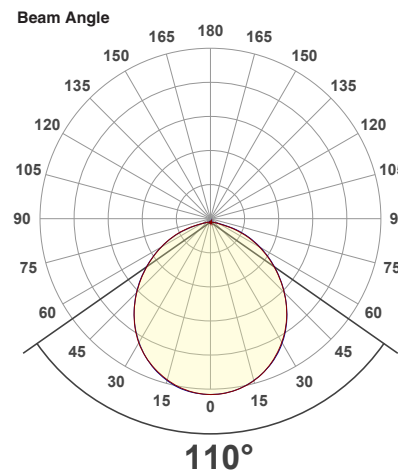

Name: _____

Company: _____

Phone: _____

Email: _____

VBD-MTR-2W Light Fixture 2.5" Round Recessed Downlight

SPECIFICATIONS

Model No.	VBD-MTR-2W
Trim Color	White
Trim Material	Aluminum
Trim Shape	Round (Crescent Moon)
Compatible Light Engines	VBD-TR5-W (2400K • 2700K • 3000K • 3500K • 4000K • 5000K) VBD-TR4-RGBW
Outer Diameter	96mm (3.78")
Cut Size	64mm (2.5")
Depth	20mm (0.8")

VBD-TR5-W (Frosted Glass)

Model No.	VBD-TR5-W-FG
Input Voltage	12V DC
Wattage	5W
Body Colour	Metallic Silver
Available Trim Color	Silver • White • Black • Gold
Diffuser Material	Frosted Glass
Fixture Material	Aluminum
Beam Angle	110°
Rendering Index	CRI>90
IP Rating	IP20 (Damp Location)
Dimensions	49mm x 28.5mm (1.93" x 1.12")

Beam Details

Available Colour Temperatures

ORDERING GUIDE

Example part number: **VBD-TR5-W-FG-24K-S**

MODEL	SERIES	DIFFUSER	COLOUR	TRIM COLOUR
VBD	TR5-W	FG	24K 35K 27K 40K 30K 50K	X S B G W

NOTES:
 FG = Frosted Glass
 S = Silver
 G = Gold
 B = Black
 W = White

Available Colour Temperatures

Beam Details

Beam Angle

ORDERING GUIDE

Example part number: **VBD-TR5-W-L-24K-S**

NOTES:

L = Clear Lens
S = Silver
G = Gold
B = Black
W = White

VBD-TR4-RGBW (Frosted Glass)