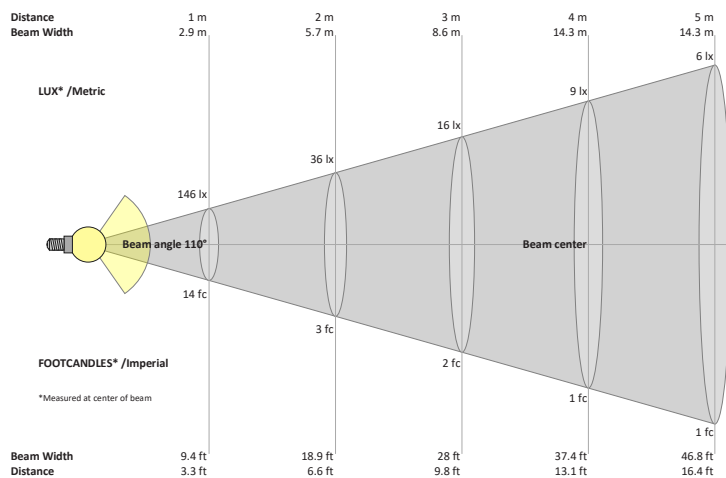

Name: _____

Company: _____

Phone: _____

Email: _____

VBD-MTR-2W Light Fixture 2.5" Round Recessed Downlight

SPECIFICATIONS

Model No.	VBD-MTR-2W
Trim Color	White
Trim Material	Aluminum
Trim Shape	Round (Crescent Moon)
Compatible Light Engines	VBD-TR5-W (2400K • 2700K • 3000K • 3500K • 4000K • 5000K) VBD-TR4-RGBW
Outer Diameter	96mm (3.78")
Cut Size	64mm (2.5")
Depth	20mm (0.8")

VBD-TR5-W (Frosted Glass)

Model No.	VBD-TR5-W-FG
Input Voltage	12V DC
Wattage	5W
Body Colour	Metallic Silver
Available Trim Color	Silver • White • Black • Gold
Diffuser Material	Frosted Glass
Fixture Material	Aluminum
Beam Angle	110°
Rendering Index	CRI>90
IP Rating	IP20 (Damp Location)
Dimensions	49mm x 28.5mm (1.93" x 1.12")

Beam Details

Available Colour Temperatures

ORDERING GUIDE

Example part number: **VBD-TR5-W-FG-24K-S**

MODEL	SERIES	DIFFUSER	COLOUR	TRIM COLOUR
VBD	TR5-W	FG	24K 35K 27K 40K 30K 50K	X S B G W

NOTES:
 FG = Frosted Glass
 S = Silver
 G = Gold
 B = Black
 W = White

VBD-TR5-W (Clear Lens)

Model No.	VBD-TR5-W-L
Input Voltage	12V DC
Wattage	5W
Body Colour	Metallic Silver
Available Trim Color	Silver • White • Black • Gold
Diffuser Material	Clear Lens
Fixture Material	Aluminum
Beam Angle	35°
Rendering Index	CRI>90
IP Rating	IP20 (Damp Location)
Dimensions	49mm x 28.5mm (1.93" x 1.12")