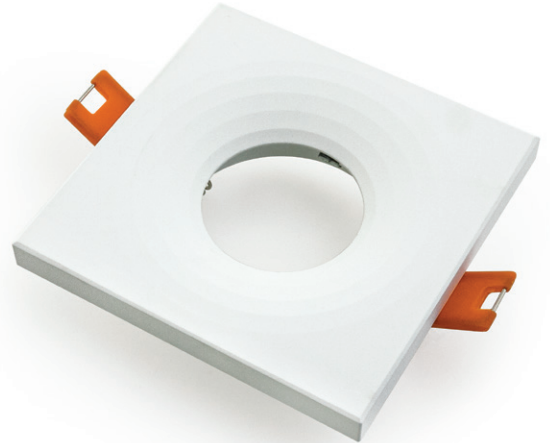

Name: _____

Company: _____

Phone: _____

Email: _____

VBD-MTR-1W Light Fixture 2.5" Square Recessed Downlight

SPECIFICATIONS

Model No.	VBD-MTR-1W
Trim Color	White
Trim Material	Aluminum
Trim Shape	Square
Compatible Light Engines	VBD-TR5-W (2400K • 2700K • 3000K • 3500K • 4000K • 5000K) VBD-TR4-RGBW
Dimensions	94mm x 94mm (3.7" x 3.7")
Cut Size	64.77mm (2.5")
Depth	20mm (0.8")

VBD-TR5-W (Frosted Glass)

Model No.	VBD-TR5-W-FG
Input Voltage	12V DC
Wattage	5W
Body Colour	Metallic Silver
Available Trim Color	Silver • White • Black • Gold
Diffuser Material	Frosted Glass
Fixture Material	Aluminum
Beam Angle	110°
Rendering Index	CRI>90
IP Rating	IP20 (Damp Location)
Dimensions	49mm x 28.5mm (1.93" x 1.12")

VBD-TR5-W (Clear Lens)

Model No.	VBD-TR5-W-L
Input Voltage	12V DC
Wattage	5W
Body Colour	Metallic Silver
Available Trim Color	Silver • White • Black • Gold
Diffuser Material	Clear Lens
Fixture Material	Aluminum
Beam Angle	35°
Rendering Index	CRI>90
IP Rating	IP20 (Damp Location)
Dimensions	49mm x 28.5mm (1.93" x 1.12")

Model No.	VBD-TR4-RGBW-FG
Input Voltage	12V DC
Wattage	4W
Color Temperature	RGBW
Body Colour	Metallic Silver
Available Trim Color	Silver • White • Black • Gold
Diffuser Material	Frosted Glass
Fixture Material	Aluminum
Beam Angle	110°
Rendering Index	CRI>80
IP Rating	IP20 (Damp Location)
Dimensions	49mm x 28.5mm (1.93" x 1.12")