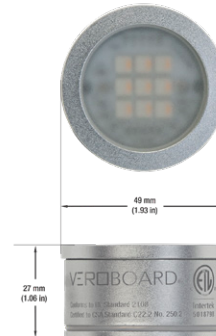

VBD-TR5-W (Frosted Glass)

Model No.	VBD-TR5-W-FG
Input Voltage	12V DC
Wattage	5W
Body Colour	Metallic Silver
Available Trim Color	Silver • White • Black • Gold
Diffuser Material	Frosted Glass
Fixture Material	Aluminum
Beam Angle	110°
Rendering Index	CRI>90
IP Rating	IP20 (Damp Location)
Dimensions	49mm x 28.5mm (1.93" x 1.12")

VBD-TR5-W (Clear Lens)

Model No.	VBD-TR5-W-L
Input Voltage	12V DC
Wattage	5W
Body Colour	Metallic Silver
Available Trim Color	Silver • White • Black • Gold
Diffuser Material	Clear Lens
Fixture Material	Aluminum
Beam Angle	35°
Rendering Index	CRI>90
IP Rating	IP20 (Damp Location)
Dimensions	49mm x 28.5mm (1.93" x 1.12")

Available Colour Temperatures

Beam Details

Beam Angle

ORDERING GUIDE

Example part number: **VBD-TR5-W-L-24K-S**

NOTES:

L = Clear Lens
S = Silver
G = Gold
B = Black
W = White

VBD-TR4-RGBW (Frosted Glass)

Model No.	VBD-TR4-RGBW-FG
Input Voltage	12V DC
Wattage	4W
Color Temperature	RGBW
Body Colour	Metallic Silver
Available Trim Color	Silver • White • Black • Gold
Diffuser Material	Frosted Glass
Fixture Material	Aluminum
Beam Angle	110°
Rendering Index	CRI>80
IP Rating	IP20 (Damp Location)
Dimensions	49mm x 28.5mm (1.93" x 1.12")