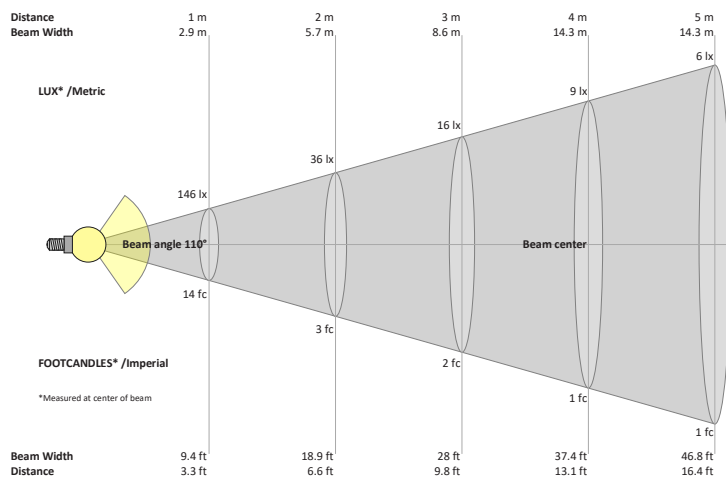

Name: _____

Company: _____

Phone: _____

Email: _____

VBD-MTR-1W Light Fixture 2.5" Square Recessed Downlight

SPECIFICATIONS

Model No.	VBD-MTR-1W
Trim Color	White
Trim Material	Aluminum
Trim Shape	Square
Compatible Light Engines	VBD-TR5-W (2400K • 2700K • 3000K • 3500K • 4000K • 5000K) VBD-TR4-RGBW
Dimensions	94mm x 94mm (3.7" x 3.7")
Cut Size	64.77mm (2.5")
Depth	20mm (0.8")

VBD-TR5-W (Frosted Glass)

Model No.	VBD-TR5-W-FG
Input Voltage	12V DC
Wattage	5W
Body Colour	Metallic Silver
Available Trim Color	Silver • White • Black • Gold
Diffuser Material	Frosted Glass
Fixture Material	Aluminum
Beam Angle	110°
Rendering Index	CRI>90
IP Rating	IP20 (Damp Location)
Dimensions	49mm x 28.5mm (1.93" x 1.12")

Beam Details

Available Colour Temperatures

ORDERING GUIDE

Example part number: **VBD-TR5-W-FG-24K-S**

MODEL	SERIES	DIFFUSER	COLOUR	TRIM COLOUR
VBD	TR5-W	FG	XXX	X
			24K 35K 27K 40K 30K 50K	S B G W

NOTES:
FG = Frosted Glass
S = Silver
G = Gold
B = Black
W = White

VBD-TR5-W (Clear Lens)

Model No.	VBD-TR5-W-L
Input Voltage	12V DC
Wattage	5W
Body Colour	Metallic Silver
Available Trim Color	Silver • White • Black • Gold
Diffuser Material	Clear Lens
Fixture Material	Aluminum
Beam Angle	35°
Rendering Index	CRI>90
IP Rating	IP20 (Damp Location)
Dimensions	49mm x 28.5mm (1.93" x 1.12")