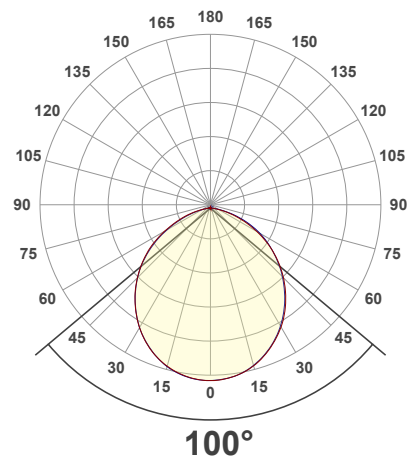

VBD-TR5-W (Clear Lens)

Model No.	VBD-TR5-W-L
Input Voltage	12V DC
Wattage	5W
Body Colour	Metallic Silver
Available Trim Color	Silver • White • Black • Gold
Diffuser Material	Clear Lens
Fixture Material	Aluminum
Beam Angle	35°
Rendering Index	CRI>90
IP Rating	IP20 (Damp Location)
Dimensions	49mm x 28.5mm (1.93" x 1.12")

Available Colour Temperatures

Beam Details

Beam Angle

ORDERING GUIDE

Example part number: **VBD-TR5-W-L-24K-S**

NOTES:

L = Clear Lens
S = Silver
G = Gold
B = Black
W = White

VBD-TR4-RGBW (Frosted Glass)

Model No.	VBD-TR4-RGBW-FG
Input Voltage	12V DC
Wattage	4W
Color Temperature	RGBW
Body Colour	Metallic Silver
Available Trim Color	Silver • White • Black • Gold
Diffuser Material	Frosted Glass
Fixture Material	Aluminum
Beam Angle	110°
Rendering Index	CRI>80
IP Rating	IP20 (Damp Location)
Dimensions	49mm x 28.5mm (1.93" x 1.12")

Beam Details

Beam Angle

ORDERING GUIDE

Example part number: **VBD-TR4-RGBW-FG-S**

NOTES:

FG = Frosted Glass
S = Silver
G = Gold
B = Black
W = White