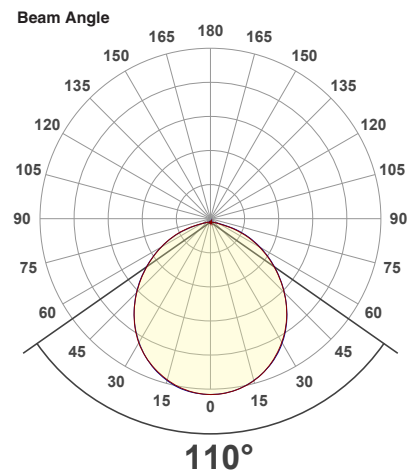

Name: _____

Company: _____

Phone: _____

Email: _____

VBD-MTR-1W Light Fixture 2.5" Square Recessed Downlight

SPECIFICATIONS

Model No.	VBD-MTR-1W
Trim Color	White
Trim Material	Aluminum
Trim Shape	Square
Compatible Light Engines	VBD-TR5-W (2400K • 2700K • 3000K • 3500K • 4000K • 5000K) VBD-TR4-RGBW
Dimensions	94mm x 94mm (3.7" x 3.7")
Cut Size	64.77mm (2.5")
Depth	20mm (0.8")

VBD-TR5-W (Frosted Glass)

Model No.	VBD-TR5-W-FG
Input Voltage	12V DC
Wattage	5W
Body Colour	Metallic Silver
Available Trim Color	Silver • White • Black • Gold
Diffuser Material	Frosted Glass
Fixture Material	Aluminum
Beam Angle	110°
Rendering Index	CRI>90
IP Rating	IP20 (Damp Location)
Dimensions	49mm x 28.5mm (1.93" x 1.12")

Beam Details

Available Colour Temperatures

ORDERING GUIDE

Example part number: **VBD-TR5-W-FG-24K-S**

MODEL	SERIES	DIFFUSER	COLOUR	TRIM COLOUR
VBD	TR5-W	FG	XXX	X
			24K 35K 27K 40K 30K 50K	S B G W

NOTES:
FG = Frosted Glass
S = Silver
G = Gold
B = Black
W = White

VBD-TR5-W (Clear Lens)

Model No.	VBD-TR5-W-L
Input Voltage	12V DC
Wattage	5W
Body Colour	Metallic Silver
Available Trim Color	Silver • White • Black • Gold
Diffuser Material	Clear Lens
Fixture Material	Aluminum
Beam Angle	35°
Rendering Index	CRI>90
IP Rating	IP20 (Damp Location)
Dimensions	49mm x 28.5mm (1.93" x 1.12")