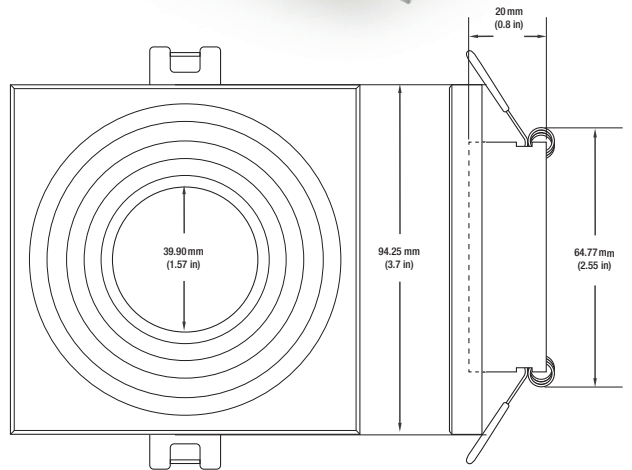

Name: _____

Company: _____

Phone: _____

Email: _____

VBD-MTR-1W Light Fixture 2.5" Square Recessed Downlight

SPECIFICATIONS

Model No.	VBD-MTR-1W
Trim Color	White
Trim Material	Aluminum
Trim Shape	Square
Compatible Light Engines	VBD-TR5-W (2400K • 2700K • 3000K • 3500K • 4000K • 5000K) VBD-TR4-RGBW
Dimensions	94mm x 94mm (3.7" x 3.7")
Cut Size	64.77mm (2.5")
Depth	20mm (0.8")

VBD-TR5-W (Frosted Glass)

Model No.	VBD-TR5-W-FG
Input Voltage	12V DC
Wattage	5W
Body Colour	Metallic Silver
Available Trim Color	Silver • White • Black • Gold
Diffuser Material	Frosted Glass
Fixture Material	Aluminum
Beam Angle	110°
Rendering Index	CRI>90
IP Rating	IP20 (Damp Location)
Dimensions	49mm x 28.5mm (1.93" x 1.12")

VBD-TR5-W (Clear Lens)

Model No.	VBD-TR5-W-L
Input Voltage	12V DC
Wattage	5W
Body Colour	Metallic Silver
Available Trim Color	Silver • White • Black • Gold
Diffuser Material	Clear Lens
Fixture Material	Aluminum
Beam Angle	35°
Rendering Index	CRI>90
IP Rating	IP20 (Damp Location)
Dimensions	49mm x 28.5mm (1.93" x 1.12")