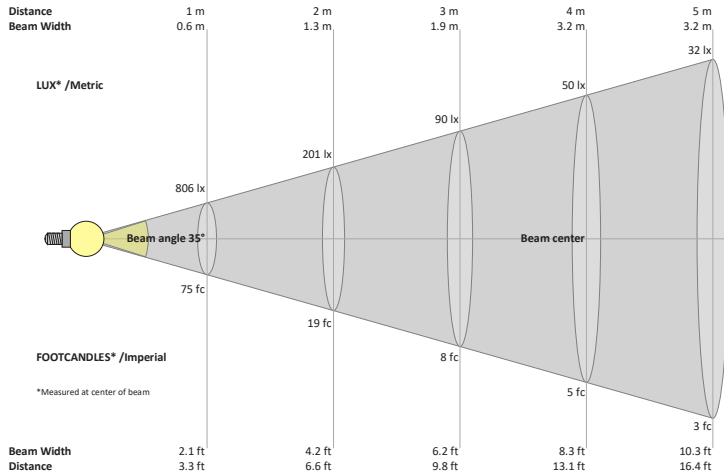

Name: _____

Company: _____

Phone: _____

Email: _____

VBD-MTR-1W Light Fixture 2.5" Square Recessed Downlight

SPECIFICATIONS

Model No.	VBD-MTR-1W
Trim Color	White
Trim Material	Aluminum
Trim Shape	Square
Compatible Light Engines	VBD-TR5-W (2400K • 2700K • 3000K • 3500K • 4000K • 5000K) VBD-TR4-RGBW
Dimensions	94mm x 94mm (3.7" x 3.7")
Cut Size	64.77mm (2.5")
Depth	20mm (0.8")

Beam Details

Available Colour Temperatures

ORDERING GUIDE

Example part number: **VBD-TR5-W-FG-24K-S**

MODEL	SERIES	DIFFUSER	COLOUR	TRIM COLOUR
VBD	TR5-W	FG	XXX	X
			24K 35K 27K 40K 30K 50K	S B G W

NOTES:
FG = Frosted Glass
S = Silver
G = Gold
B = Black
W = White

VBD-TR5-W (Clear Lens)

Model No.	VBD-TR5-W-L
Input Voltage	12V DC
Wattage	5W
Body Colour	Metallic Silver
Available Trim Color	Silver • White • Black • Gold
Diffuser Material	Clear Lens
Fixture Material	Aluminum
Beam Angle	35°
Rendering Index	CRI>90
IP Rating	IP20 (Damp Location)
Dimensions	49mm x 28.5mm (1.93" x 1.12")

Available Colour Temperatures

Beam Details

Beam Angle

ORDERING GUIDE

Example part number: **VBD-TR5-W-L-24K-S**

NOTES:

L = Clear Lens
S = Silver
G = Gold
B = Black
W = White

VBD-TR4-RGBW (Frosted Glass)