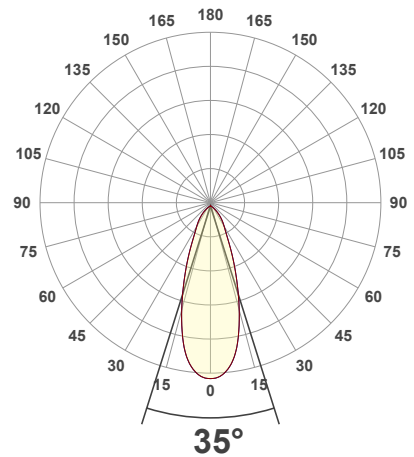

Name: _____

Company: _____

Phone: _____

Email: _____

VBD-MTR-1W Light Fixture 2.5" Square Recessed Downlight

SPECIFICATIONS

Model No.	VBD-MTR-1W
Trim Color	White
Trim Material	Aluminum
Trim Shape	Square
Compatible Light Engines	VBD-TR5-W (2400K • 2700K • 3000K • 3500K • 4000K • 5000K) VBD-TR4-RGBW
Dimensions	94mm x 94mm (3.7" x 3.7")
Cut Size	64.77mm (2.5")
Depth	20mm (0.8")

Beam Details

Available Colour Temperatures

ORDERING GUIDE

Example part number: **VBD-TR5-W-FG-24K-S**

MODEL	SERIES	DIFFUSER	COLOUR	TRIM COLOUR
VBD	TR5-W	FG	XXX	X
			24K 35K 27K 40K 30K 50K	S B G W

NOTES:
FG = Frosted Glass
S = Silver
G = Gold
B = Black
W = White

VBD-TR5-W (Clear Lens)

Model No.	VBD-TR5-W-L
Input Voltage	12V DC
Wattage	5W
Body Colour	Metallic Silver
Available Trim Color	Silver • White • Black • Gold
Diffuser Material	Clear Lens
Fixture Material	Aluminum
Beam Angle	35°
Rendering Index	CRI>90
IP Rating	IP20 (Damp Location)
Dimensions	49mm x 28.5mm (1.93" x 1.12")

Available Colour Temperatures

Beam Details

Beam Angle

ORDERING GUIDE

Example part number: **VBD-TR5-W-L-24K-S**

NOTES:

L = Clear Lens
S = Silver
G = Gold
B = Black
W = White

VBD-TR4-RGBW (Frosted Glass)