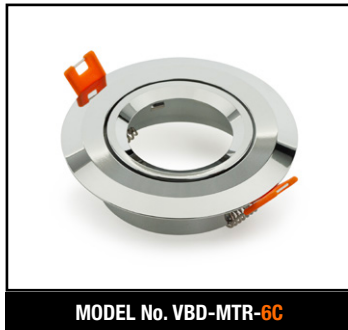

MODEL No. VBD-MTR-8W

MODEL No. VBD-MTR-6C