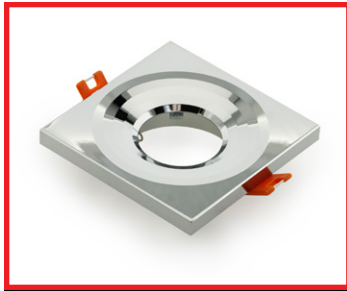

VBD-TR5-W (Frosted Glass)

Model No.	VBD-TR5-W-FG
Input Voltage	12V DC
Wattage	5W
Body Colour	Metallic Silver
Available Trim Color	Silver • White • Black • Gold
Diffuser Material	Frosted Glass
Fixture Material	Aluminum
Beam Angle	110°
Rendering Index	CRI>90
IP Rating	IP20 (Damp Location)
Dimensions	49mm x 28.5mm (1.93" x 1.12")

VBD-TR5-W (Clear Lens)

Model No.	VBD-TR5-W-L
Input Voltage	12V DC
Wattage	5W
Body Colour	Metallic Silver
Available Trim Color	Silver • White • Black • Gold
Diffuser Material	Clear Lens
Fixture Material	Aluminum
Beam Angle	35°
Rendering Index	CRI>90
IP Rating	IP20 (Damp Location)
Dimensions	49mm x 28.5mm (1.93" x 1.12")

Model No.	VBD-TR4-RGBW-FG
Input Voltage	12V DC
Wattage	4W
Color Temperature	RGBW
Body Colour	Metallic Silver
Available Trim Color	Silver • White • Black • Gold
Diffuser Material	Frosted Glass
Fixture Material	Aluminum
Beam Angle	110°
Rendering Index	CRI>80
IP Rating	IP20 (Damp Location)
Dimensions	49mm x 28.5mm (1.93" x 1.12")

Beam Details

Beam Angle

ORDERING GUIDE

Example part number: **VBD-TR4-RGBW-FG-S**

NOTES:

FG = Frosted Glass
S = Silver
G = Gold
B = Black
W = White

AVAILABLE TRIM MODELS

MODEL No. VBD-MTR-1C