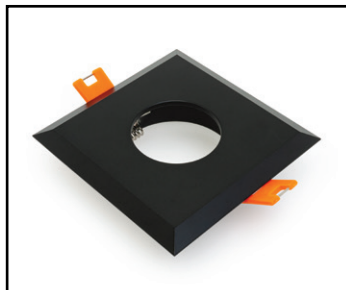

MODEL No. VBD-MTR-9B