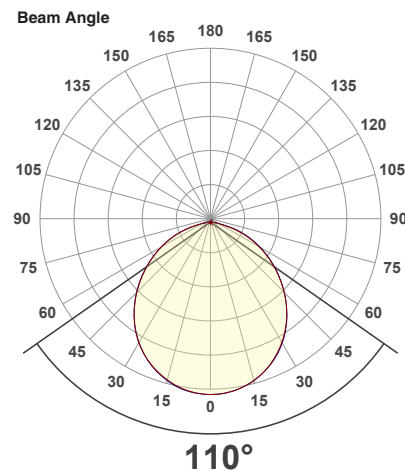

Name: _____

Company: _____

Phone: _____

Email: _____

VBD-MTR-1C Light Fixture 2.5" Square Recessed Downlight

SPECIFICATIONS

Model No.	VBD-MTR-1C
Trim Color	Polished Chrome
Trim Material	Aluminum
Trim Shape	Square
Compatible Light Engines	VBD-TR5-W (2400K • 2700K • 3000K • 3500K • 4000K • 5000K) VBD-TR4-RGBW
Dimensions	94mm x 94mm (3.7" x 3.7")
Cut Size	64.77mm (2.5")
Depth	19.95mm (0.78")

VBD-TR5-W (Frosted Glass)

Model No.	VBD-TR5-W-FG
Input Voltage	12V DC
Wattage	5W
Body Colour	Metallic Silver
Available Trim Color	Silver • White • Black • Gold
Diffuser Material	Frosted Glass
Fixture Material	Aluminum
Beam Angle	110°
Rendering Index	CRI>90
IP Rating	IP20 (Damp Location)
Dimensions	49mm x 28.5mm (1.93" x 1.12")

Beam Details

Available Colour Temperatures

ORDERING GUIDE

Example part number: **VBD-TR5-W-FG-24K-S**

MODEL	SERIES	DIFFUSER	COLOUR	TRIM COLOUR
VBD	TR5-W	FG	XXX	X
			24K 35K 27K 40K 30K 50K	S B G W

NOTES:
 FG = Frosted Glass
 S = Silver
 G = Gold
 B = Black
 W = White

VBD-TR5-W (Clear Lens)

Model No.	VBD-TR5-W-L
Input Voltage	12V DC
Wattage	5W
Body Colour	Metallic Silver
Available Trim Color	Silver • White • Black • Gold
Diffuser Material	Clear Lens
Fixture Material	Aluminum
Beam Angle	35°
Rendering Index	CRI>90
IP Rating	IP20 (Damp Location)
Dimensions	49mm x 28.5mm (1.93" x 1.12")