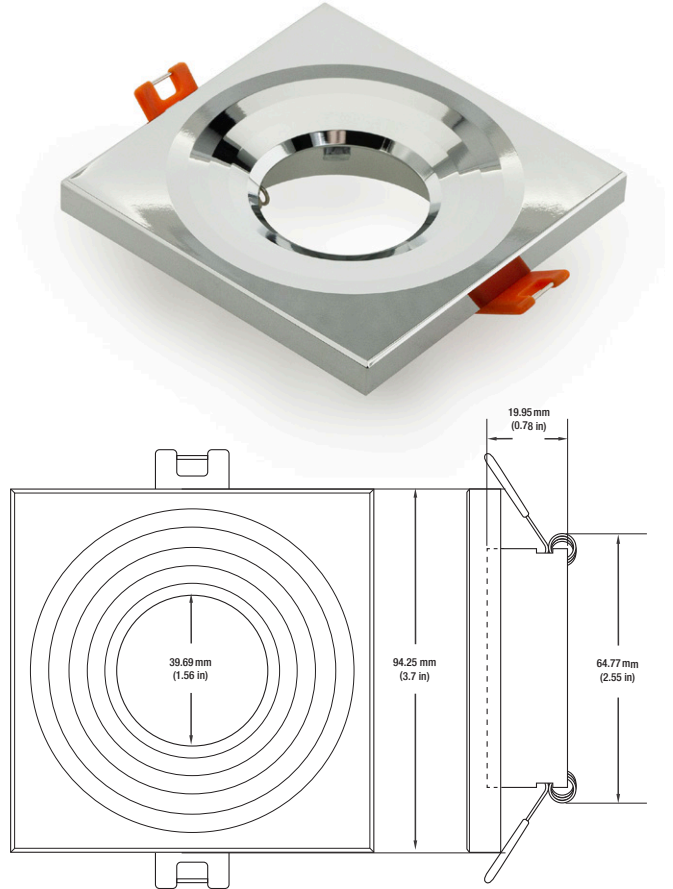

Name: _____

Company: _____

Phone: _____

Email: _____

VBD-MTR-1C Light Fixture 2.5" Square Recessed Downlight

SPECIFICATIONS

Model No.	VBD-MTR-1C
Trim Color	Polished Chrome
Trim Material	Aluminum
Trim Shape	Square
Compatible Light Engines	VBD-TR5-W (2400K • 2700K • 3000K • 3500K • 4000K • 5000K) VBD-TR4-RGBW
Dimensions	94mm x 94mm (3.7" x 3.7")
Cut Size	64.77mm (2.5")
Depth	19.95mm (0.78")

VBD-TR5-W (Frosted Glass)

Model No.	VBD-TR5-W-FG
Input Voltage	12V DC
Wattage	5W
Body Colour	Metallic Silver
Available Trim Color	Silver • White • Black • Gold
Diffuser Material	Frosted Glass
Fixture Material	Aluminum
Beam Angle	110°
Rendering Index	CRI>90
IP Rating	IP20 (Damp Location)
Dimensions	49mm x 28.5mm (1.93" x 1.12")

VBD-TR5-W (Clear Lens)

Model No.	VBD-TR5-W-L
Input Voltage	12V DC
Wattage	5W
Body Colour	Metallic Silver
Available Trim Color	Silver • White • Black • Gold
Diffuser Material	Clear Lens
Fixture Material	Aluminum
Beam Angle	35°
Rendering Index	CRI>90
IP Rating	IP20 (Damp Location)
Dimensions	49mm x 28.5mm (1.93" x 1.12")

Model No.	VBD-TR4-RGBW-FG
Input Voltage	12V DC
Wattage	4W
Color Temperature	RGBW
Body Colour	Metallic Silver
Available Trim Color	Silver • White • Black • Gold
Diffuser Material	Frosted Glass
Fixture Material	Aluminum
Beam Angle	110°
Rendering Index	CRI>80
IP Rating	IP20 (Damp Location)
Dimensions	49mm x 28.5mm (1.93" x 1.12")