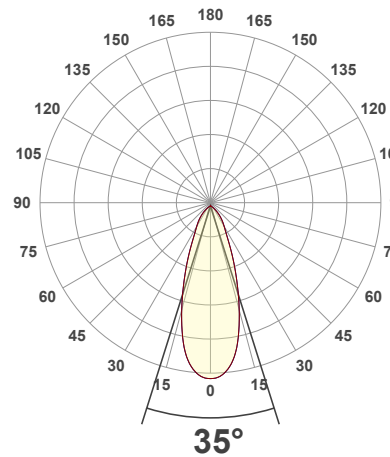

Name: _____

Company: _____

Phone: _____

Email: _____

VBD-MTR-1C Light Fixture 2.5" Square Recessed Downlight

SPECIFICATIONS

Model No.	VBD-MTR-1C
Trim Color	Polished Chrome
Trim Material	Aluminum
Trim Shape	Square
Compatible Light Engines	VBD-TR5-W (2400K • 2700K • 3000K • 3500K • 4000K • 5000K) VBD-TR4-RGBW
Dimensions	94mm x 94mm (3.7" x 3.7")
Cut Size	64.77mm (2.5")
Depth	19.95mm (0.78")

Beam Details

Available Colour Temperatures

ORDERING GUIDE

Example part number: **VBD-TR5-W-FG-24K-S**

MODEL	SERIES	DIFFUSER	COLOUR	TRIM COLOUR
VBD	TR5-W	FG	XXX	X
			24K 35K 27K 40K 30K 50K	S B G W

NOTES:
 FG = Frosted Glass
 S = Silver
 G = Gold
 B = Black
 W = White

VBD-TR5-W (Clear Lens)

Model No.	VBD-TR5-W-L
Input Voltage	12V DC
Wattage	5W
Body Colour	Metallic Silver
Available Trim Color	Silver • White • Black • Gold
Diffuser Material	Clear Lens
Fixture Material	Aluminum
Beam Angle	35°
Rendering Index	CRI>90
IP Rating	IP20 (Damp Location)
Dimensions	49mm x 28.5mm (1.93" x 1.12")

Available Colour Temperatures

Beam Details

Beam Angle

ORDERING GUIDE

Example part number: **VBD-TR5-W-L-24K-S**

NOTES:

L = Clear Lens
S = Silver
G = Gold
B = Black
W = White

VBD-TR4-RGBW (Frosted Glass)