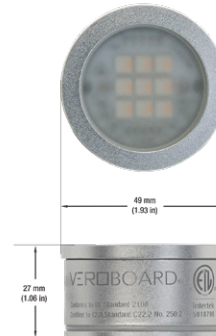

VBD-TR5-W (Frosted Glass)

Model No.	VBD-TR5-W-FG
Input Voltage	12V DC
Wattage	5W
Body Colour	Metallic Silver
Available Trim Color	Silver • White • Black • Gold
Diffuser Material	Frosted Glass
Fixture Material	Aluminum
Beam Angle	110°
Rendering Index	CRI>90
IP Rating	IP20 (Damp Location)
Dimensions	49mm x 28.5mm (1.93" x 1.12")

VBD-TR5-W (Clear Lens)

Model No.	VBD-TR5-W-L
Input Voltage	12V DC
Wattage	5W
Body Colour	Metallic Silver
Available Trim Color	Silver • White • Black • Gold
Diffuser Material	Clear Lens
Fixture Material	Aluminum
Beam Angle	35°
Rendering Index	CRI>90
IP Rating	IP20 (Damp Location)
Dimensions	49mm x 28.5mm (1.93" x 1.12")

Available Colour Temperatures

Beam Details

Beam Angle

ORDERING GUIDE

Example part number: **VBD-TR5-W-L-24K-S**

NOTES:

L = Clear Lens
S = Silver
G = Gold
B = Black
W = White

VBD-TR4-RGBW (Frosted Glass)

Model No.	VBD-TR4-RGBW-FG
Input Voltage	12V DC
Wattage	4W
Color Temperature	RGBW
Body Colour	Metallic Silver
Available Trim Color	Silver • White • Black • Gold
Diffuser Material	Frosted Glass
Fixture Material	Aluminum
Beam Angle	110°
Rendering Index	CRI>80
IP Rating	IP20 (Damp Location)
Dimensions	49mm x 28.5mm (1.93" x 1.12")