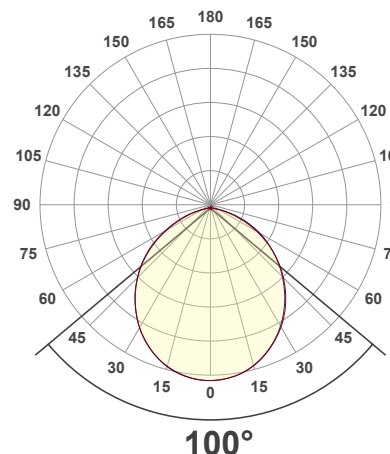

VBD-TR5-W (Clear Lens)

Model No.	VBD-TR5-W-L
Input Voltage	12V DC
Wattage	5W
Body Colour	Metallic Silver
Available Trim Color	Silver • White • Black • Gold
Diffuser Material	Clear Lens
Fixture Material	Aluminum
Beam Angle	35°
Rendering Index	CRI>90
IP Rating	IP20 (Damp Location)
Dimensions	49mm x 28.5mm (1.93" x 1.12")

Available Colour Temperatures

Beam Details

Beam Angle

ORDERING GUIDE

Example part number: **VBD-TR5-W-L-24K-S**

NOTES:

L = Clear Lens
S = Silver
G = Gold
B = Black
W = White

VBD-TR4-RGBW (Frosted Glass)

Model No.	VBD-TR4-RGBW-FG
Input Voltage	12V DC
Wattage	4W
Color Temperature	RGBW
Body Colour	Metallic Silver
Available Trim Color	Silver • White • Black • Gold
Diffuser Material	Frosted Glass
Fixture Material	Aluminum
Beam Angle	110°
Rendering Index	CRI>80
IP Rating	IP20 (Damp Location)
Dimensions	49mm x 28.5mm (1.93" x 1.12")

Beam Details

Beam Angle

ORDERING GUIDE

Example part number: **VBD-TR4-RGBW-FG-S**

NOTES:

FG = Frosted Glass
S = Silver
G = Gold
B = Black
W = White