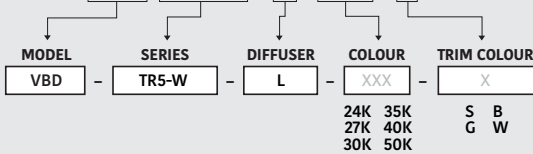

Available Colour Temperatures

Beam Details

Beam Angle

ORDERING GUIDE

Example part number: **VBD-TR5-W-L-24K-S**

NOTES:

L = Clear Lens
S = Silver
G = Gold
B = Black
W = White

VBD-TR4-RGBW (Frosted Glass)

Model No.	VBD-TR4-RGBW-FG
Input Voltage	12V DC
Wattage	4W
Color Temperature	RGBW
Body Colour	Metallic Silver
Available Trim Color	Silver • White • Black • Gold
Diffuser Material	Frosted Glass
Fixture Material	Aluminum
Beam Angle	110°
Rendering Index	CRI>80
IP Rating	IP20 (Damp Location)
Dimensions	49mm x 28.5mm (1.93" x 1.12")