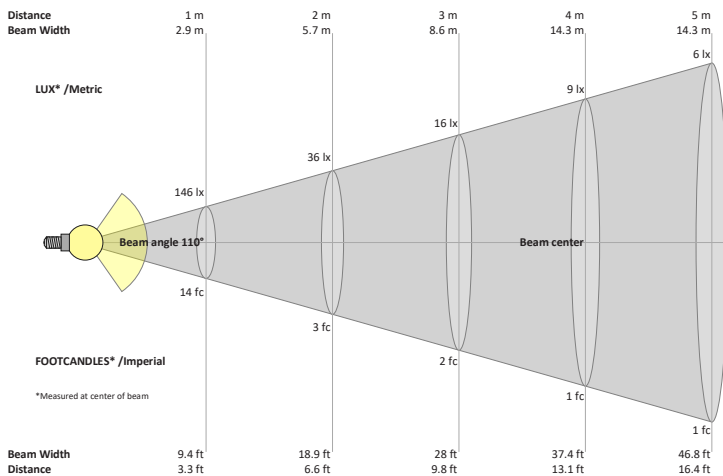

Name: _____

Company: _____

Phone: _____

Email: _____

VBD-MTR-1C Light Fixture 2.5" Square Recessed Downlight

SPECIFICATIONS

Model No.	VBD-MTR-1C
Trim Color	Polished Chrome
Trim Material	Aluminum
Trim Shape	Square
Compatible Light Engines	VBD-TR5-W (2400K • 2700K • 3000K • 3500K • 4000K • 5000K) VBD-TR4-RGBW
Dimensions	94mm x 94mm (3.7" x 3.7")
Cut Size	64.77mm (2.5")
Depth	19.95mm (0.78")

VBD-TR5-W (Frosted Glass)

Model No.	VBD-TR5-W-FG
Input Voltage	12V DC
Wattage	5W
Body Colour	Metallic Silver
Available Trim Color	Silver • White • Black • Gold
Diffuser Material	Frosted Glass
Fixture Material	Aluminum
Beam Angle	110°
Rendering Index	CRI>90
IP Rating	IP20 (Damp Location)
Dimensions	49mm x 28.5mm (1.93" x 1.12")

Beam Details

Available Colour Temperatures

ORDERING GUIDE

Example part number: **VBD-TR5-W-FG-24K-S**

MODEL	SERIES	DIFFUSER	COLOUR	TRIM COLOUR
VBD	TR5-W	FG	XXX	X
			24K 35K 27K 40K 30K 50K	S B G W

NOTES:
 FG = Frosted Glass
 S = Silver
 G = Gold
 B = Black
 W = White

VBD-TR5-W (Clear Lens)

Model No.	VBD-TR5-W-L
Input Voltage	12V DC
Wattage	5W
Body Colour	Metallic Silver
Available Trim Color	Silver • White • Black • Gold
Diffuser Material	Clear Lens
Fixture Material	Aluminum
Beam Angle	35°
Rendering Index	CRI>90
IP Rating	IP20 (Damp Location)
Dimensions	49mm x 28.5mm (1.93" x 1.12")