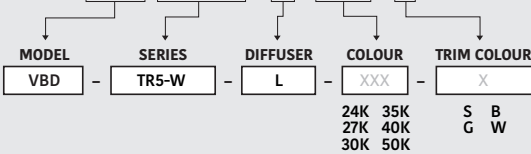

Beam Details

Available Colour Temperatures

ORDERING GUIDE

Example part number: **VBD-TR5-W-FG-24K-S**

MODEL	SERIES	DIFFUSER	COLOUR	TRIM COLOUR
VBD	TR5-W	FG	XXX	X
			24K 35K 27K 40K 30K 50K	S B G W

NOTES:
 FG = Frosted Glass
 S = Silver
 G = Gold
 B = Black
 W = White

Available Colour Temperatures

Beam Details

Beam Angle

ORDERING GUIDE

Example part number: **VBD-TR5-W-L-24K-S**

NOTES:

L = Clear Lens
S = Silver
G = Gold
B = Black
W = White

VBD-TR4-RGBW (Frosted Glass)

Model No.	VBD-TR4-RGBW-FG
Input Voltage	12V DC
Wattage	4W
Color Temperature	RGBW
Body Colour	Metallic Silver
Available Trim Color	Silver • White • Black • Gold
Diffuser Material	Frosted Glass
Fixture Material	Aluminum
Beam Angle	110°
Rendering Index	CRI>80
IP Rating	IP20 (Damp Location)
Dimensions	49mm x 28.5mm (1.93" x 1.12")

Beam Details

Beam Angle

ORDERING GUIDE

Example part number: **VBD-TR4-RGBW-FG-S**

NOTES:

FG = Frosted Glass
S = Silver
G = Gold
B = Black
W = White

AVAILABLE TRIM MODELS

AVAILABLE TRIM MODELS