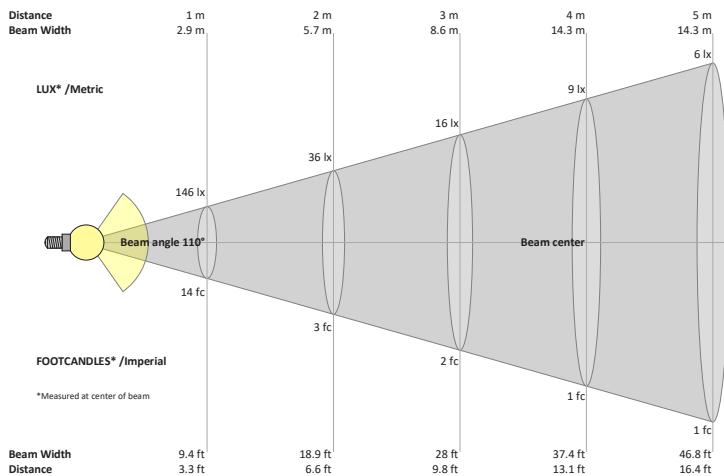

Name: _____

Company: _____

Phone: _____

Email: _____

VBD-MTR-16C Light Fixture 3" Round Recessed Downlight

SPECIFICATIONS

Model No.	VBD-MTR-16C
Trim Color	Polished Chrome
Trim Material	Aluminum
Trim Shape	Round
Compatible Light Engines	VBD-TR5-W (2400K • 2700K • 3000K • 3500K • 4000K • 5000K) VBD-TR4-RGBW
Outer Diameter	88.52mm (3.48")
Cut Size	79.28mm (3")
Depth	29.45mm (1.15")

VBD-TR5-W (Frosted Glass)

Model No.	VBD-TR5-W-FG
Input Voltage	12V DC
Wattage	5W
Body Colour	Metallic Silver
Available Trim Color	Silver • White • Black • Gold
Diffuser Material	Frosted Glass
Fixture Material	Aluminum
Beam Angle	110°
Rendering Index	CRI>90
IP Rating	IP20 (Damp Location)
Dimensions	49mm x 28.5mm (1.93" x 1.12")

Beam Details

Available Colour Temperatures

ORDERING GUIDE

Example part number: **VBD-TR5-W-FG-24K-S**

MODEL	SERIES	DIFFUSER	COLOUR	TRIM COLOUR
VBD	TR5-W	FG	XXX	X
			24K 35K 27K 40K 30K 50K	S B G W

NOTES:
 FG = Frosted Glass
 S = Silver
 G = Gold
 B = Black
 W = White

VBD-TR5-W (Clear Lens)

Model No.	VBD-TR5-W-L
Input Voltage	12V DC
Wattage	5W
Body Colour	Metallic Silver
Available Trim Color	Silver • White • Black • Gold
Diffuser Material	Clear Lens
Fixture Material	Aluminum
Beam Angle	35°
Rendering Index	CRI>90
IP Rating	IP20 (Damp Location)
Dimensions	49mm x 28.5mm (1.93" x 1.12")