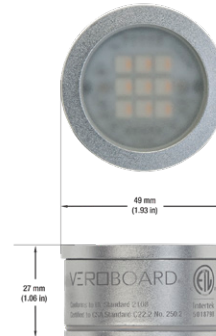

VBD-TR5-W (Frosted Glass)

Model No.	VBD-TR5-W-FG
Input Voltage	12V DC
Wattage	5W
Body Colour	Metallic Silver
Available Trim Color	Silver • White • Black • Gold
Diffuser Material	Frosted Glass
Fixture Material	Aluminum
Beam Angle	110°
Rendering Index	CRI>90
IP Rating	IP20 (Damp Location)
Dimensions	49mm x 28.5mm (1.93" x 1.12")

VBD-TR5-W (Clear Lens)

Model No.	VBD-TR5-W-L
Input Voltage	12V DC
Wattage	5W
Body Colour	Metallic Silver
Available Trim Color	Silver • White • Black • Gold
Diffuser Material	Clear Lens
Fixture Material	Aluminum
Beam Angle	35°
Rendering Index	CRI>90
IP Rating	IP20 (Damp Location)
Dimensions	49mm x 28.5mm (1.93" x 1.12")

Available Colour Temperatures

Beam Details

Beam Angle

ORDERING GUIDE

Example part number: **VBD-TR5-W-L-24K-S**

NOTES:

L = Clear Lens
S = Silver
G = Gold
B = Black
W = White

VBD-TR4-RGBW (Frosted Glass)

Model No.	VBD-TR4-RGBW-FG
Input Voltage	12V DC
Wattage	4W
Color Temperature	RGBW
Body Colour	Metallic Silver
Available Trim Color	Silver • White • Black • Gold
Diffuser Material	Frosted Glass
Fixture Material	Aluminum
Beam Angle	110°
Rendering Index	CRI>80
IP Rating	IP20 (Damp Location)
Dimensions	49mm x 28.5mm (1.93" x 1.12")