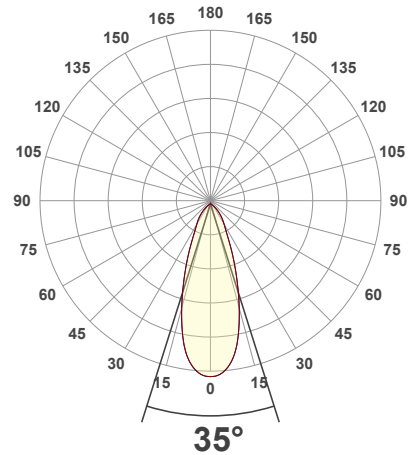

Name: _____

Company: _____

Phone: _____

Email: _____

VBD-MTR-16C Light Fixture 3" Round Recessed Downlight

SPECIFICATIONS

Model No.	VBD-MTR-16C
Trim Color	Polished Chrome
Trim Material	Aluminum
Trim Shape	Round
Compatible Light Engines	VBD-TR5-W (2400K • 2700K • 3000K • 3500K • 4000K • 5000K) VBD-TR4-RGBW
Outer Diameter	88.52mm (3.48")
Cut Size	79.28mm (3")
Depth	29.45mm (1.15")

Beam Details

Available Colour Temperatures

ORDERING GUIDE

Example part number: **VBD-TR5-W-FG-24K-S**

MODEL	SERIES	DIFFUSER	COLOUR	TRIM COLOUR
VBD	TR5-W	FG	XXX	X
			24K 35K 27K 40K 30K 50K	S B G W

NOTES:
 FG = Frosted Glass
 S = Silver
 G = Gold
 B = Black
 W = White

VBD-TR5-W (Clear Lens)

Model No.	VBD-TR5-W-L
Input Voltage	12V DC
Wattage	5W
Body Colour	Metallic Silver
Available Trim Color	Silver • White • Black • Gold
Diffuser Material	Clear Lens
Fixture Material	Aluminum
Beam Angle	35°
Rendering Index	CRI>90
IP Rating	IP20 (Damp Location)
Dimensions	49mm x 28.5mm (1.93" x 1.12")

Available Colour Temperatures

Beam Details

Beam Angle

ORDERING GUIDE

Example part number: **VBD-TR5-W-L-24K-S**

NOTES:

L = Clear Lens
S = Silver
G = Gold
B = Black
W = White

VBD-TR4-RGBW (Frosted Glass)