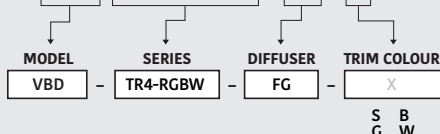

Available Colour Temperatures

Beam Details

Beam Angle

ORDERING GUIDE

Example part number: **VBD-TR5-W-L-24K-S**

NOTES:

L = Clear Lens
S = Silver
G = Gold
B = Black
W = White

VBD-TR4-RGBW (Frosted Glass)

Model No.	VBD-TR4-RGBW-FG
Input Voltage	12V DC
Wattage	4W
Color Temperature	RGBW
Body Colour	Metallic Silver
Available Trim Color	Silver • White • Black • Gold
Diffuser Material	Frosted Glass
Fixture Material	Aluminum
Beam Angle	110°
Rendering Index	CRI>80
IP Rating	IP20 (Damp Location)
Dimensions	49mm x 28.5mm (1.93" x 1.12")

Beam Details

Beam Angle

ORDERING GUIDE

Example part number: **VBD-TR4-RGBW-FG-S**

NOTES:

FG = Frosted Glass
S = Silver
G = Gold
B = Black
W = White

AVAILABLE TRIM MODELS

AVAILABLE TRIM MODELS