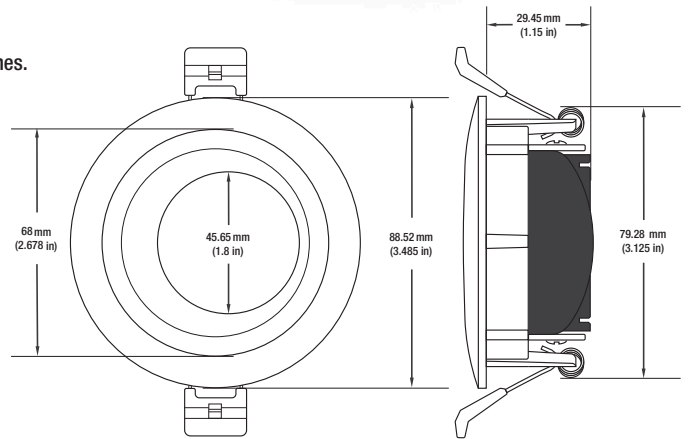

Name: _____

Company: _____

Phone: _____

Email: _____

VBD-MTR-16C Light Fixture 3" Round Recessed Downlight

SPECIFICATIONS

Model No.	VBD-MTR-16C
Trim Color	Polished Chrome
Trim Material	Aluminum
Trim Shape	Round
Compatible Light Engines	VBD-TR5-W (2400K • 2700K • 3000K • 3500K • 4000K • 5000K) VBD-TR4-RGBW
Outer Diameter	88.52mm (3.48")
Cut Size	79.28mm (3")
Depth	29.45mm (1.15")

VBD-TR5-W (Frosted Glass)

Model No.	VBD-TR5-W-FG
Input Voltage	12V DC
Wattage	5W
Body Colour	Metallic Silver
Available Trim Color	Silver • White • Black • Gold
Diffuser Material	Frosted Glass
Fixture Material	Aluminum
Beam Angle	110°
Rendering Index	CRI>90
IP Rating	IP20 (Damp Location)
Dimensions	49mm x 28.5mm (1.93" x 1.12")

VBD-TR5-W (Clear Lens)

Model No.	VBD-TR5-W-L
Input Voltage	12V DC
Wattage	5W
Body Colour	Metallic Silver
Available Trim Color	Silver • White • Black • Gold
Diffuser Material	Clear Lens
Fixture Material	Aluminum
Beam Angle	35°
Rendering Index	CRI>90
IP Rating	IP20 (Damp Location)
Dimensions	49mm x 28.5mm (1.93" x 1.12")