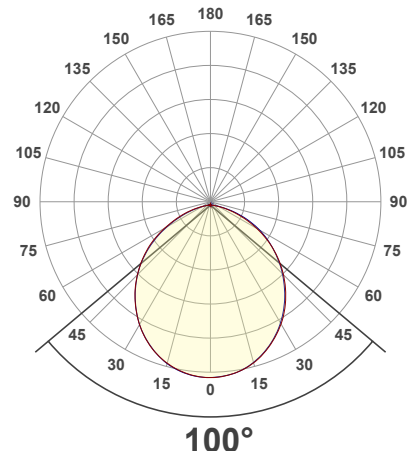

Beam Angle

ORDERING GUIDE

Example part number: **VBD-TR4-RGBW-FG-S**

NOTES:

FG = Frosted Glass
S = Silver
G = Gold
B = Black
W = White