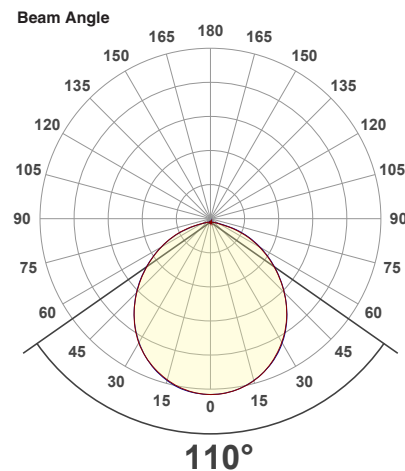

Name: _____

Company: _____

Phone: _____

Email: _____

VBD-MTR-16C Light Fixture 3" Round Recessed Downlight

SPECIFICATIONS

Model No.	VBD-MTR-16C
Trim Color	Polished Chrome
Trim Material	Aluminum
Trim Shape	Round
Compatible Light Engines	VBD-TR5-W (2400K • 2700K • 3000K • 3500K • 4000K • 5000K) VBD-TR4-RGBW
Outer Diameter	88.52mm (3.48")
Cut Size	79.28mm (3")
Depth	29.45mm (1.15")

VBD-TR5-W (Frosted Glass)

Model No.	VBD-TR5-W-FG
Input Voltage	12V DC
Wattage	5W
Body Colour	Metallic Silver
Available Trim Color	Silver • White • Black • Gold
Diffuser Material	Frosted Glass
Fixture Material	Aluminum
Beam Angle	110°
Rendering Index	CRI>90
IP Rating	IP20 (Damp Location)
Dimensions	49mm x 28.5mm (1.93" x 1.12")

Beam Details

Available Colour Temperatures

ORDERING GUIDE

Example part number: **VBD-TR5-W-FG-24K-S**

MODEL	SERIES	DIFFUSER	COLOUR	TRIM COLOUR
VBD	TR5-W	FG	XXX	X
			24K 35K 27K 40K 30K 50K	S B G W

NOTES:
 FG = Frosted Glass
 S = Silver
 G = Gold
 B = Black
 W = White

Available Colour Temperatures

Beam Details

Beam Angle

ORDERING GUIDE

Example part number: **VBD-TR5-W-L-24K-S**

NOTES:

L = Clear Lens
S = Silver
G = Gold
B = Black
W = White

VBD-TR4-RGBW (Frosted Glass)