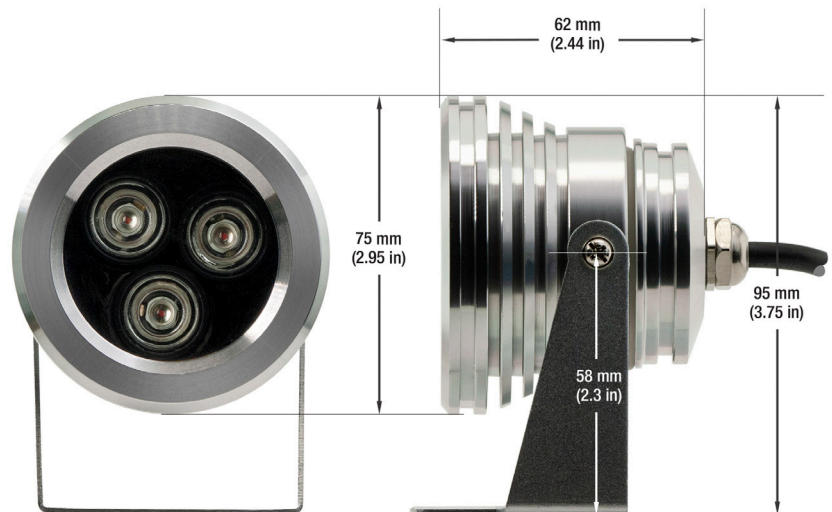

3X1W LANDSCAPE LIGHT, 12V 3W YELLOW ●

Specifications

Input Voltage:	12V DC
Wattage:	3W
Color:	Yellow
Light Source:	3 x 1W LEDs
Body Material:	Aluminum
Tilt Angle:	330°
IP Rating:	IP65 (Suitable for wet locations)
Dimensions:	Ø75mm x 62mm x 95mm (2.95" x 2.44" x 3.75")
Certification:	CE

SKU: 666561403287

Features

- This product is used in outdoor landscaping applications such as tree lighting, path lighting, spot lighting, and so on.
- Available in three colors, namely yellow, blue, and red.
- It comes with a two-year warranty.